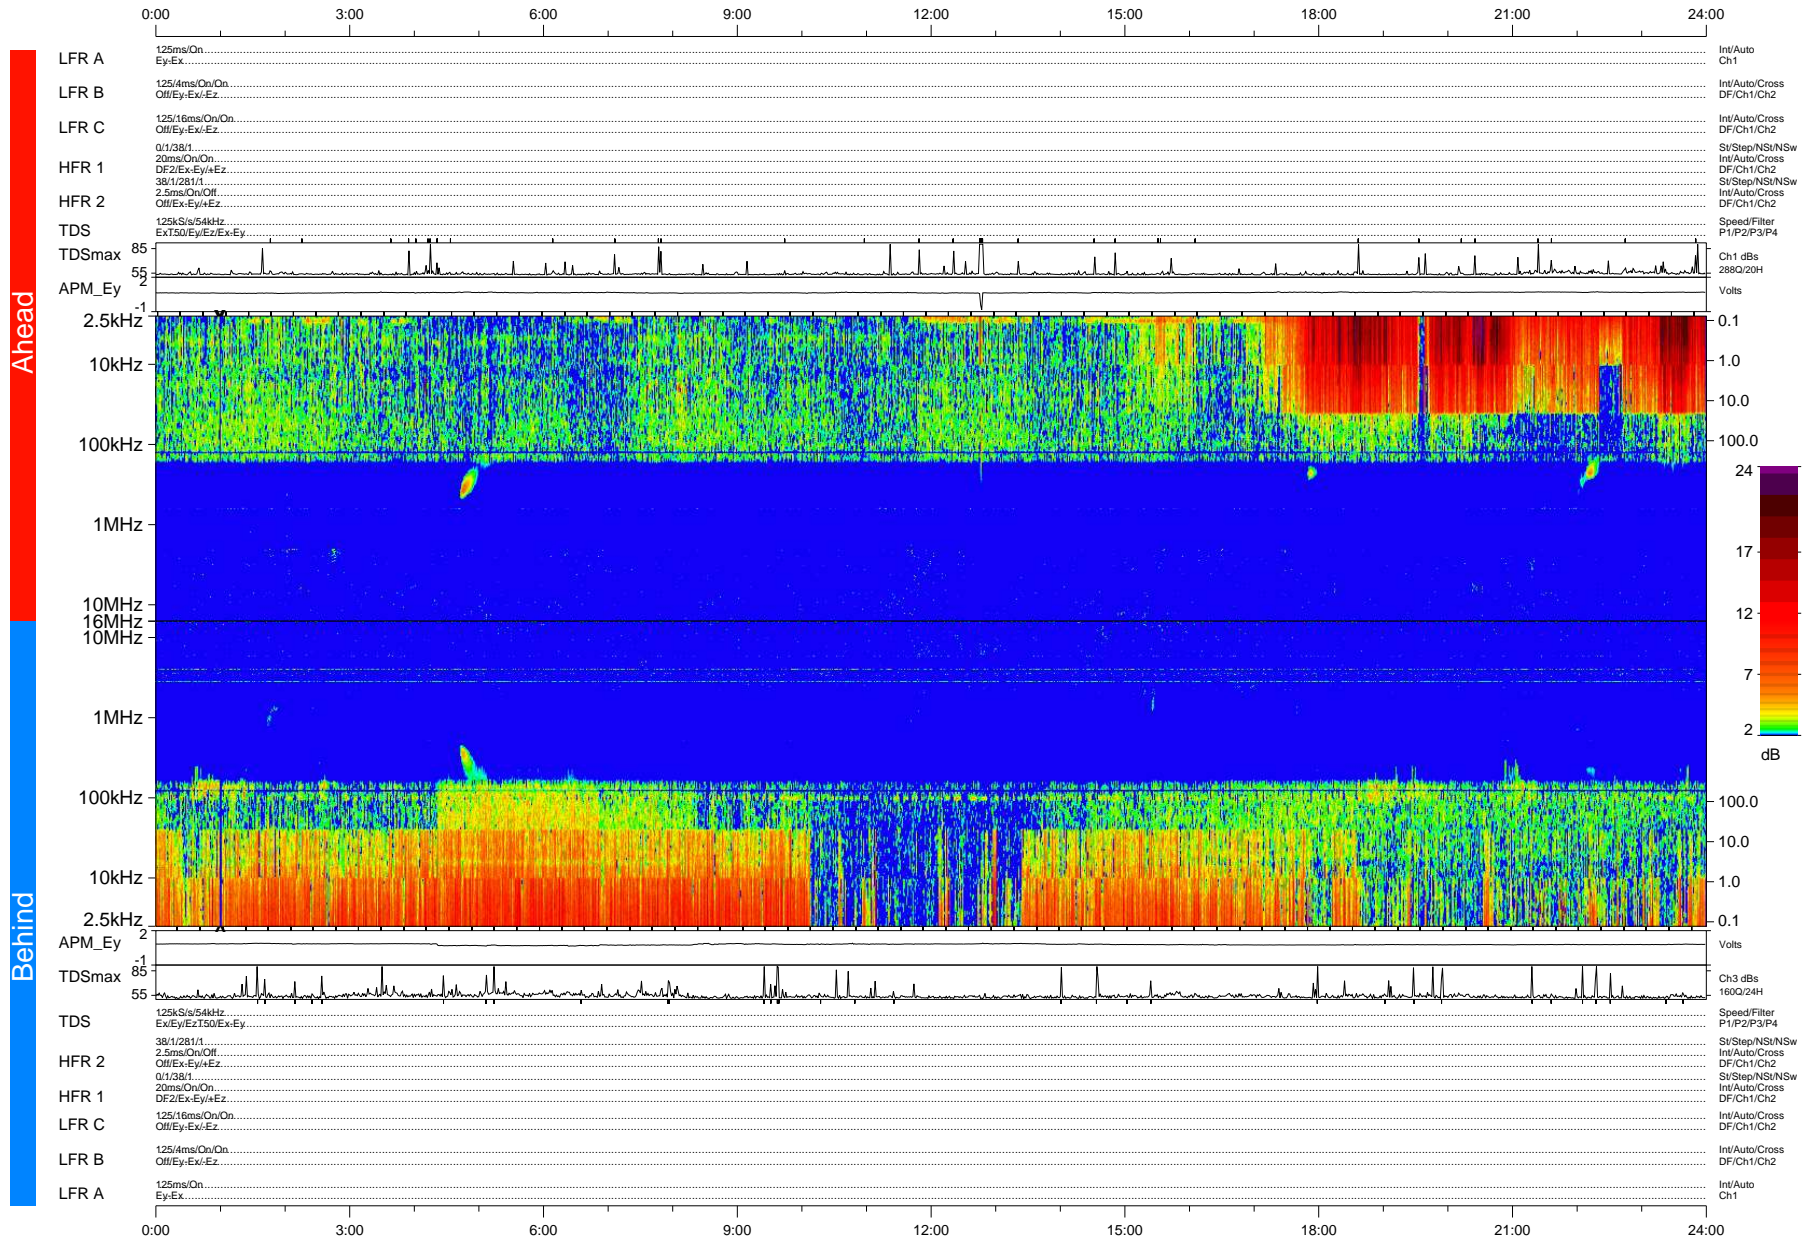

STEREO/WAVES Daily Summary - 07-May-2008 (DOY 128)

Ahead source file: swaves_ahead_2008_128_1_04.fin (Recovery: 100.0% HK, 107% Pkts)
Ahead PSE Angle: 26.4°

DPU up 35.4d, V406d6a18

Behind PSE Angle: -24.2°
Behind source file: swaves_behind_2008_128_1_04.fin (Recovery: 100.0% HK, 89% Pkts)

Time (UTC)