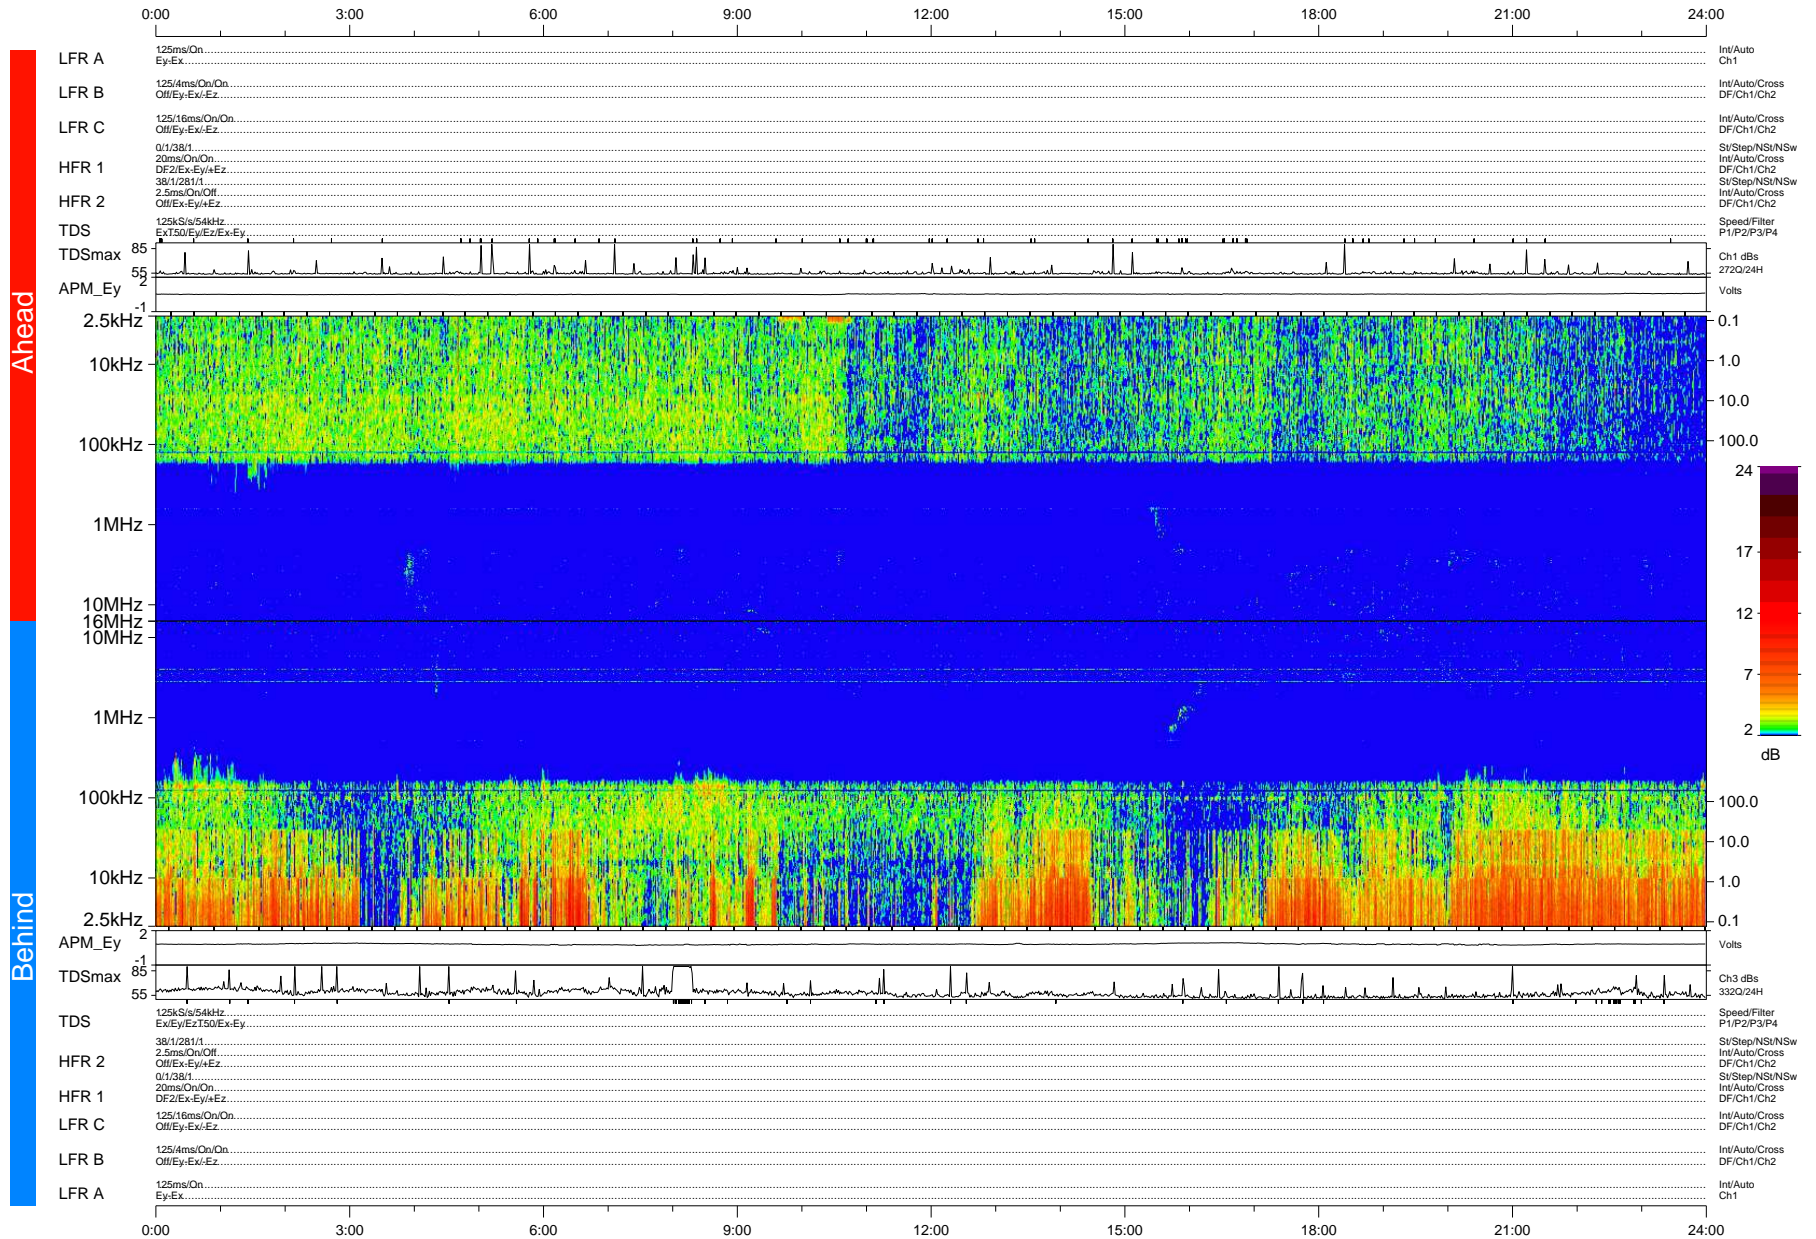

STEREO/WAVES Daily Summary - 06-May-2008 (DOY 127)

Ahead source file: swaves_ahead_2008_127_1_04.fin (Recovery: 100.0% HK, 105% Pkts)
Ahead PSE Angle: 26.4°

DPU up 34.4d, V406d6

Behind PSE Angle: -24.1°
Behind source file: swaves_behind_2008_127_1_04.fin (Recovery: 100.0% HK, 114% Pkts)

Time (UTC)