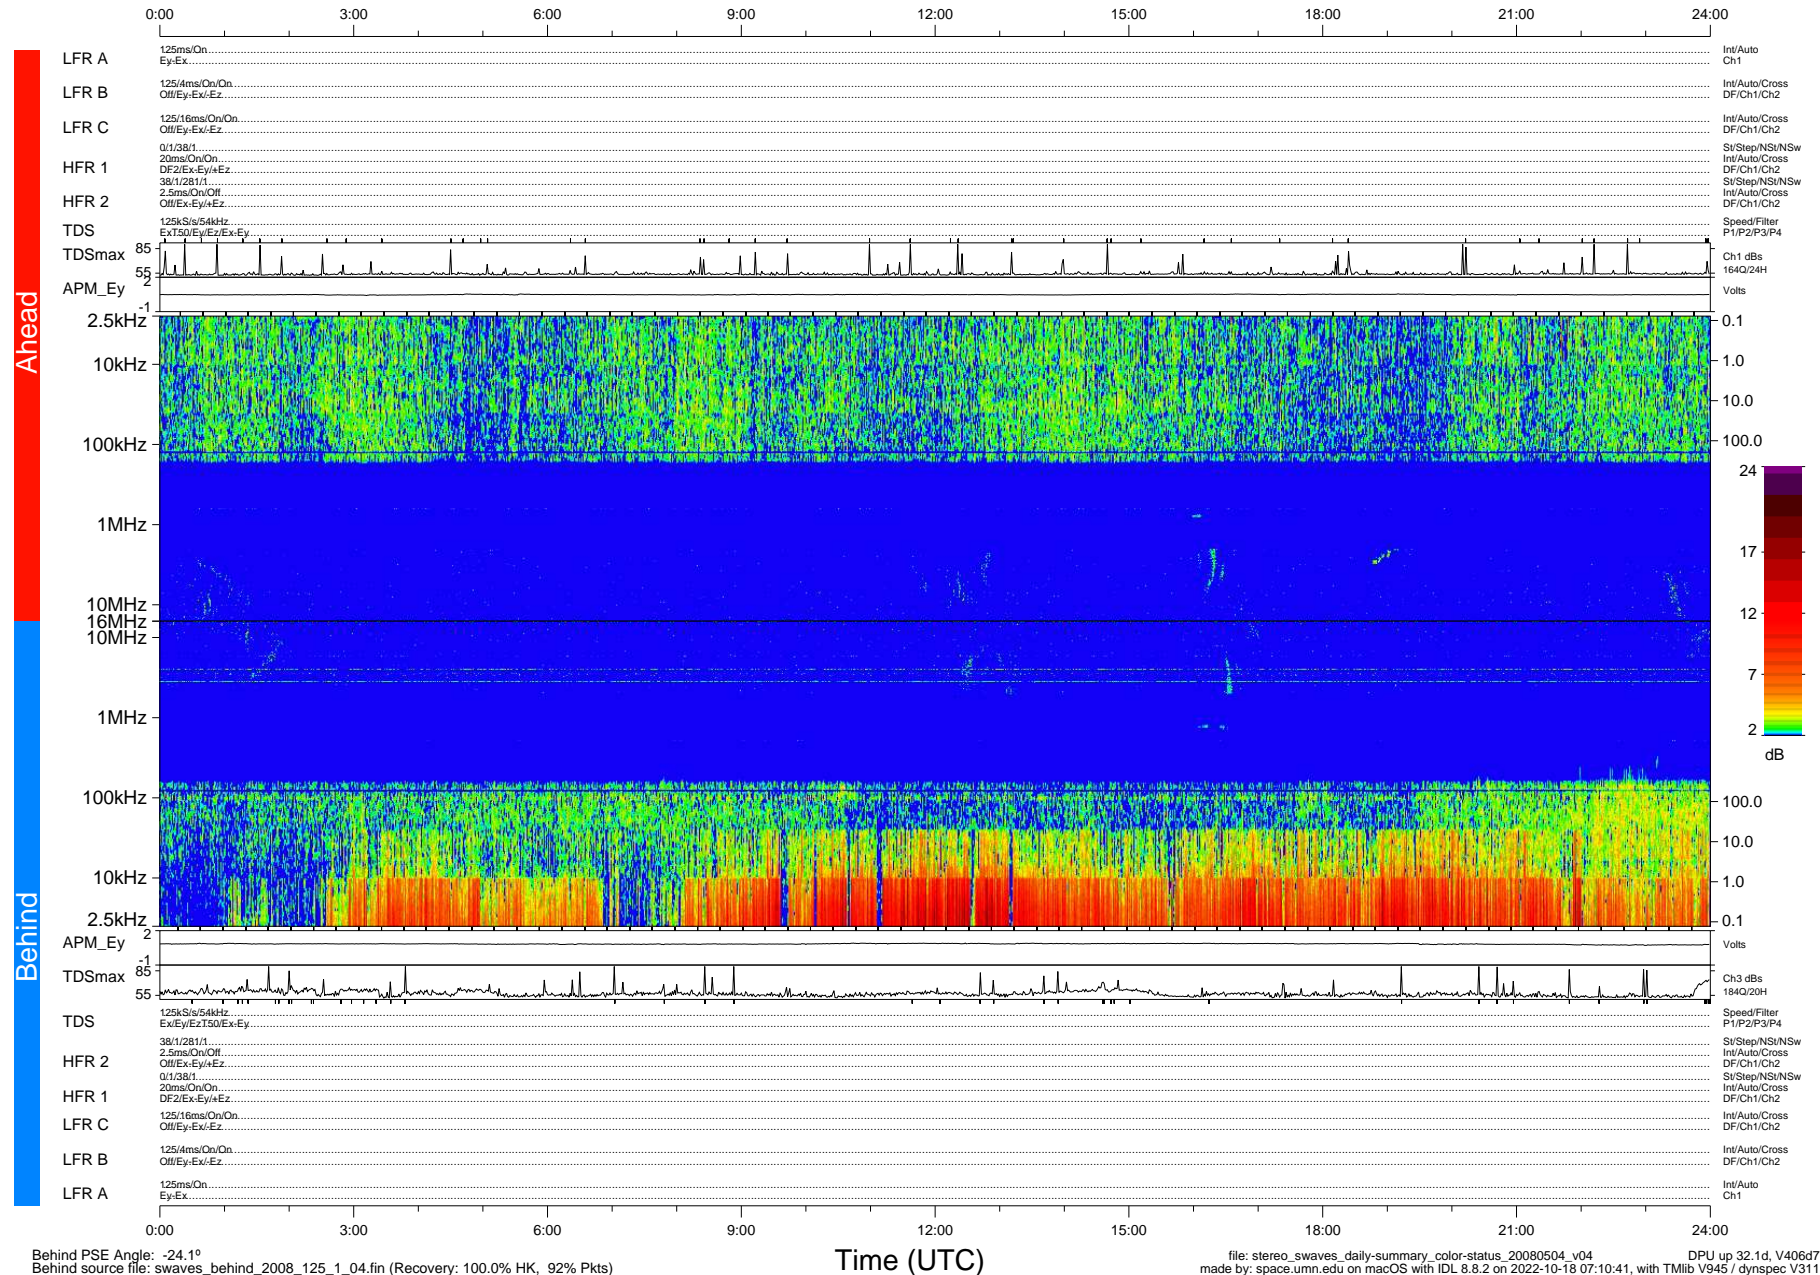

STEREO/WAVES Daily Summary - 04-May-2008 (DOY 125)

Ahead source file: swaves_ahead_2008_125_1_04.fin (Recovery: 100.0% HK, 90% Pkts)
Ahead PSE Angle: 26.1°

DPU up 32.4d, V406d6

Behind PSE Angle: -24.1°
Behind source file: swaves_behind_2008_125_1_04.fin (Recovery: 100.0% HK, 92% Pkts)

Time (UTC)