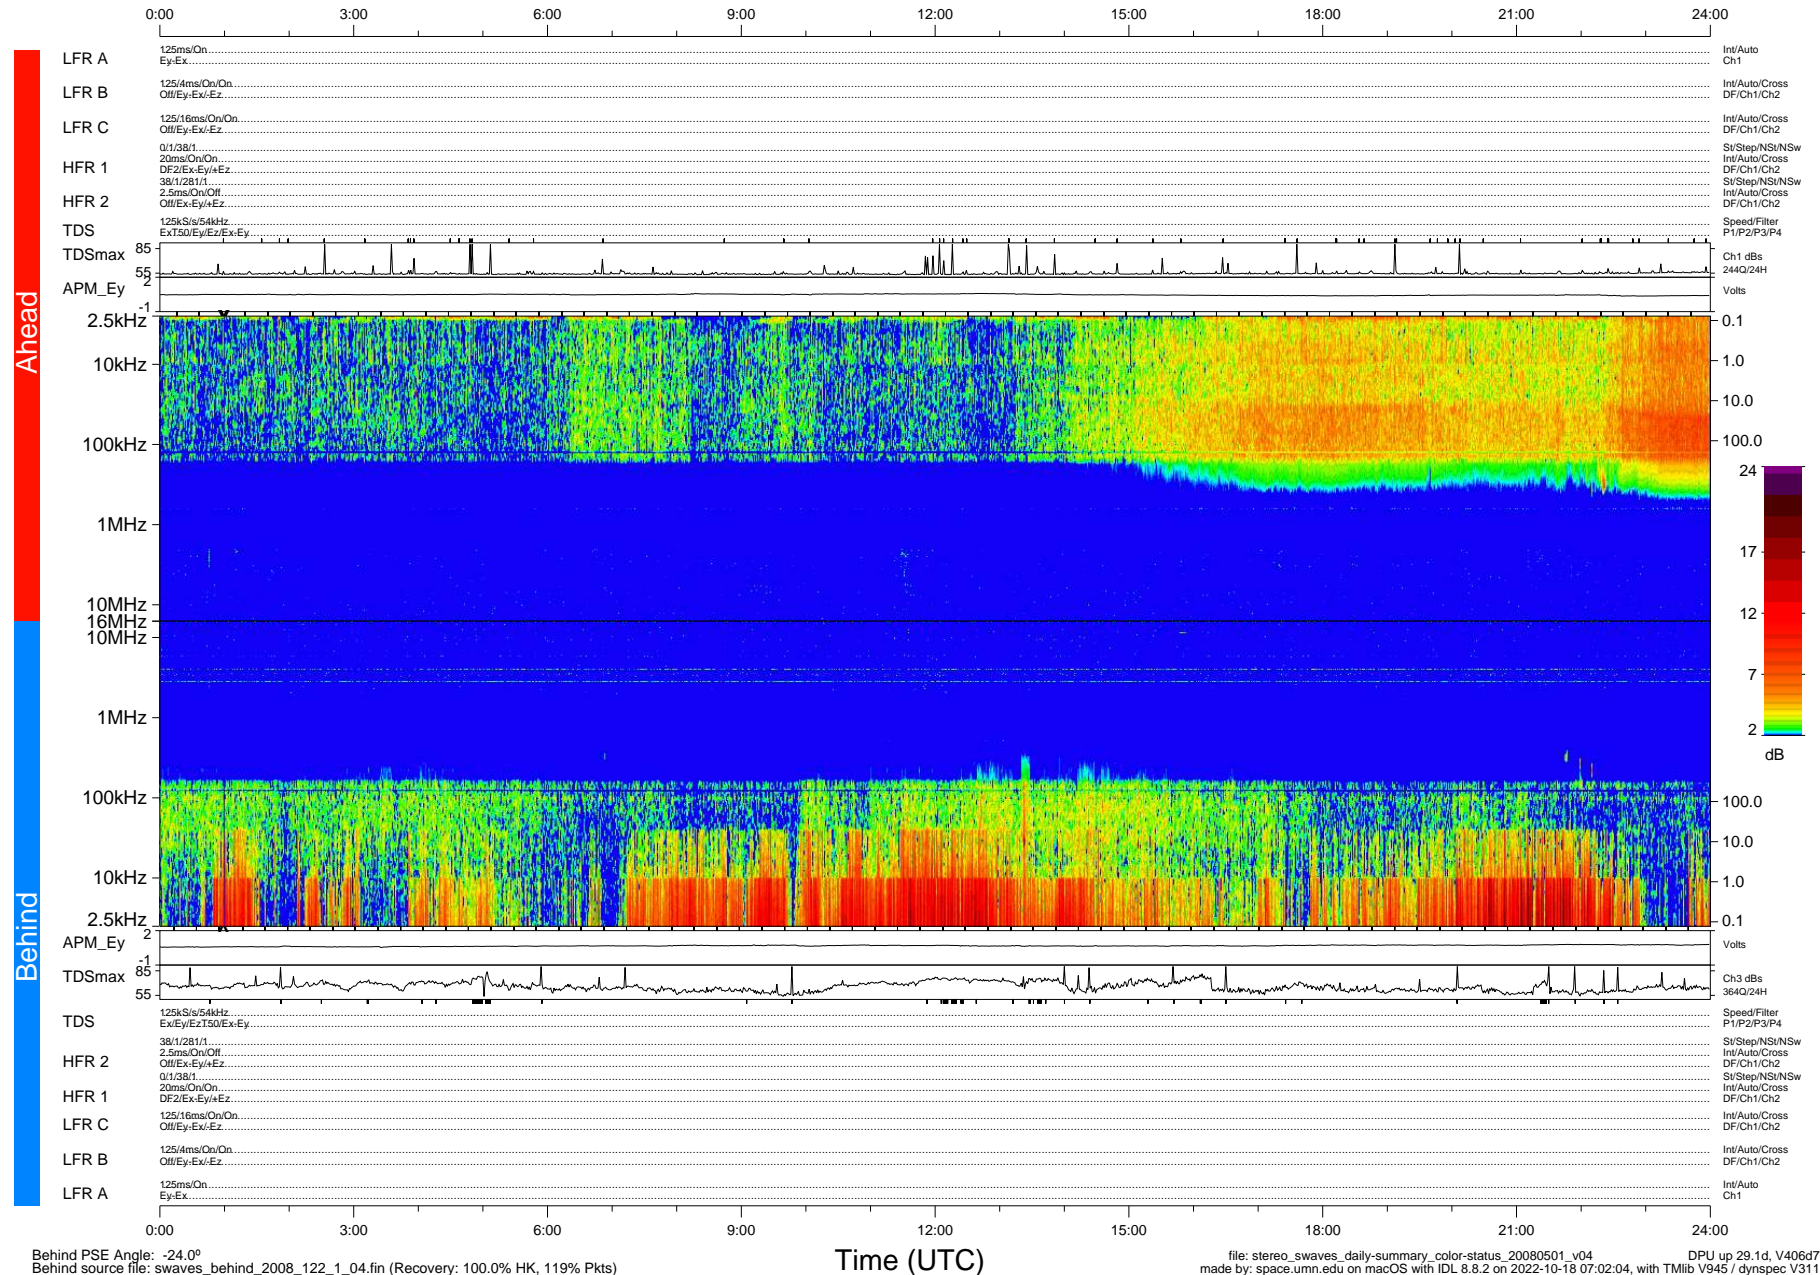

STEREO/WAVES Daily Summary - 01-May-2008 (DOY 122)

Ahead source file: swaves_ahead_2008_122_1_04.fin (Recovery: 100.0% HK, 101% Pkts)
Ahead PSE Angle: 25.9°

DPU up 29.4d, V406d6

Behind PSE Angle: -24.0°
Behind source file: swaves_behind_2008_122_1_04.fin (Recovery: 100.0% HK, 119% Pkts)

Time (UTC)