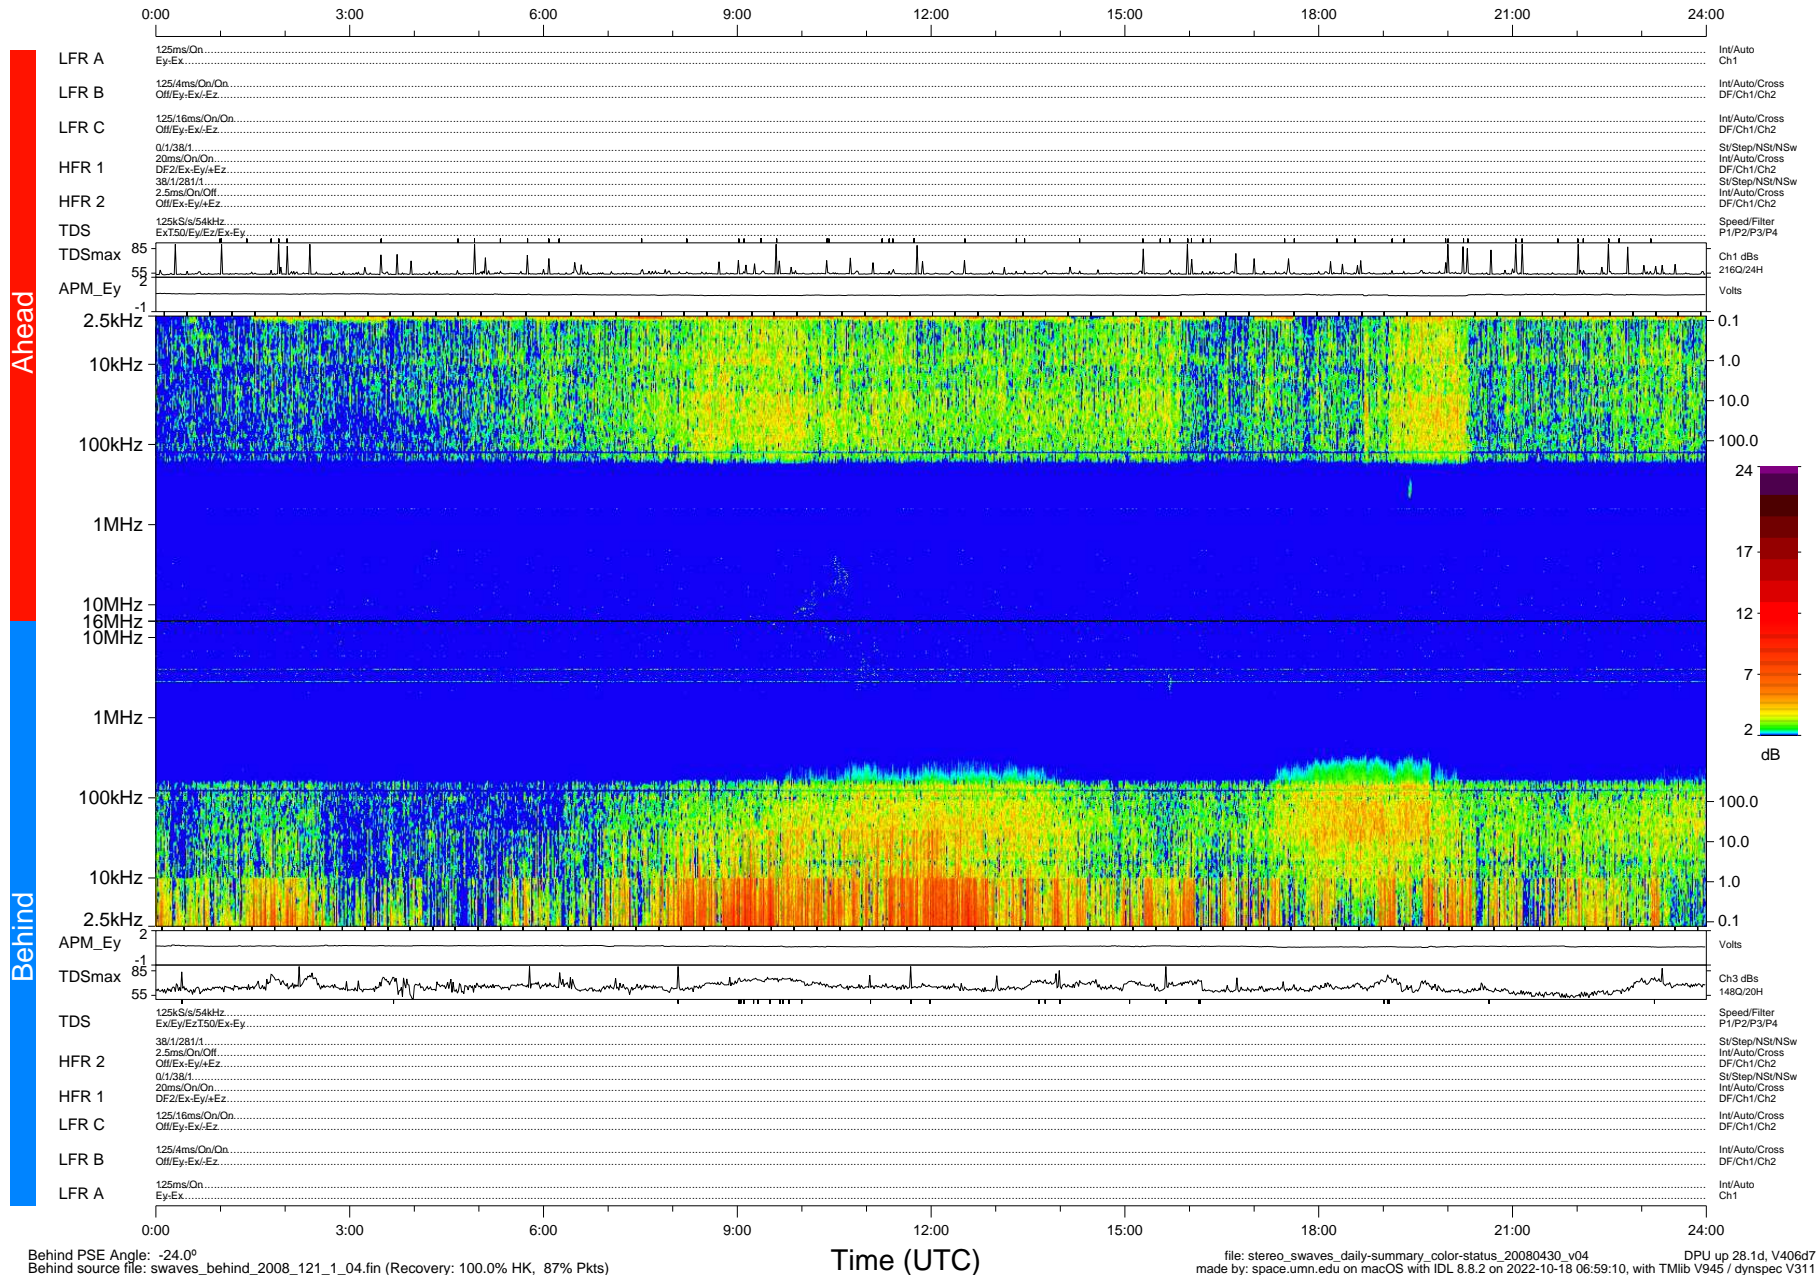

STEREO/WAVES Daily Summary - 30-Apr-2008 (DOY 121)

Ahead source file: swaves_ahead_2008_121_1_04.fin (Recovery: 100.0% HK, 97% Pkts)
Ahead PSE Angle: 25.8°

DPU up 28.4d, V406d6

Behind PSE Angle: -24.0°
Behind source file: swaves_behind_2008_121_1_04.fin (Recovery: 100.0% HK, 87% Pkts)

Time (UTC)