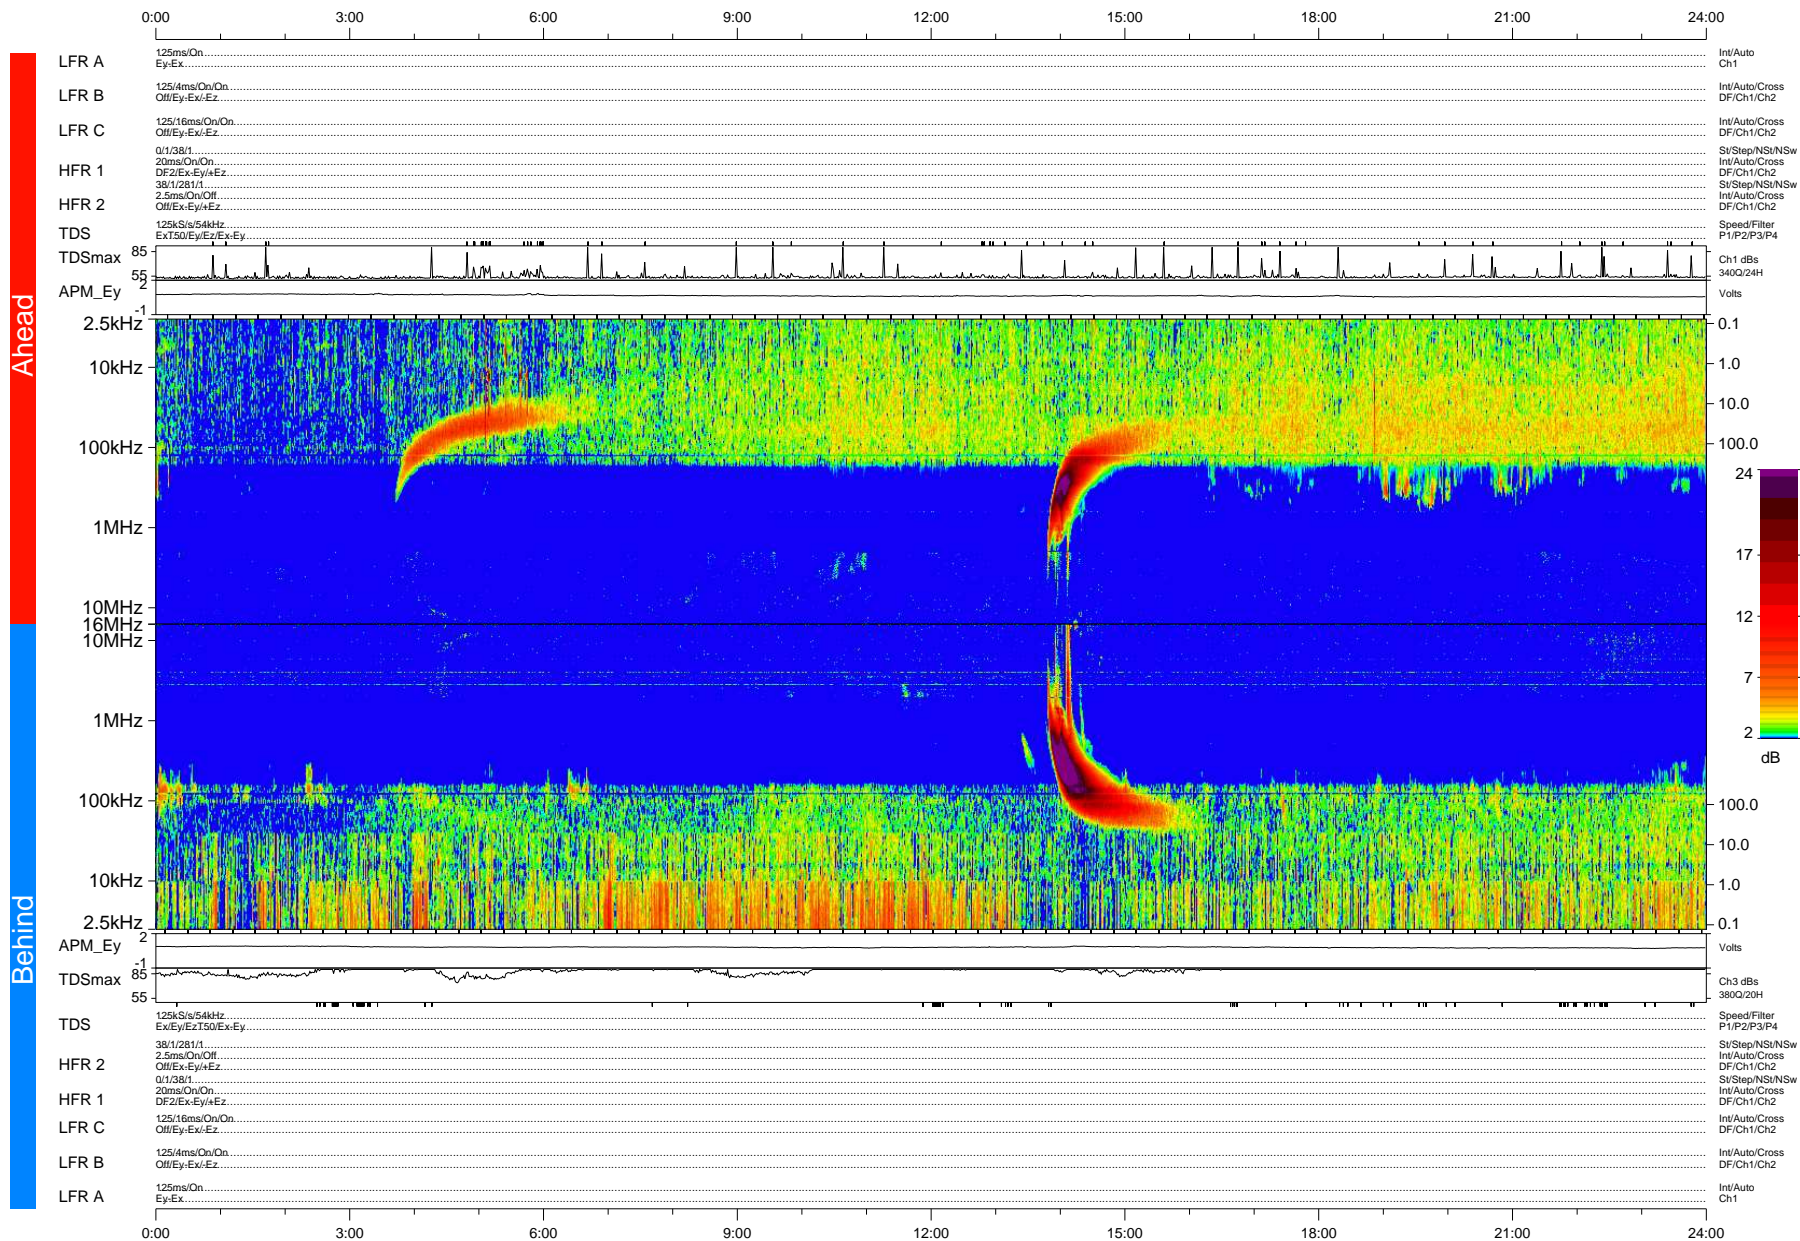

STEREO/WAVES Daily Summary - 26-Apr-2008 (DOY 117)

Ahead source file: swaves_ahead_2008_117_1_04.fin (Recovery: 100.0% HK, 116% Pkts)
Ahead PSE Angle: 25.5°

DPU up 24.4d, V406d6

Behind PSE Angle: -23.9°
Behind source file: swaves_behind_2008_117_1_04.fin (Recovery: 100.1% HK, 121% Pkts)

Time (UTC)