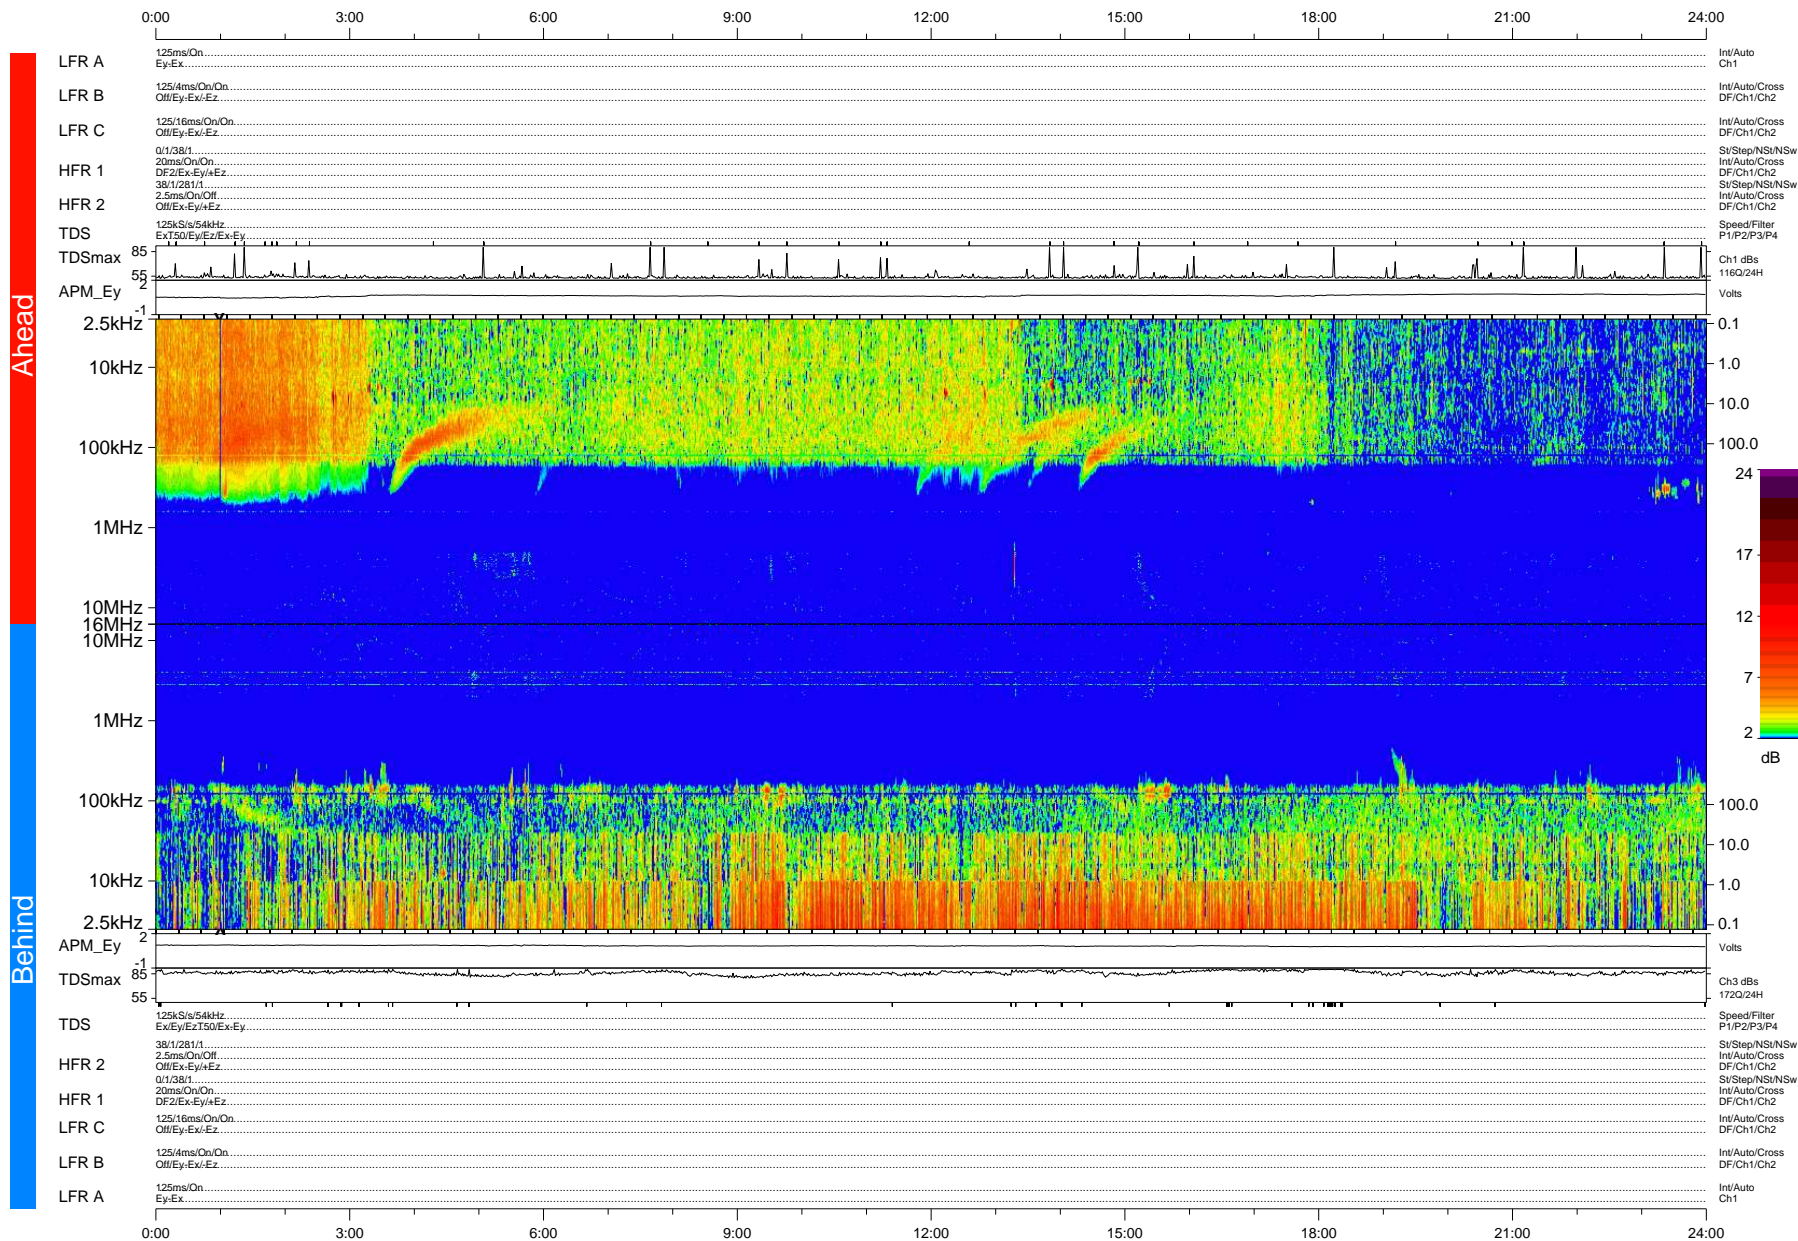

STEREO/WAVES Daily Summary - 25-Apr-2008 (DOY 116)

Ahead source file: swaves_ahead_2008_116_1_04.fin (Recovery: 100.0% HK, 83% Pkts)
Ahead PSE Angle: 25.4°

DPU up 23.4d, V406d6

Behind PSE Angle: -24.0°
Behind source file: swaves_behind_2008_116_1_04.fin (Recovery: 100.0% HK, 91% Pkts)

Time (UTC)