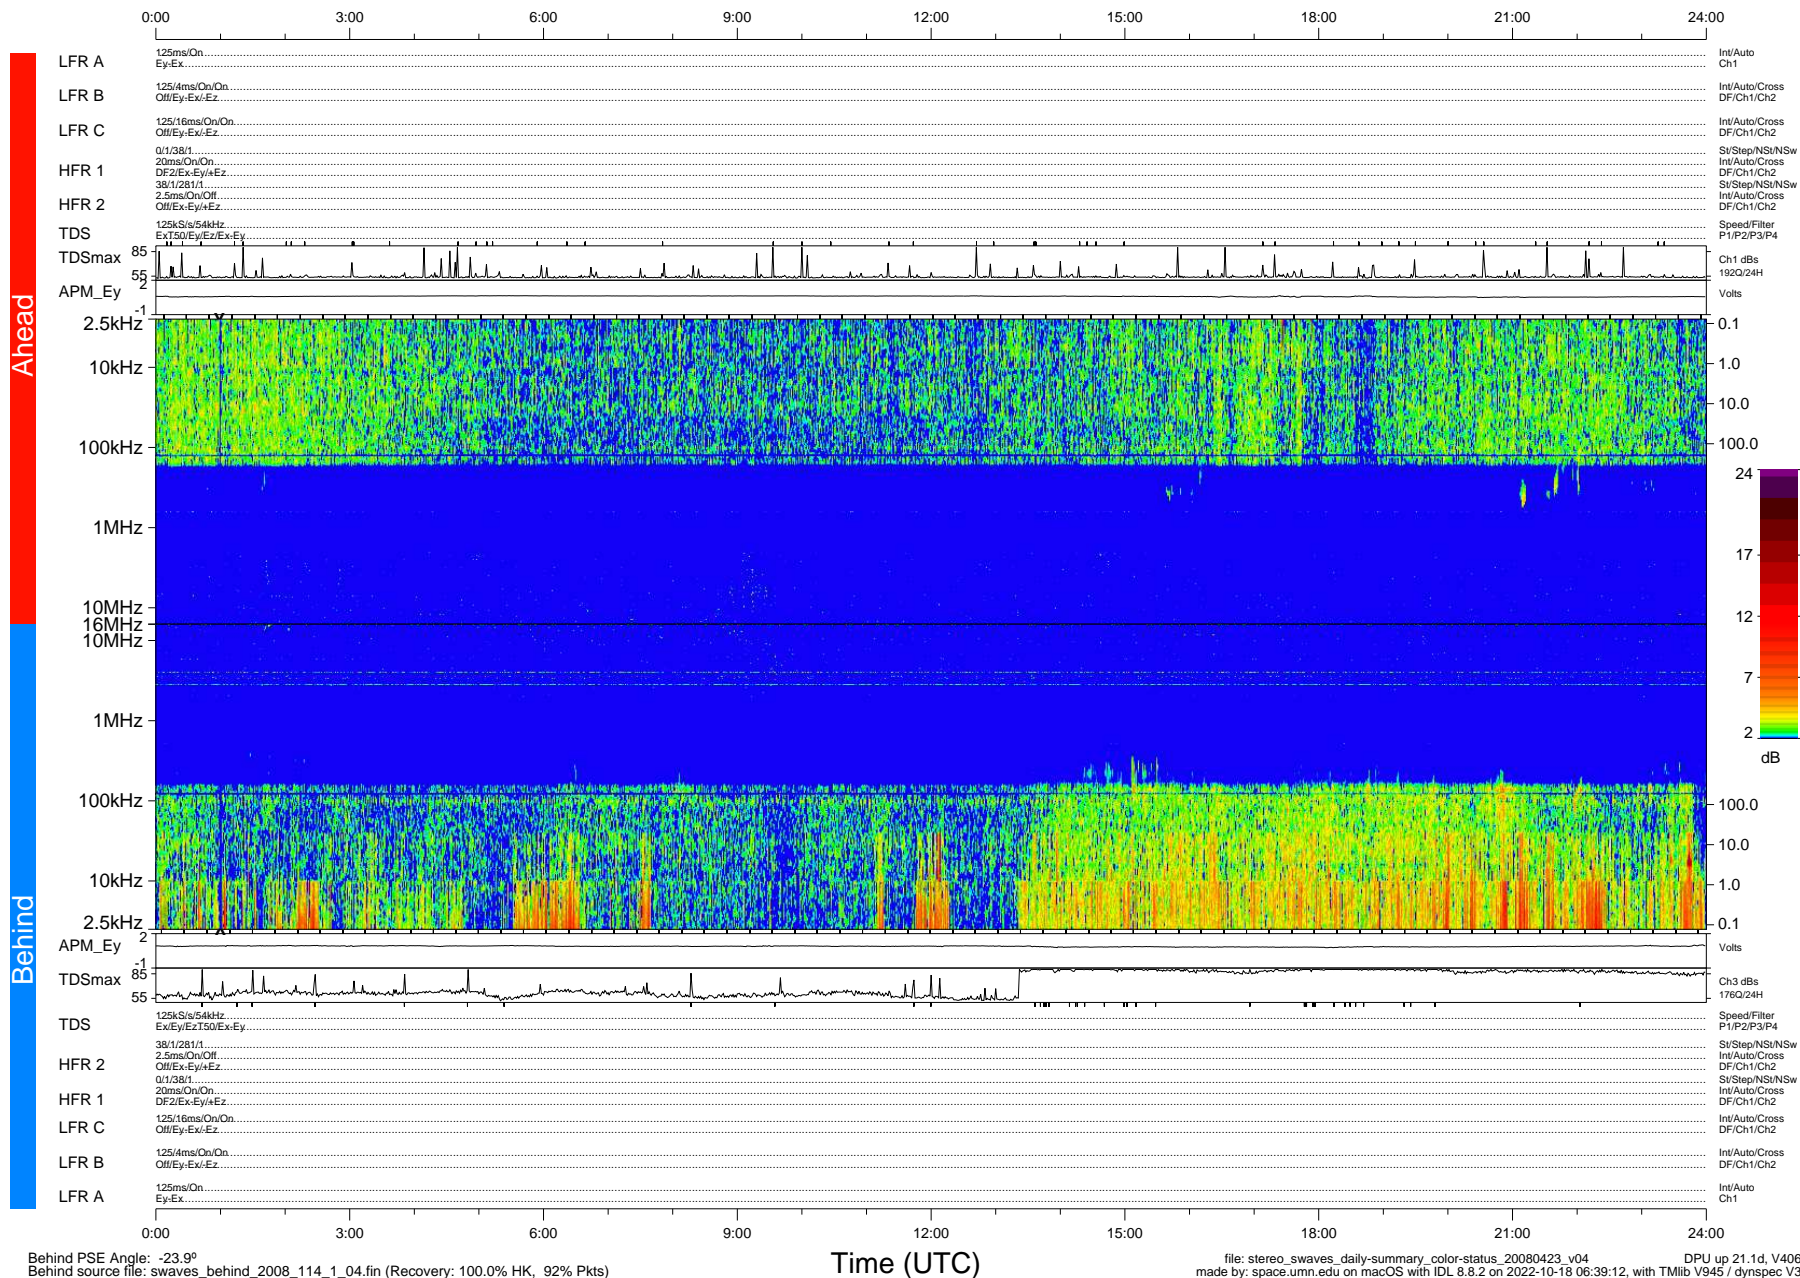

STEREO/WAVES Daily Summary - 23-Apr-2008 (DOY 114)

Ahead source file: swaves_ahead_2008_114_1_04.fin (Recovery: 100.0% HK, 94% Pkts)
Ahead PSE Angle: 25.3°

DPU up 21.4d, V406d6

Behind PSE Angle: -23.9°
Behind source file: swaves_behind_2008_114_1_04.fin (Recovery: 100.0% HK, 92% Pkts)

Time (UTC)