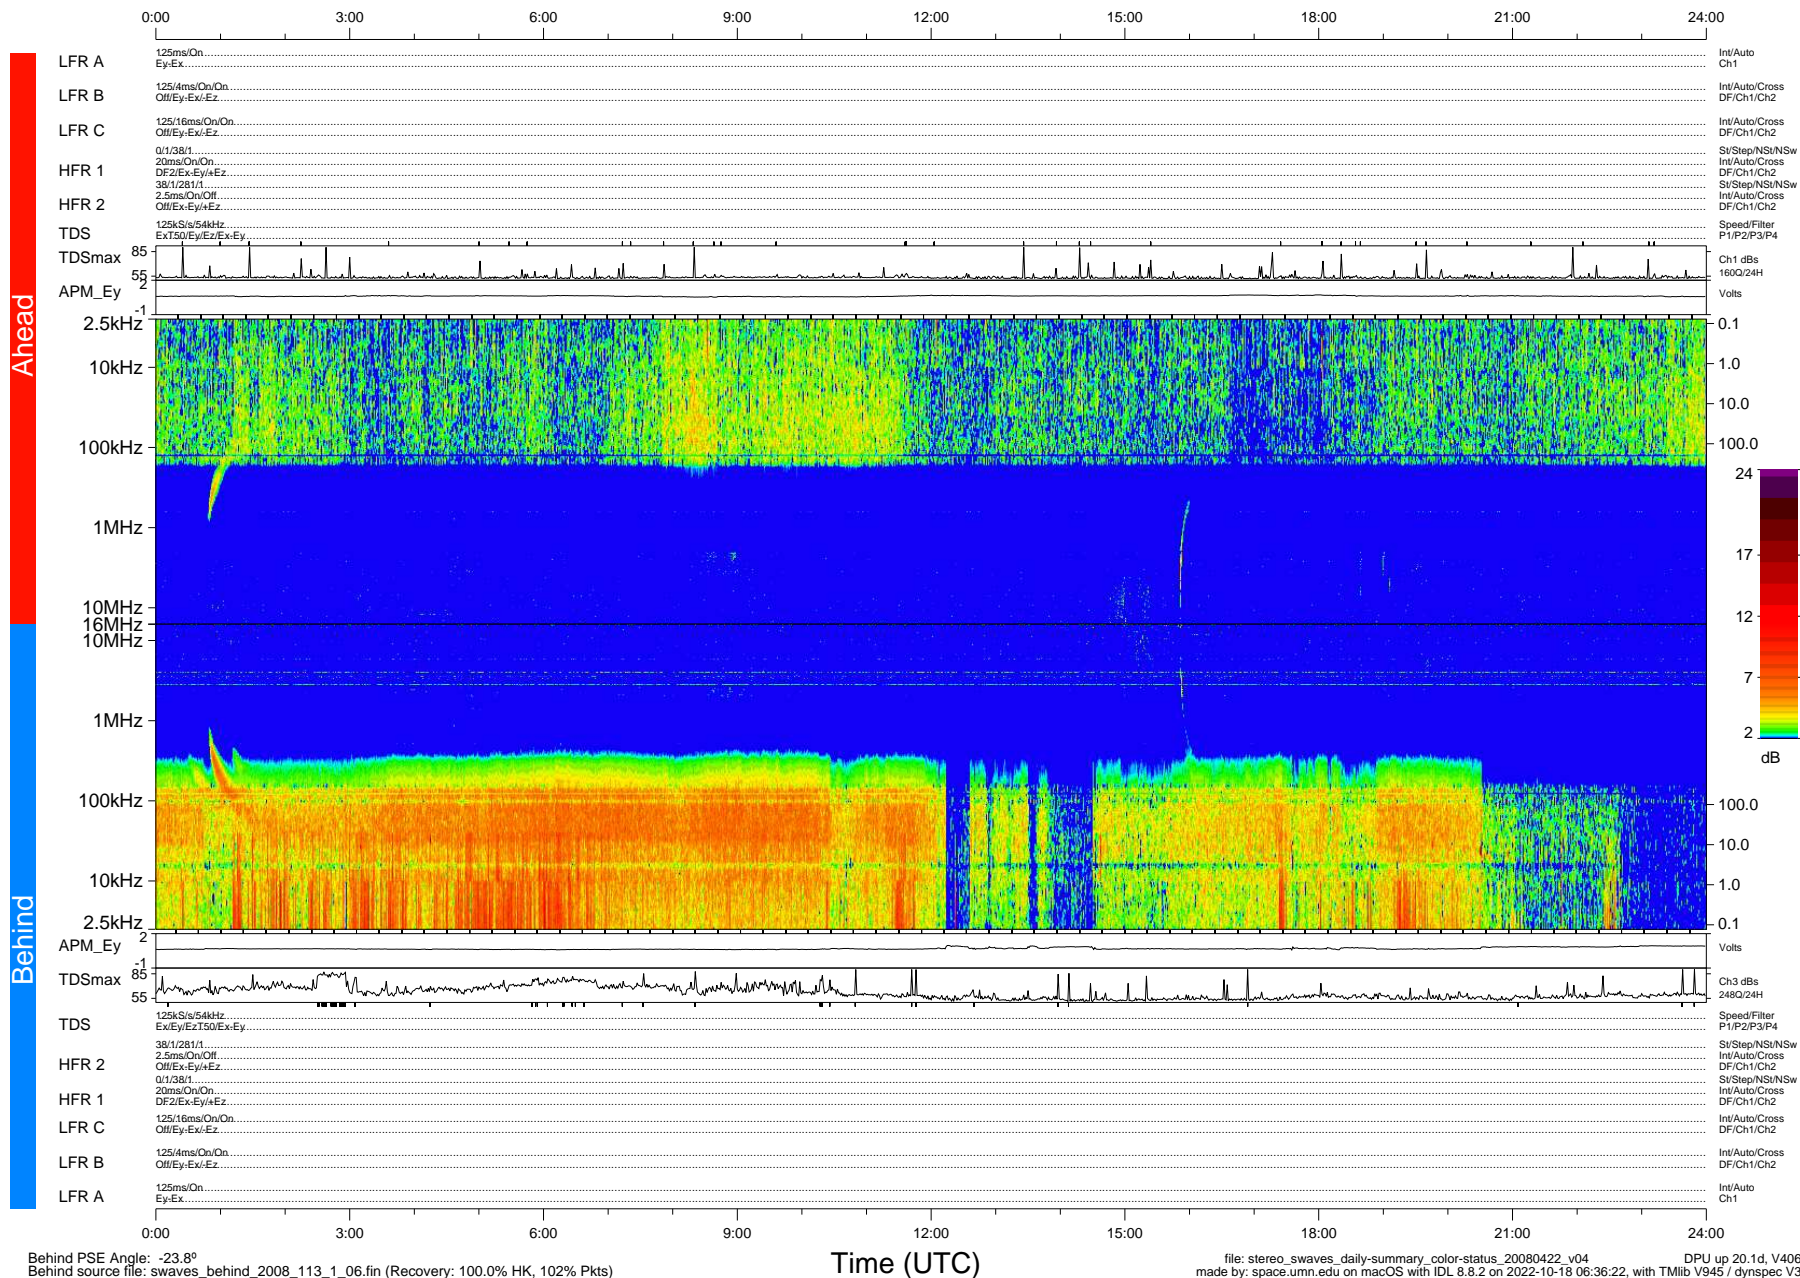

# STEREO/WAVES Daily Summary - 22-Apr-2008 (DOY 113)

Ahead source file: swaves\_ahead\_2008\_113\_1\_04.fin (Recovery: 100.1% HK, 89% Pkts)  
 Ahead PSE Angle: 25.2°

DPU up 20.4d, V406d6

Behind PSE Angle: -23.8°  
 Behind source file: swaves\_behind\_2008\_113\_1\_06.fin (Recovery: 100.0% HK, 102% Pkts)