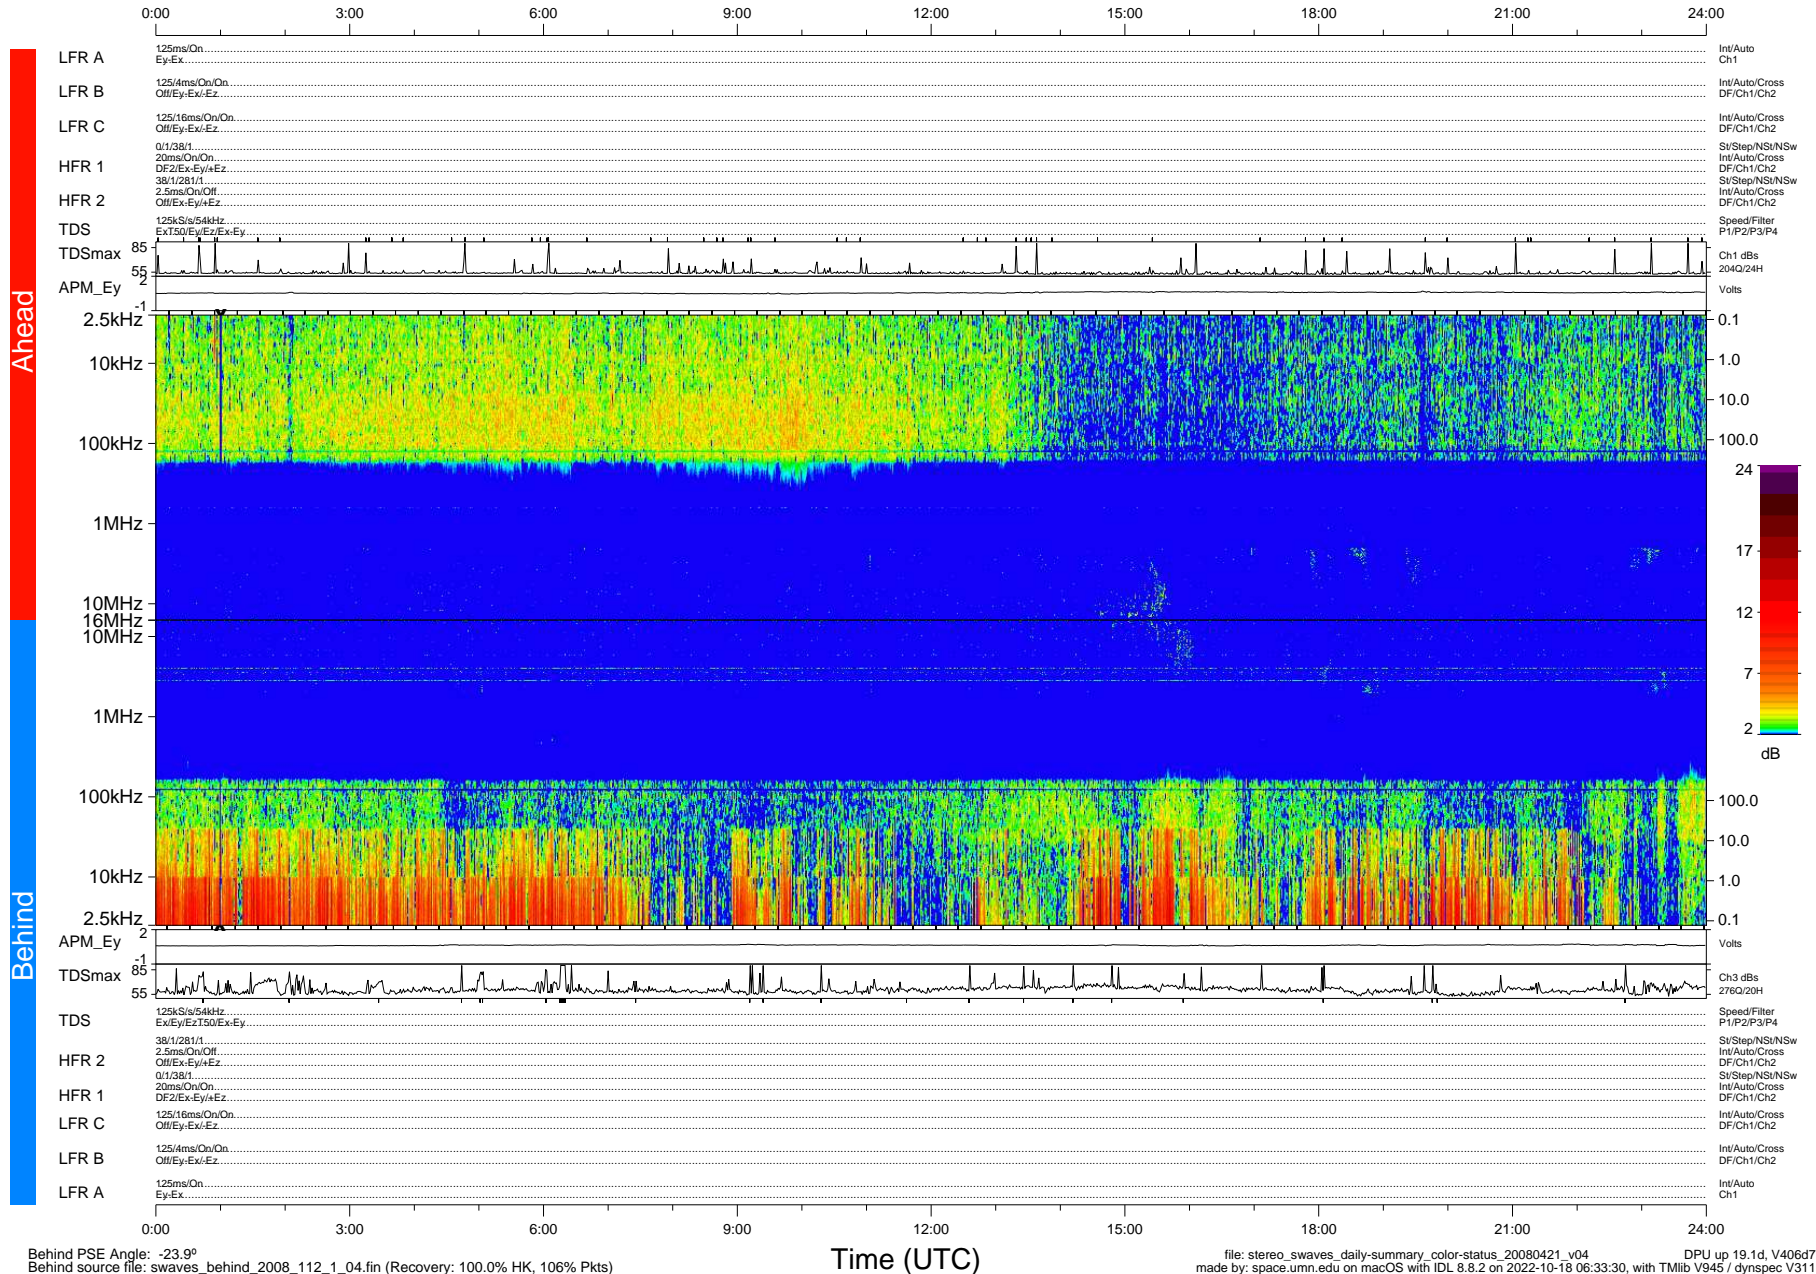

STEREO/WAVES Daily Summary - 21-Apr-2008 (DOY 112)

Ahead source file: swaves_ahead_2008_112_1_04.fin (Recovery: 100.0% HK, 96% Pkts)
Ahead PSE Angle: 25.1°

DPU up 19.4d, V406d6

Behind PSE Angle: -23.9°
Behind source file: swaves_behind_2008_112_1_04.fin (Recovery: 100.0% HK, 106% Pkts)

Time (UTC)