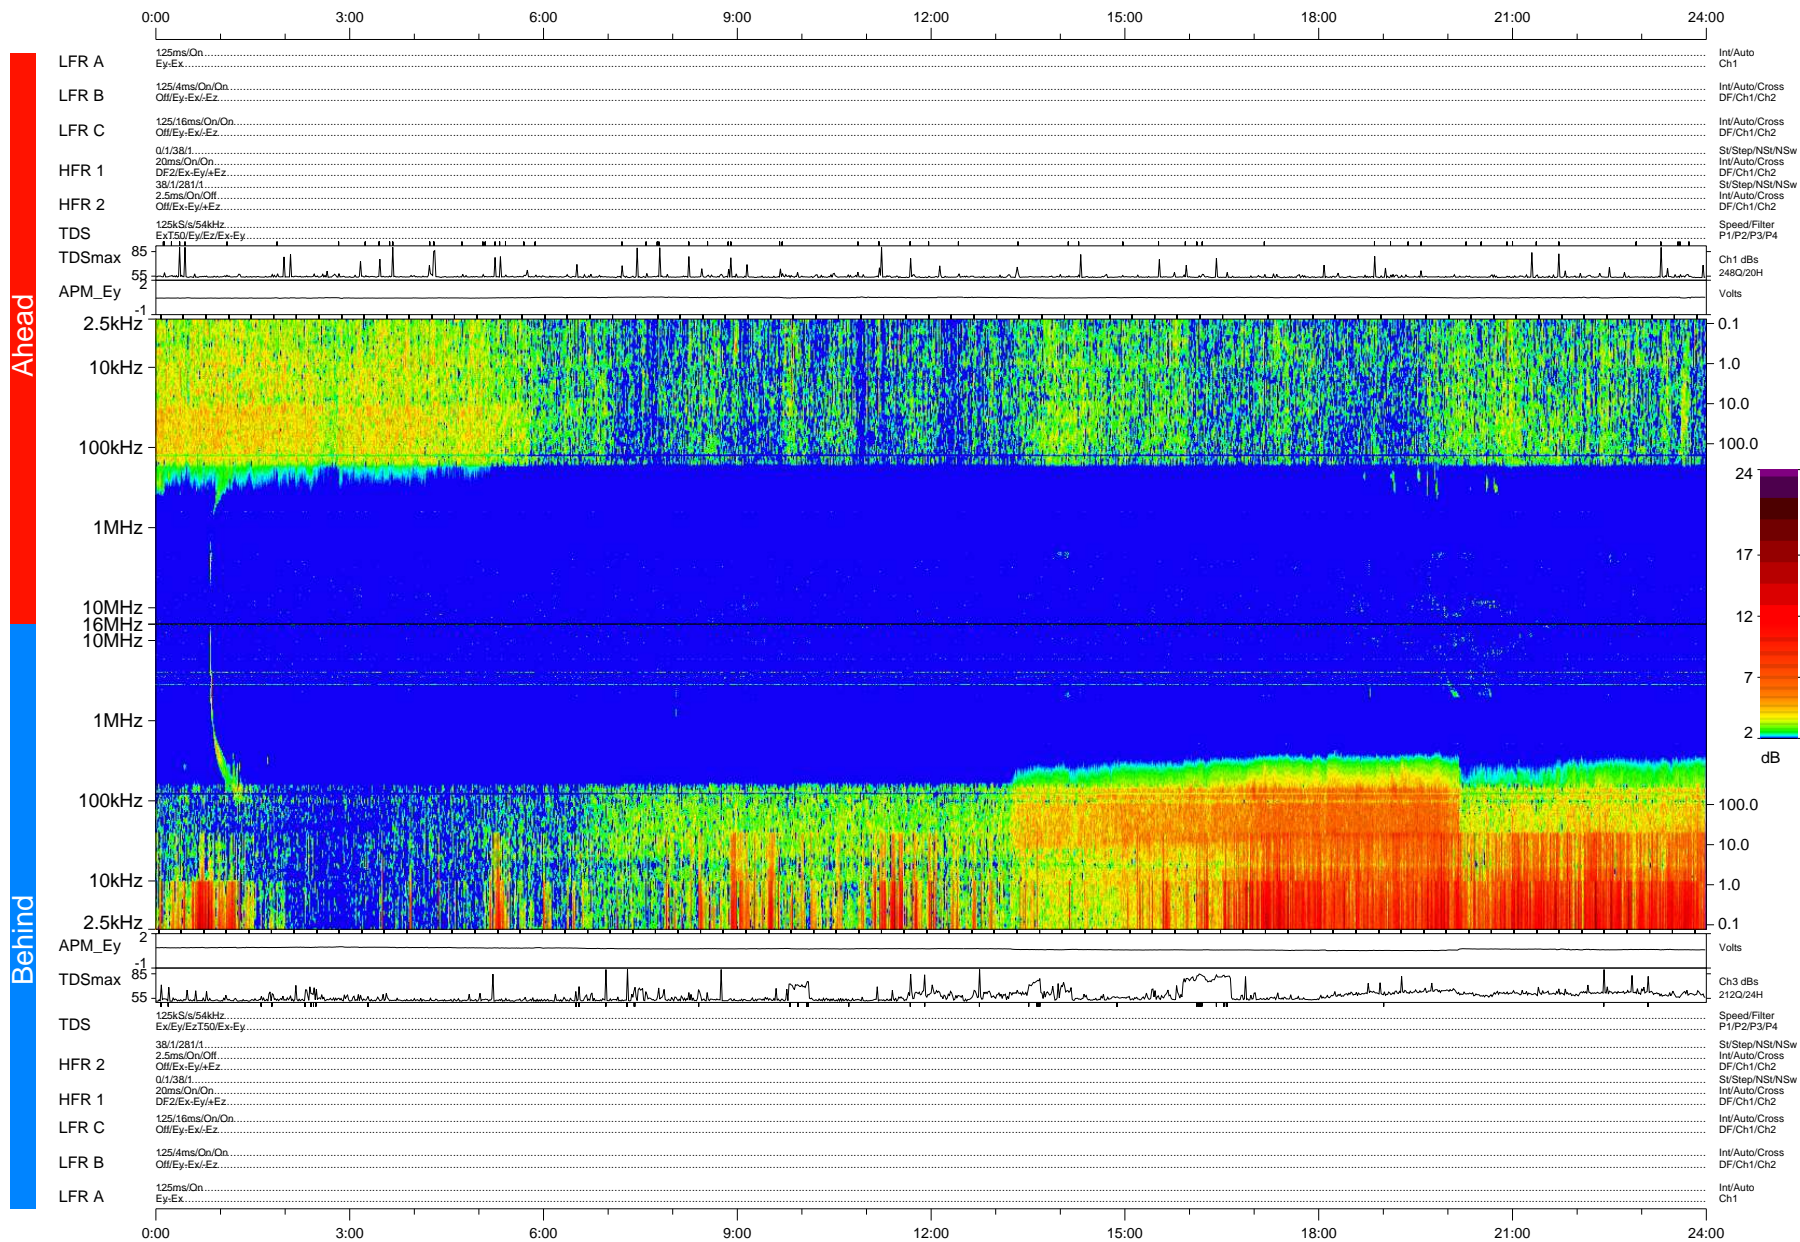

STEREO/WAVES Daily Summary - 20-Apr-2008 (DOY 111)

Ahead source file: swaves_ahead_2008_111_1_04.fin (Recovery: 100.0% HK, 102% Pkts)
Ahead PSE Angle: 25.0°

DPU up 18.4d, V406d6

Behind PSE Angle: -23.9°
Behind source file: swaves_behind_2008_111_1_04.fin (Recovery: 100.0% HK, 97% Pkts)

Time (UTC)