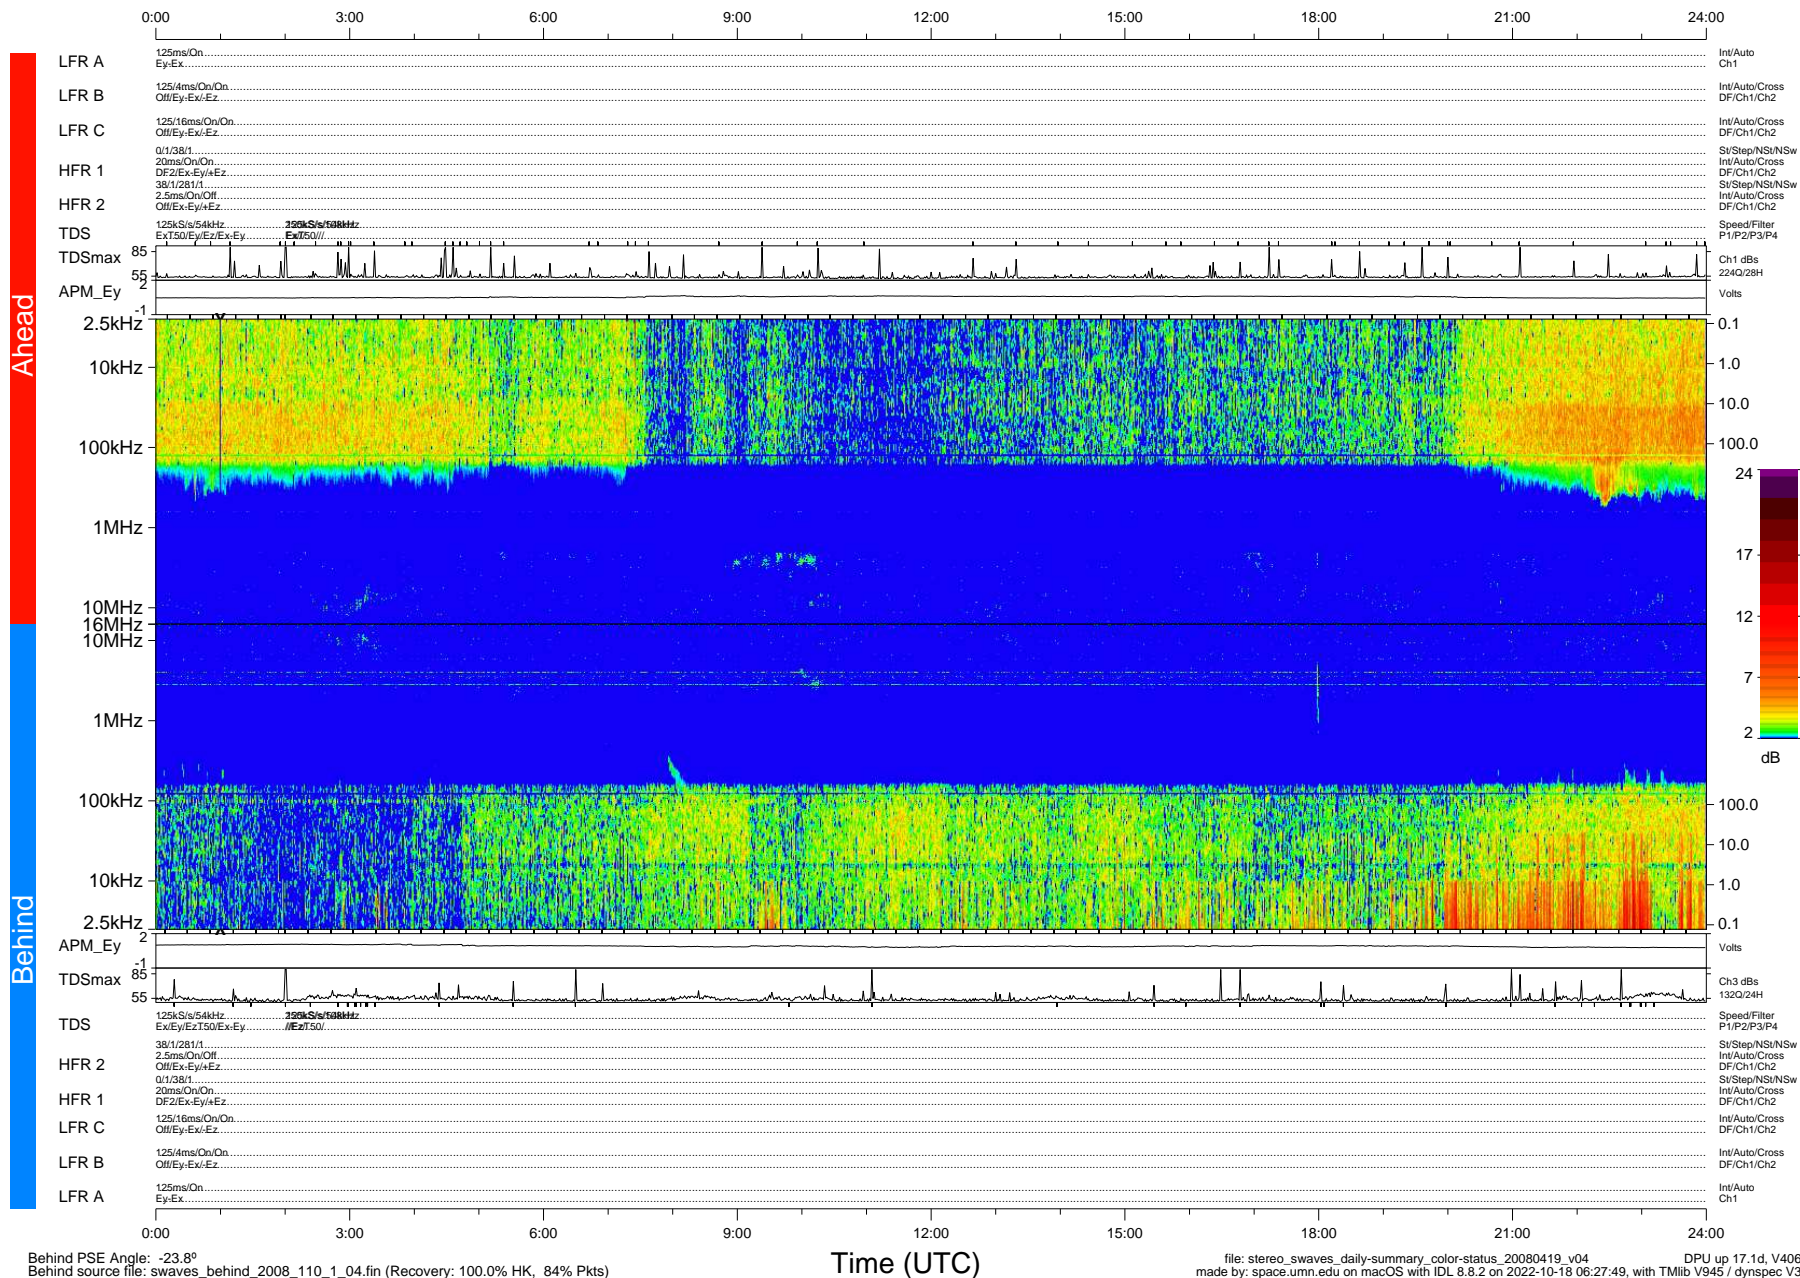

STEREO/WAVES Daily Summary - 19-Apr-2008 (DOY 110)

Ahead source file: swaves_ahead_2008_110_1_04.fin (Recovery: 100.0% HK, 99% Pkts)
Ahead PSE Angle: 25.0°

DPU up 17.4d, V406d6

Behind PSE Angle: -23.8°
Behind source file: swaves_behind_2008_110_1_04.fin (Recovery: 100.0% HK, 84% Pkts)

Time (UTC)