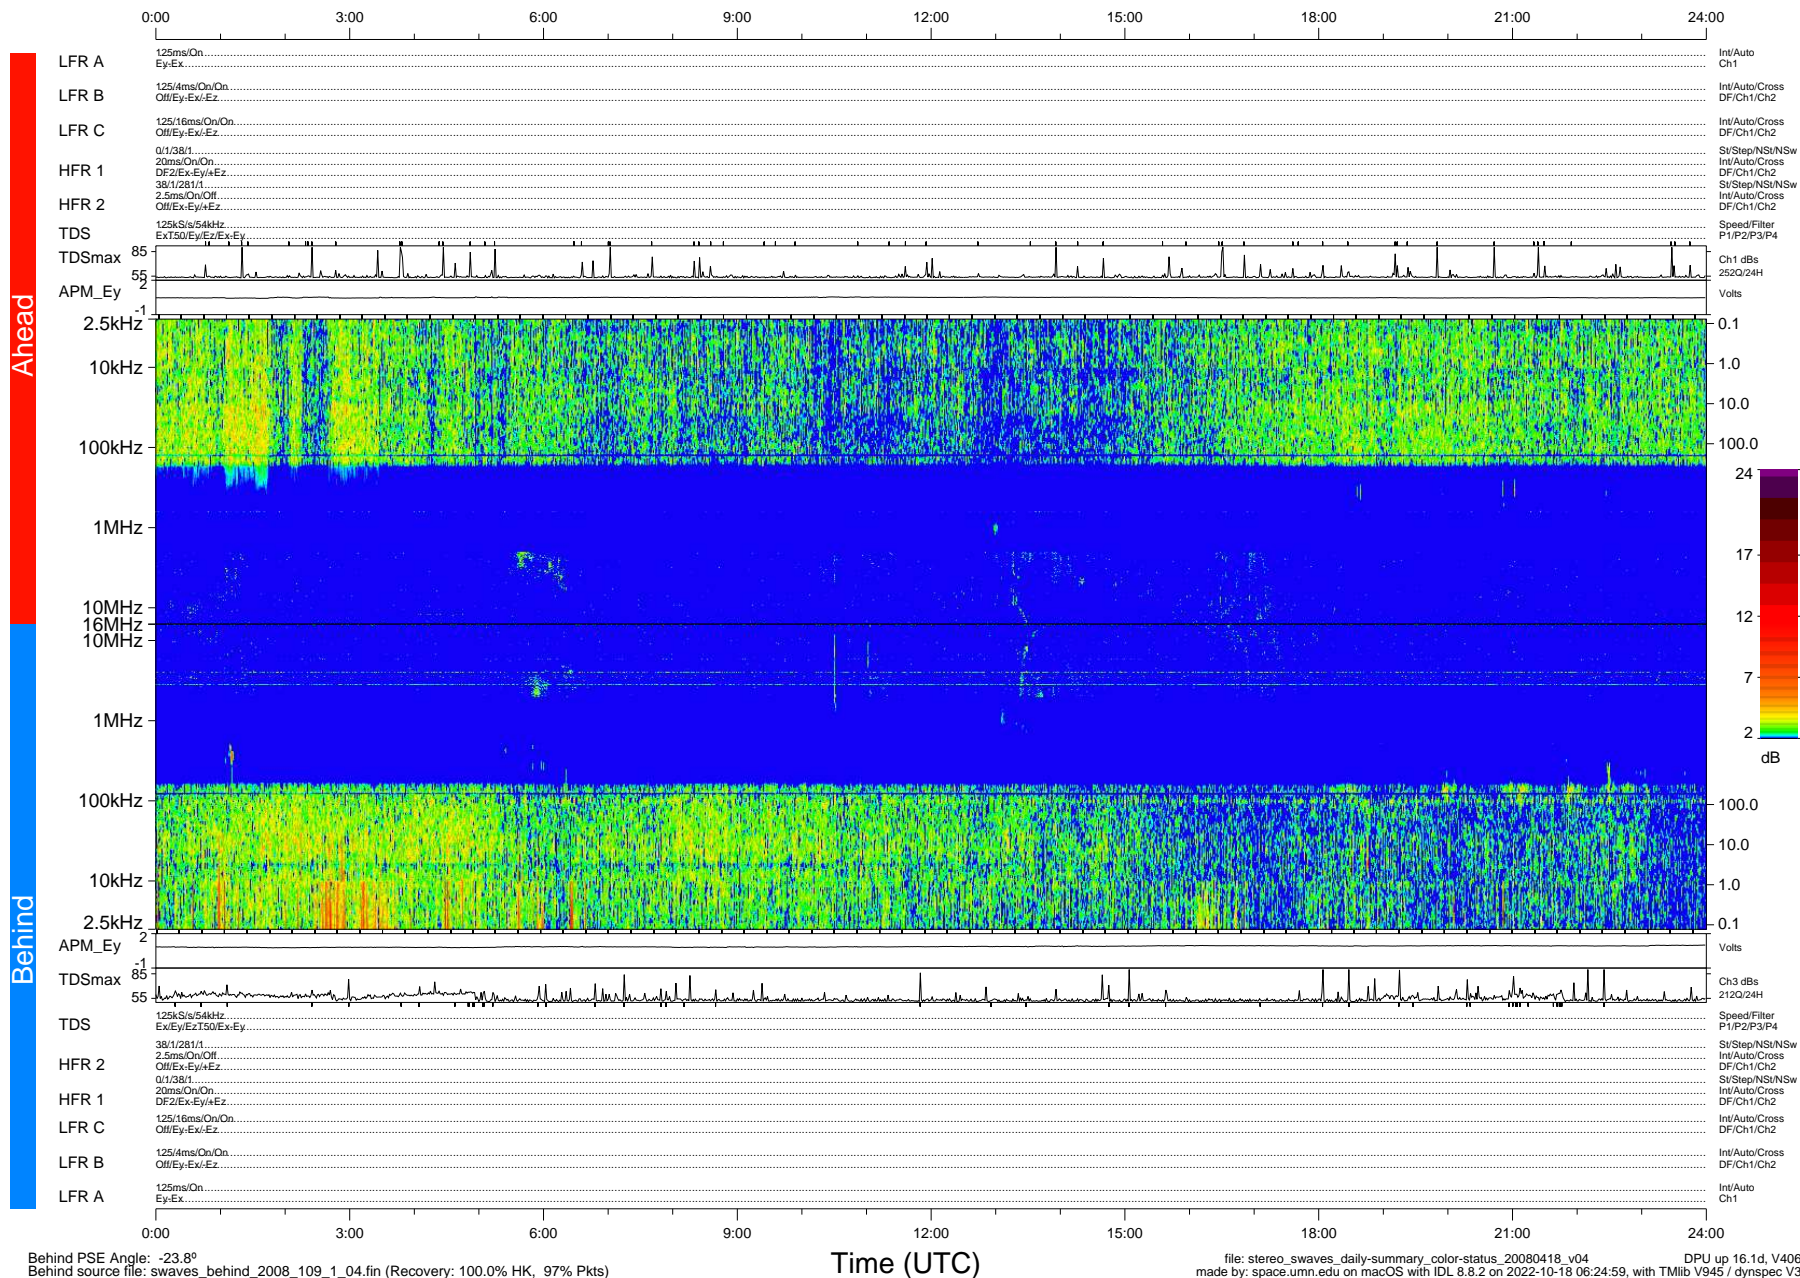

STEREO/WAVES Daily Summary - 18-Apr-2008 (DOY 109)

Ahead source file: swaves_ahead_2008_109_1_04.fin (Recovery: 100.0% HK, 103% Pkts)
Ahead PSE Angle: 24.9°

DPU up 16.4d, V406d6

Behind PSE Angle: -23.8°
Behind source file: swaves_behind_2008_109_1_04.fin (Recovery: 100.0% HK, 97% Pkts)