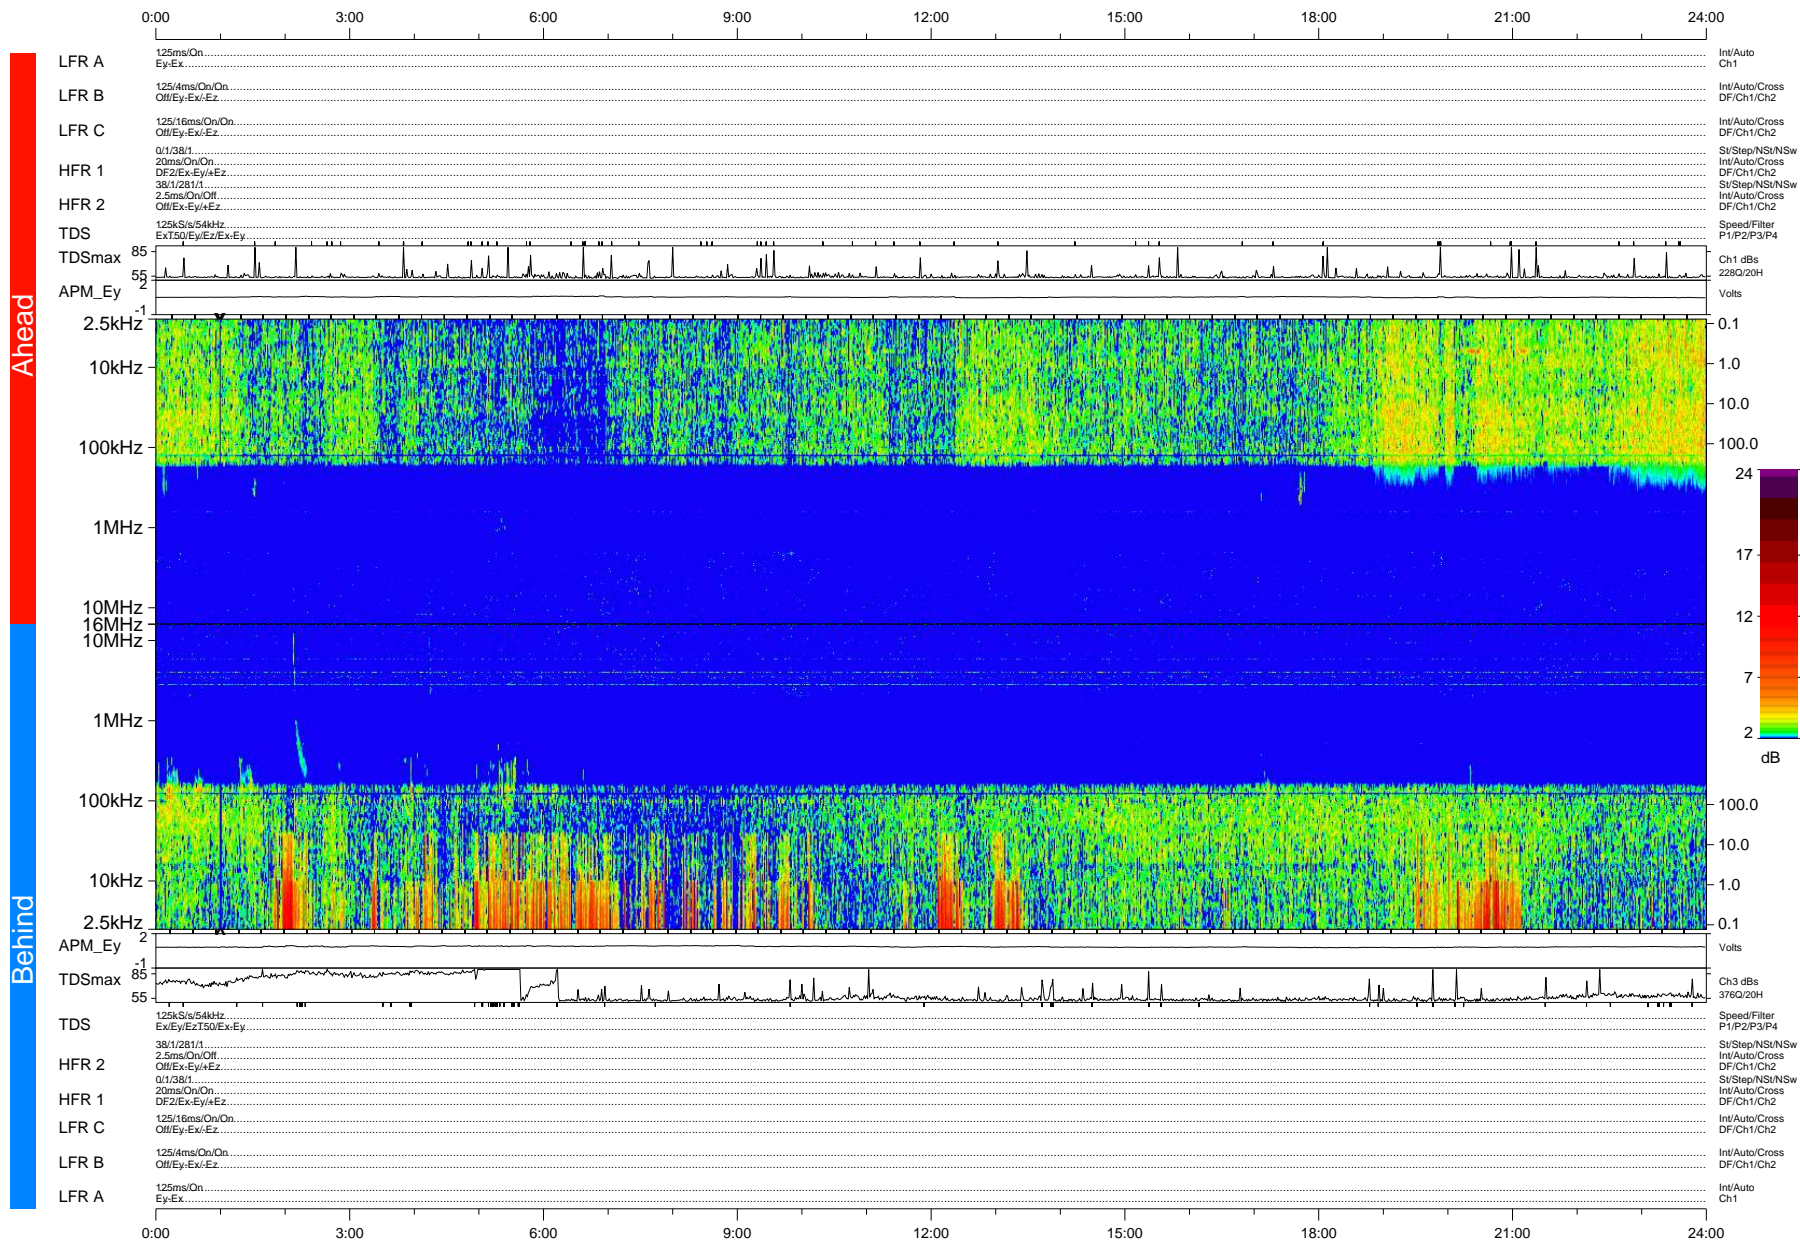

# STEREO/WAVES Daily Summary - 17-Apr-2008 (DOY 108)

Ahead source file: swaves\_ahead\_2008\_108\_1\_04.fin (Recovery: 100.0% HK, 98% Pkts)  
 Ahead PSE Angle: 24.8°

DPU up 15.4d, V406d6

Behind PSE Angle: -23.9°  
 Behind source file: swaves\_behind\_2008\_108\_1\_04.fin (Recovery: 100.0% HK, 120% Pkts)

Time (UTC)

file: stereo\_swaves\_daily-summary\_color-status\_20080417\_v04  
 made by: space.umn.edu on macOS with IDL 8.8.2 on 2022-10-18 06:22:08, with TMLib V945 / dynspec V311

DPU up 15.1d, V406d7