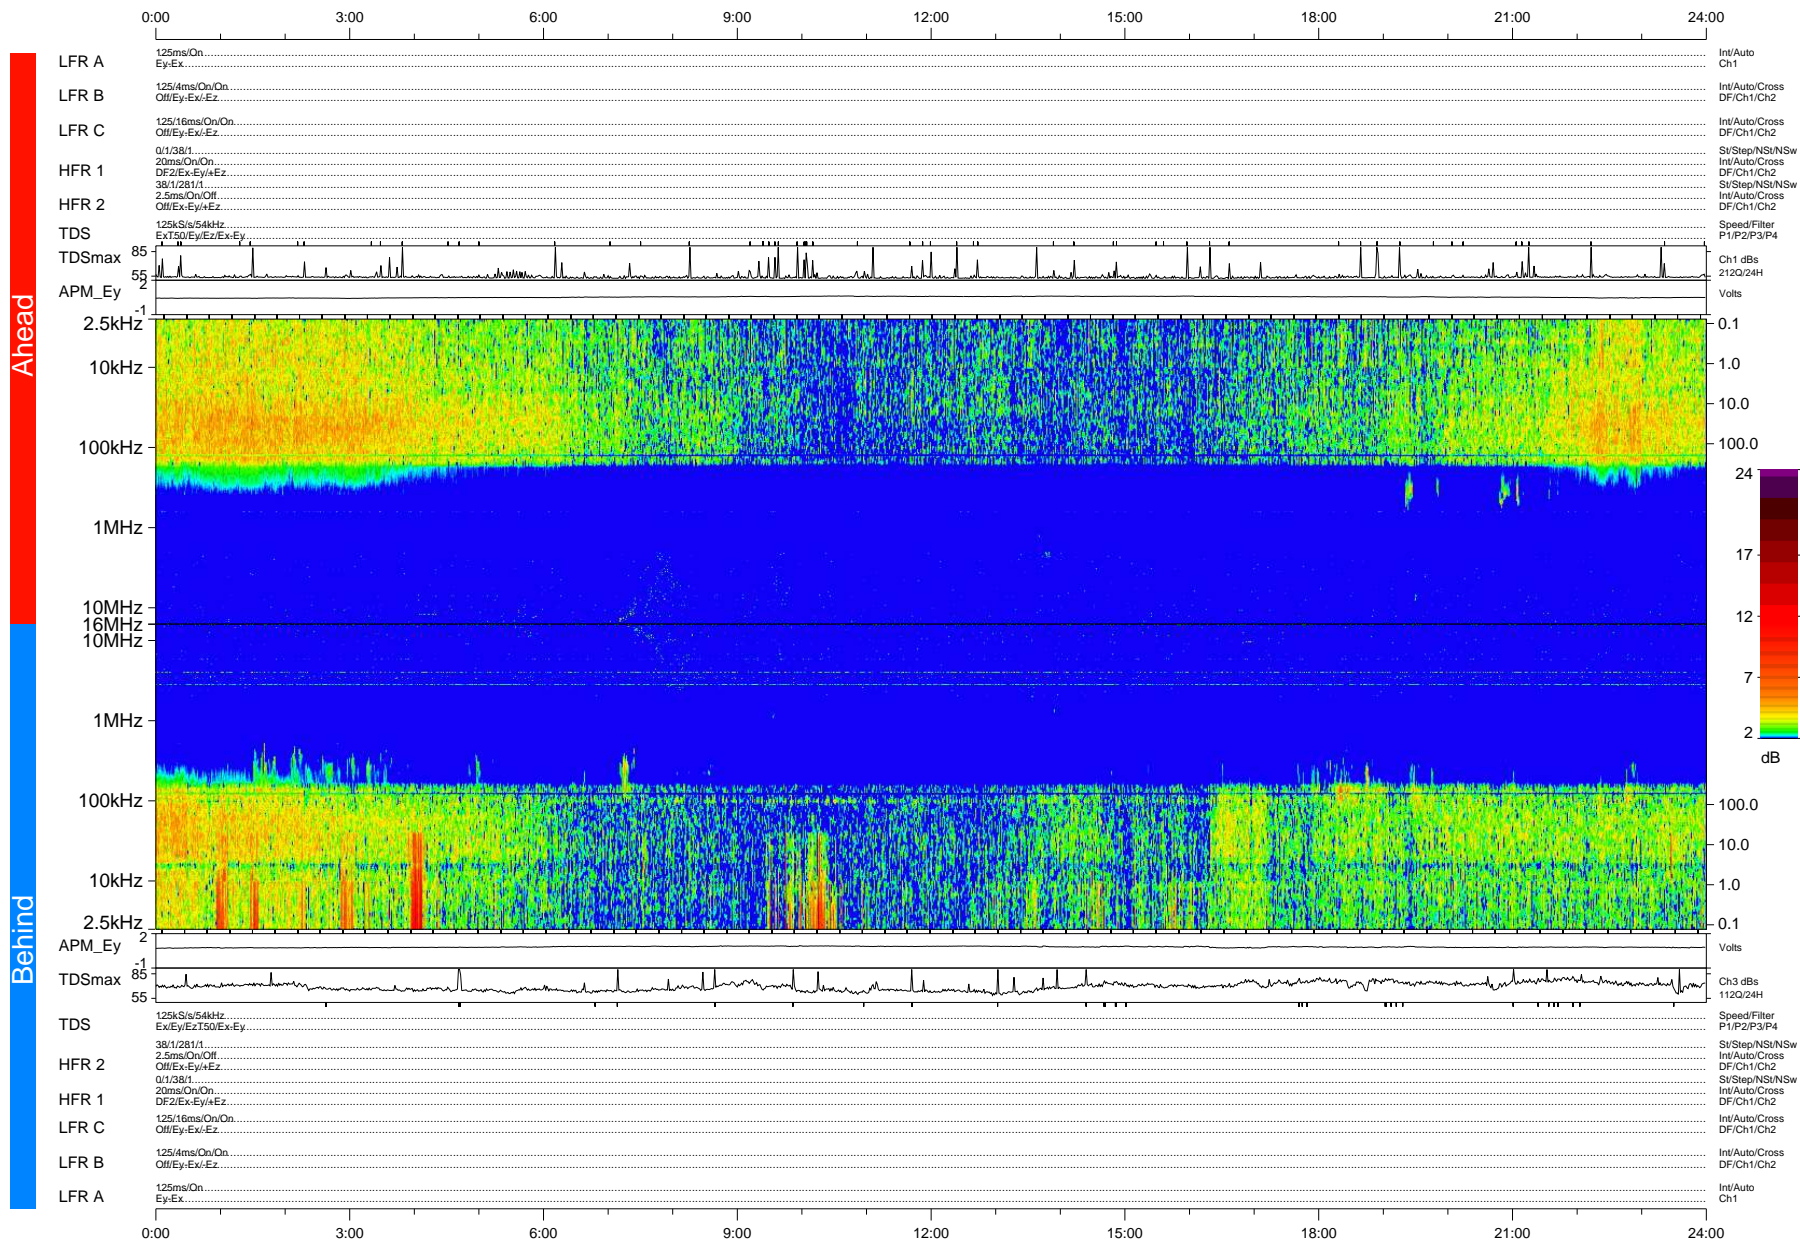

STEREO/WAVES Daily Summary - 16-Apr-2008 (DOY 107)

Ahead source file: swaves_ahead_2008_107_1_04.fin (Recovery: 100.0% HK, 97% Pkts)
Ahead PSE Angle: 24.8°

DPU up 14.4d, V406d6

Behind PSE Angle: -23.8°
Behind source file: swaves_behind_2008_107_1_04.fin (Recovery: 100.0% HK, 82% Pkts)

Time (UTC)