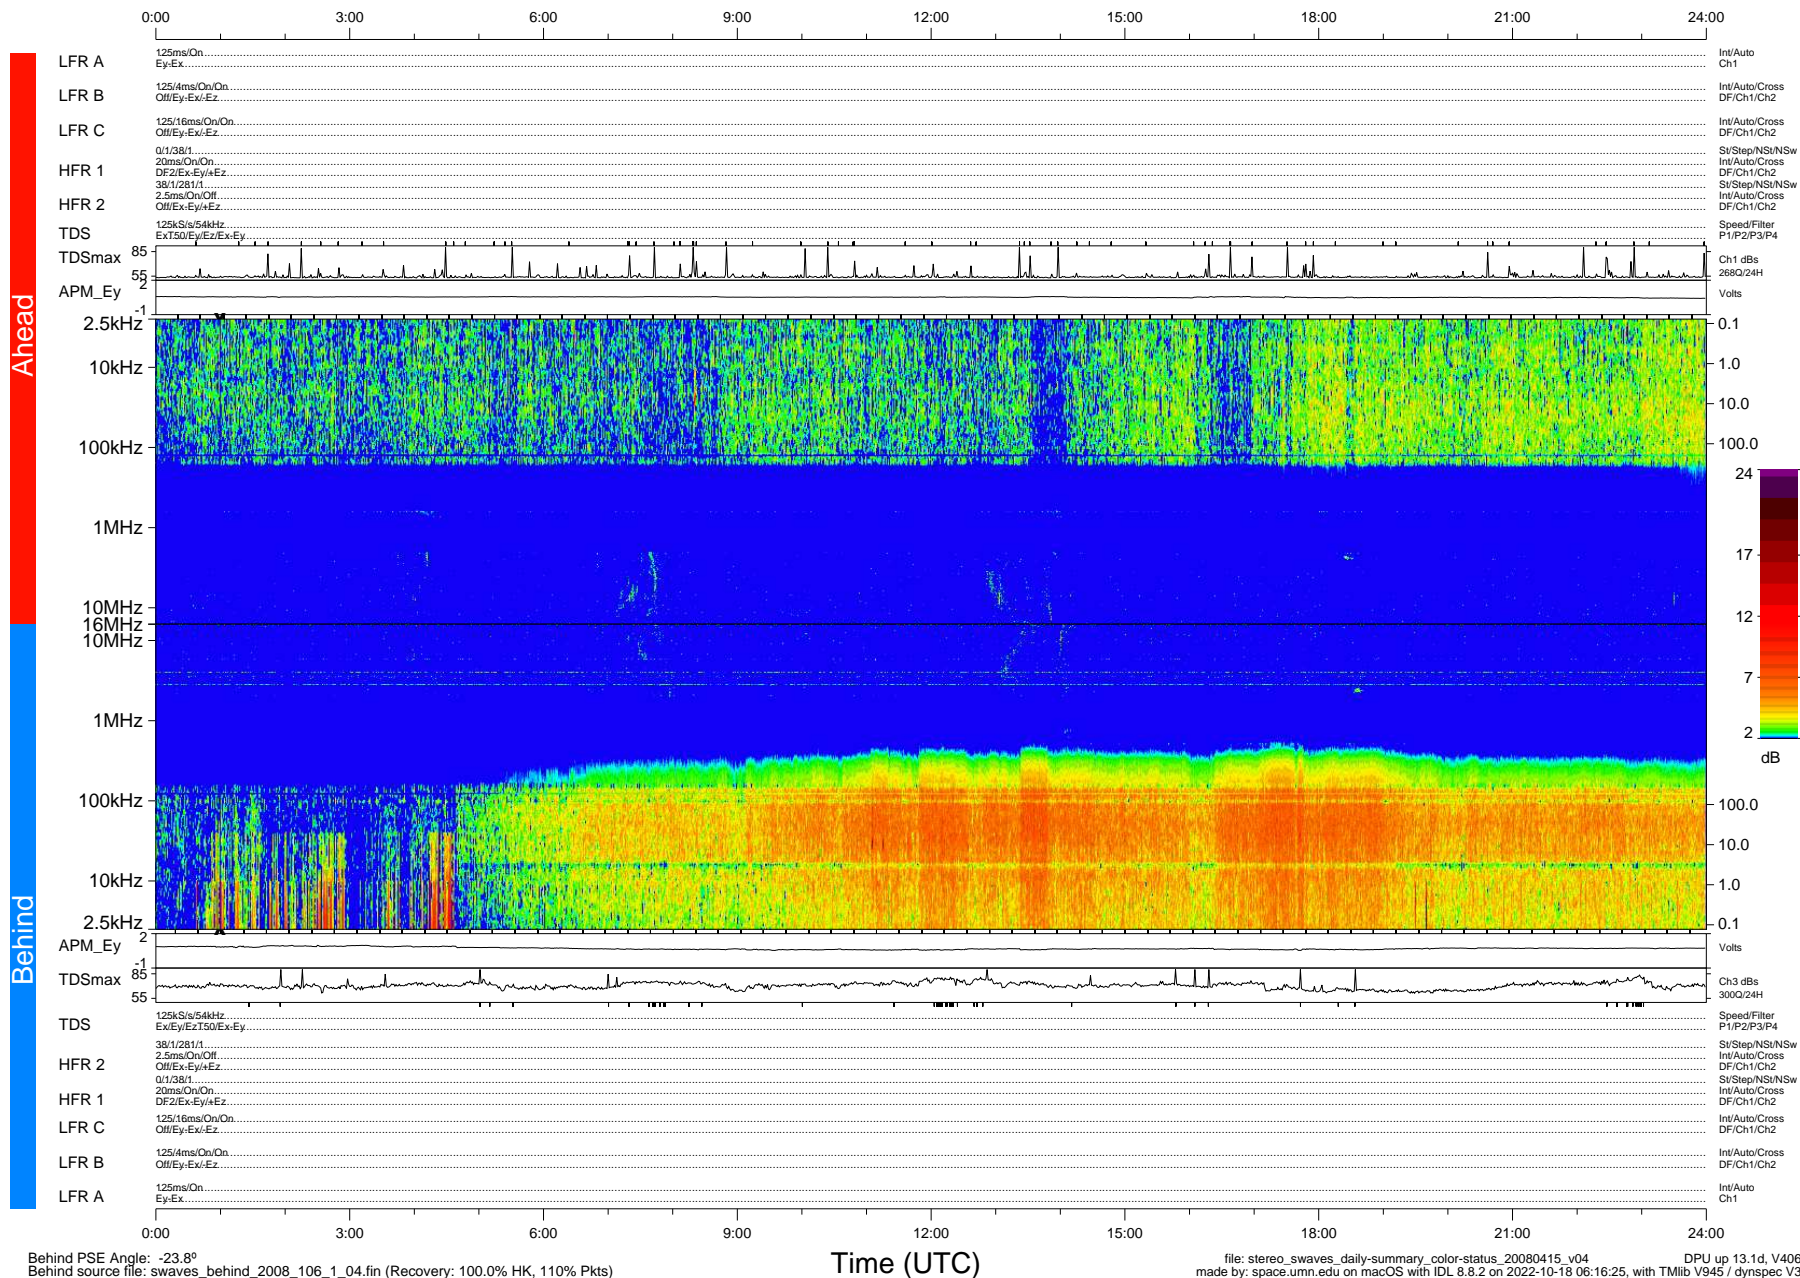

STEREO/WAVES Daily Summary - 15-Apr-2008 (DOY 106)

Ahead source file: swaves_ahead_2008_106_1_04.fin (Recovery: 100.0% HK, 105% Pkts)
Ahead PSE Angle: 24.7°

DPU up 13.4d, V406d6

Behind PSE Angle: -23.8°
Behind source file: swaves_behind_2008_106_1_04.fin (Recovery: 100.0% HK, 110% Pkts)