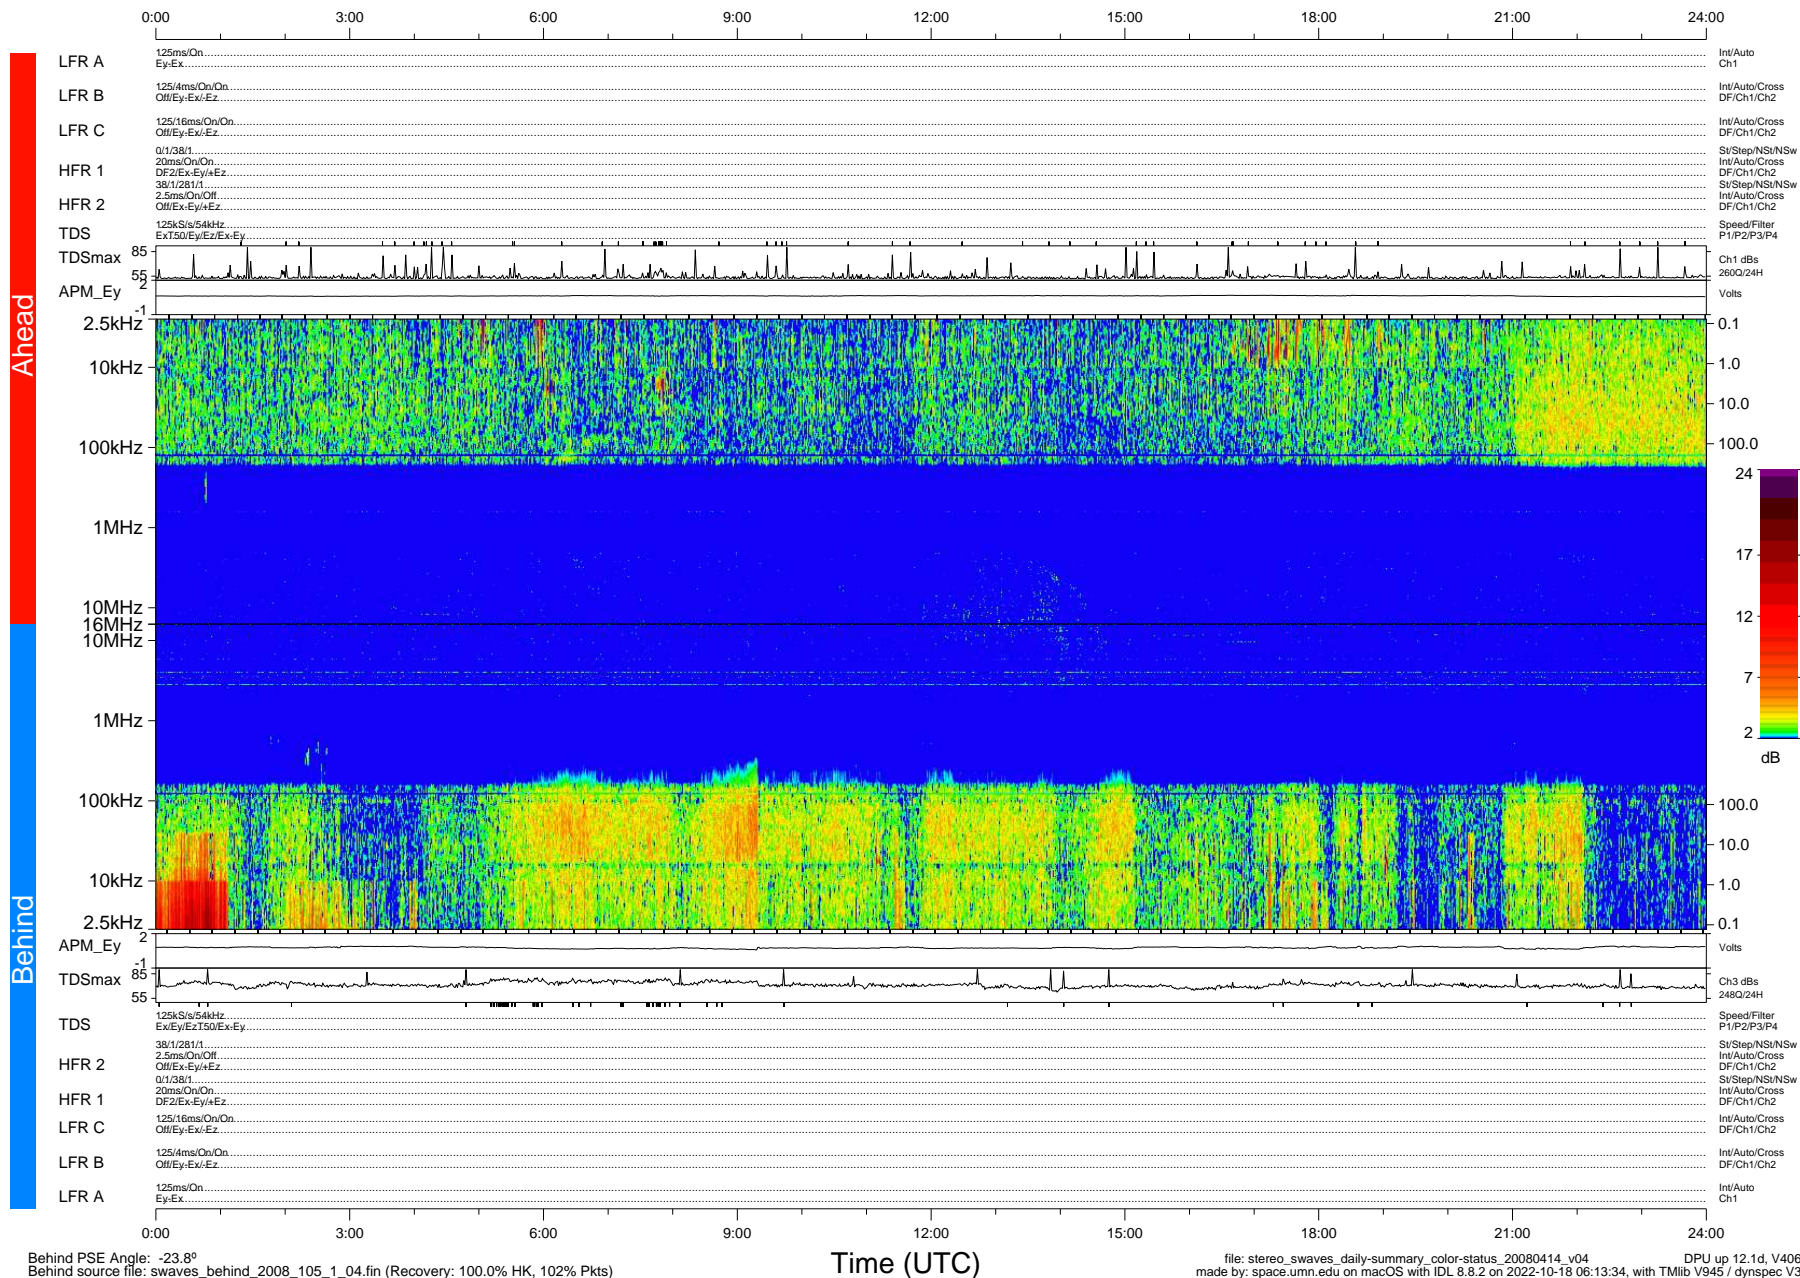

STEREO/WAVES Daily Summary - 14-Apr-2008 (DOY 105)

Ahead source file: swaves_ahead_2008_105_1_04.fin (Recovery: 100.0% HK, 104% Pkts)
Ahead PSE Angle: 24.7°

DPU up 12.4d, V406d6

Behind PSE Angle: -23.8°
Behind source file: swaves_behind_2008_105_1_04.fin (Recovery: 100.0% HK, 102% Pkts)