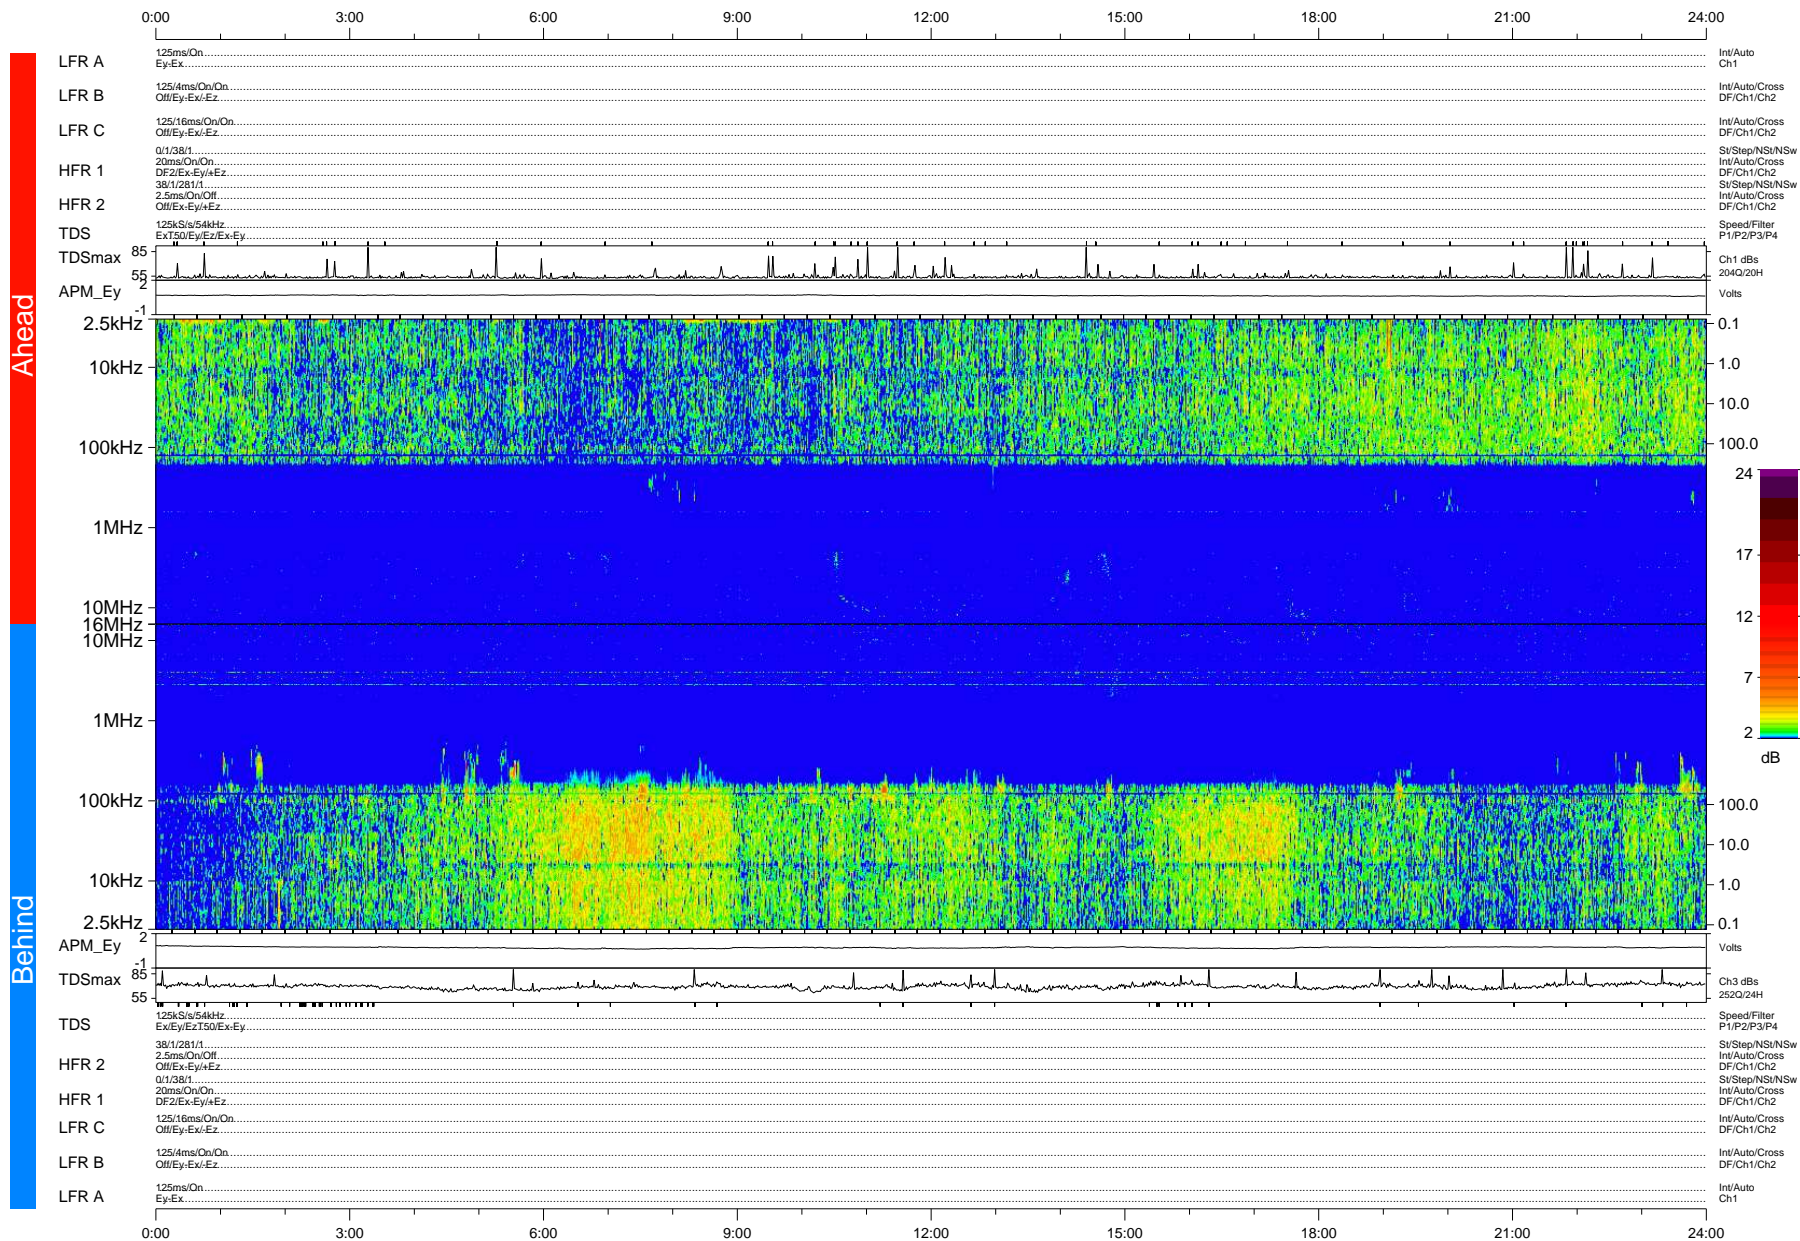

STEREO/WAVES Daily Summary - 12-Apr-2008 (DOY 103)

Ahead source file: swaves_ahead_2008_103_1_04.fin (Recovery: 100.0% HK, 95% Pkts)
Ahead PSE Angle: 24.5°

DPU up 10.4d, V406d6

Behind PSE Angle: -23.8°
Behind source file: swaves_behind_2008_103_1_04.fin (Recovery: 100.0% HK, 103% Pkts)

Time (UTC)