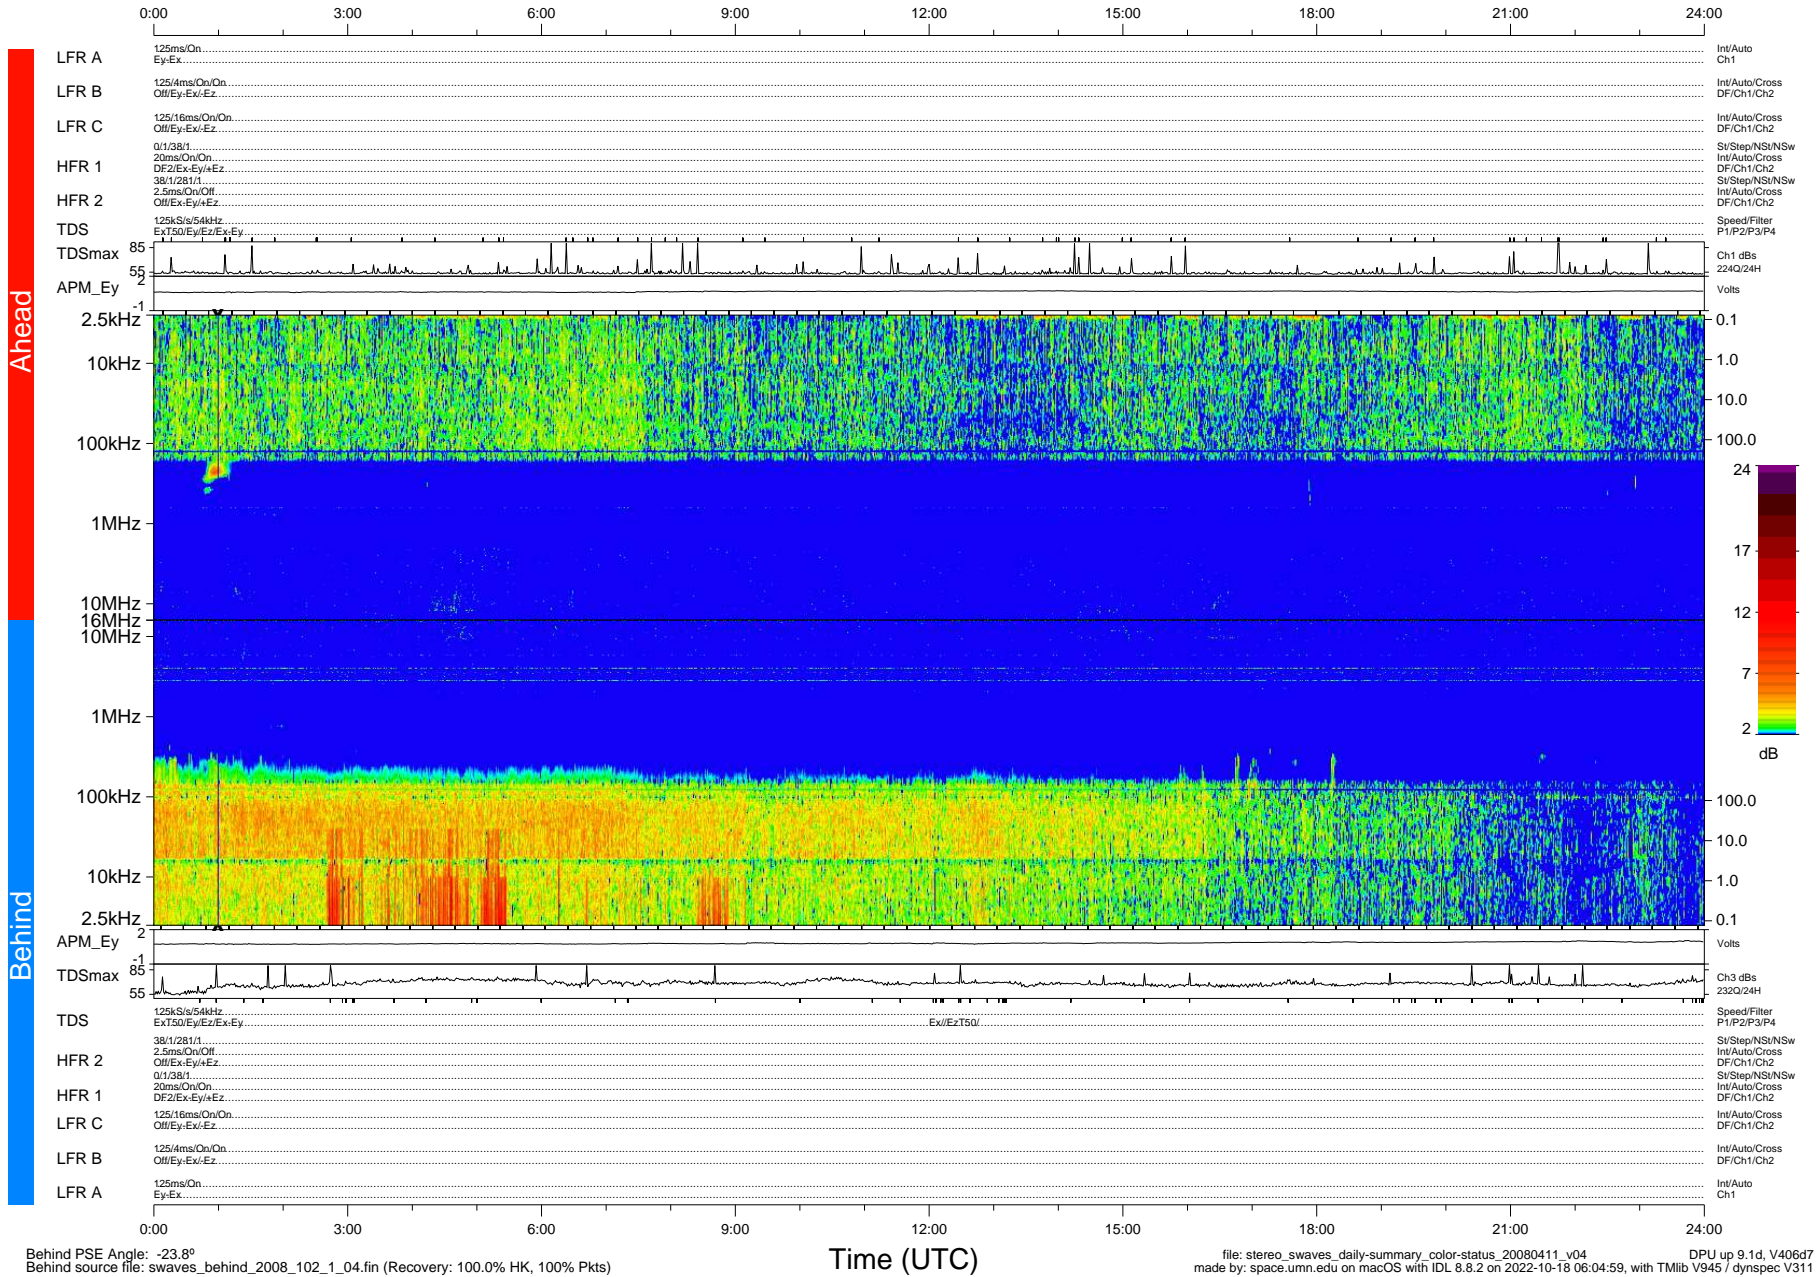

STEREO/WAVES Daily Summary - 11-Apr-2008 (DOY 102)

Ahead source file: swaves_ahead_2008_102_1_04.fin (Recovery: 100.0% HK, 99% Pkts)
Ahead PSE Angle: 24.4°

DPU up 9.4d, V406d6

Behind PSE Angle: -23.8°
Behind source file: swaves_behind_2008_102_1_04.fin (Recovery: 100.0% HK, 100% Pkts)

Time (UTC)