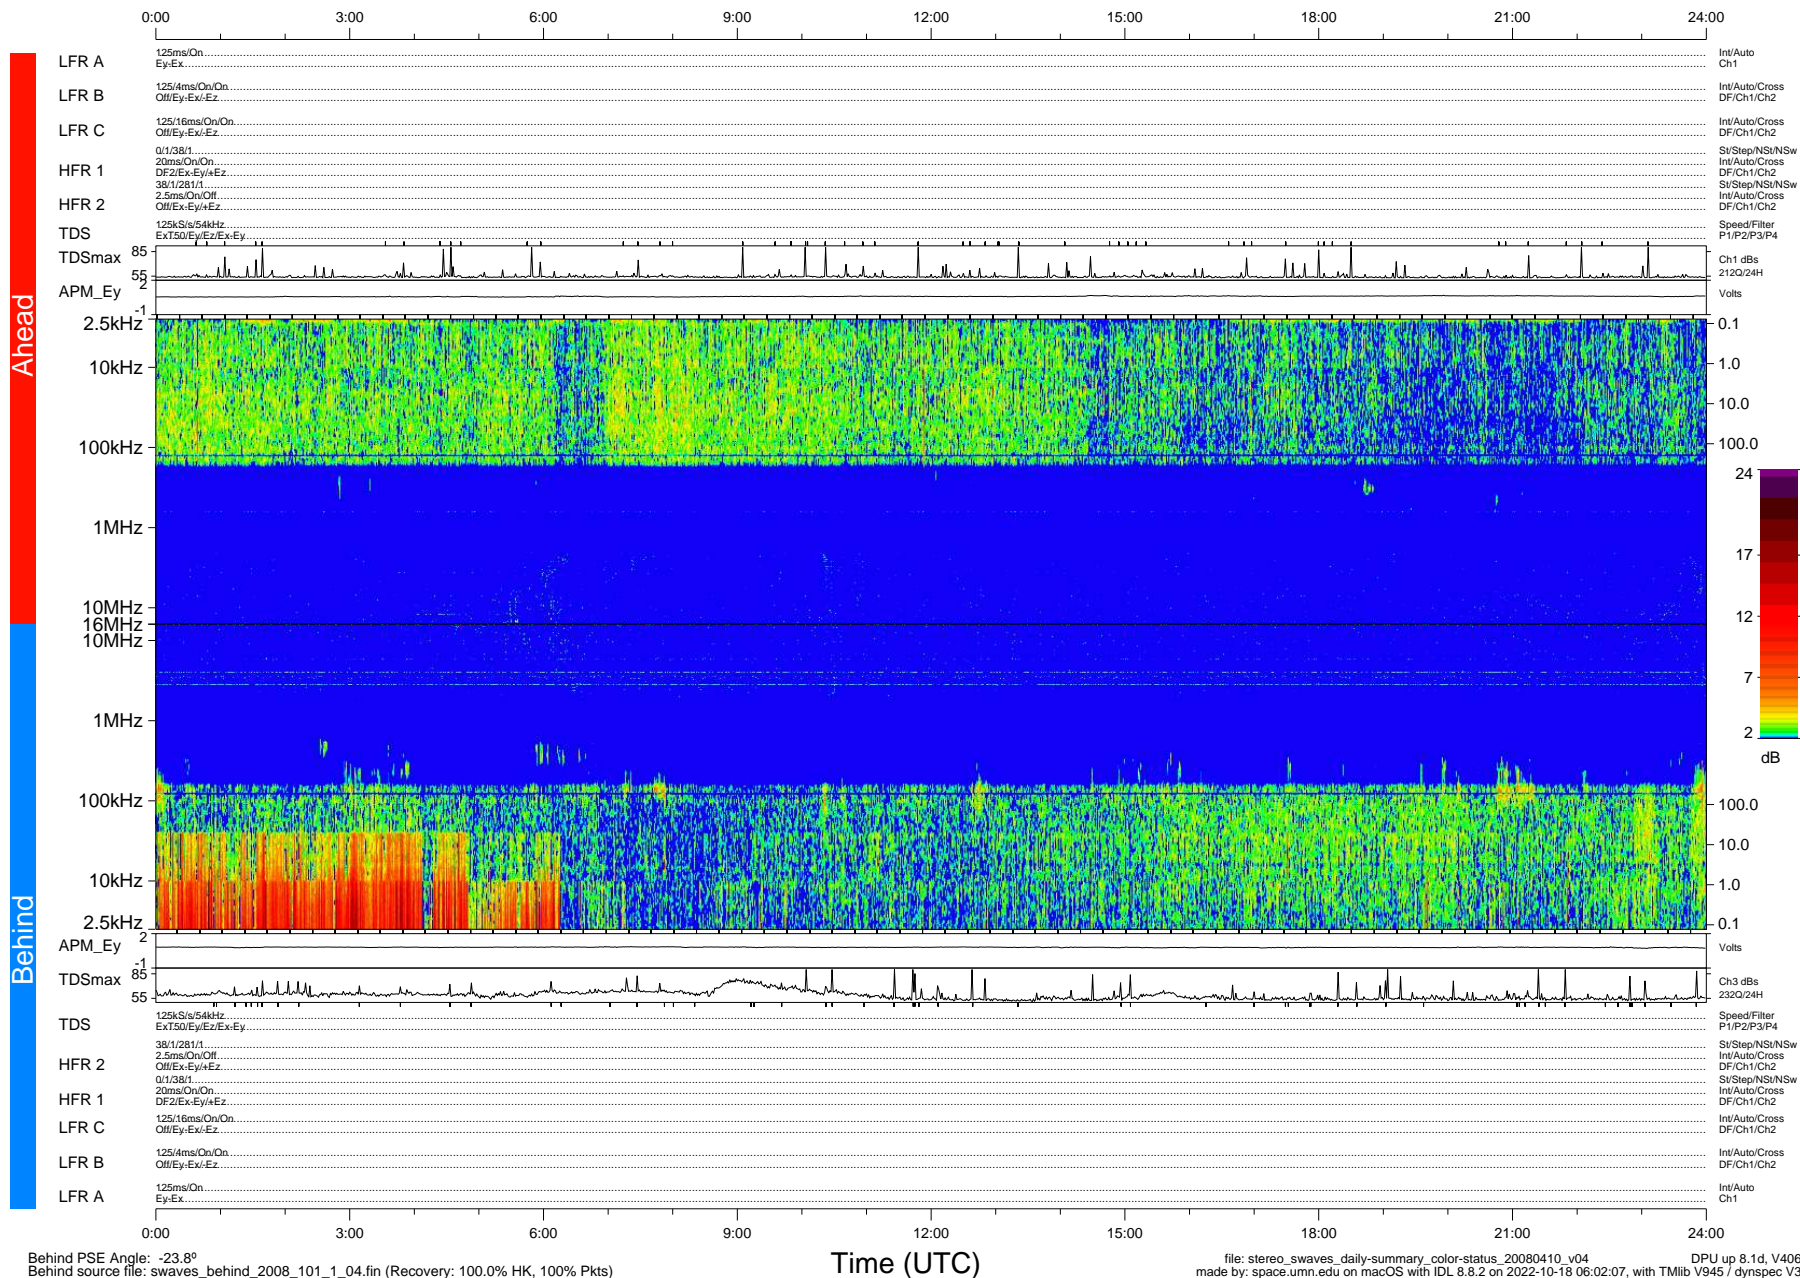

STEREO/WAVES Daily Summary - 10-Apr-2008 (DOY 101)

Ahead source file: swaves_ahead_2008_101_1_04.fin (Recovery: 100.0% HK, 97% Pkts)
Ahead PSE Angle: 24.4°

DPU up 8.4d, V406d6

Behind PSE Angle: -23.8°
Behind source file: swaves_behind_2008_101_1_04.fin (Recovery: 100.0% HK, 100% Pkts)