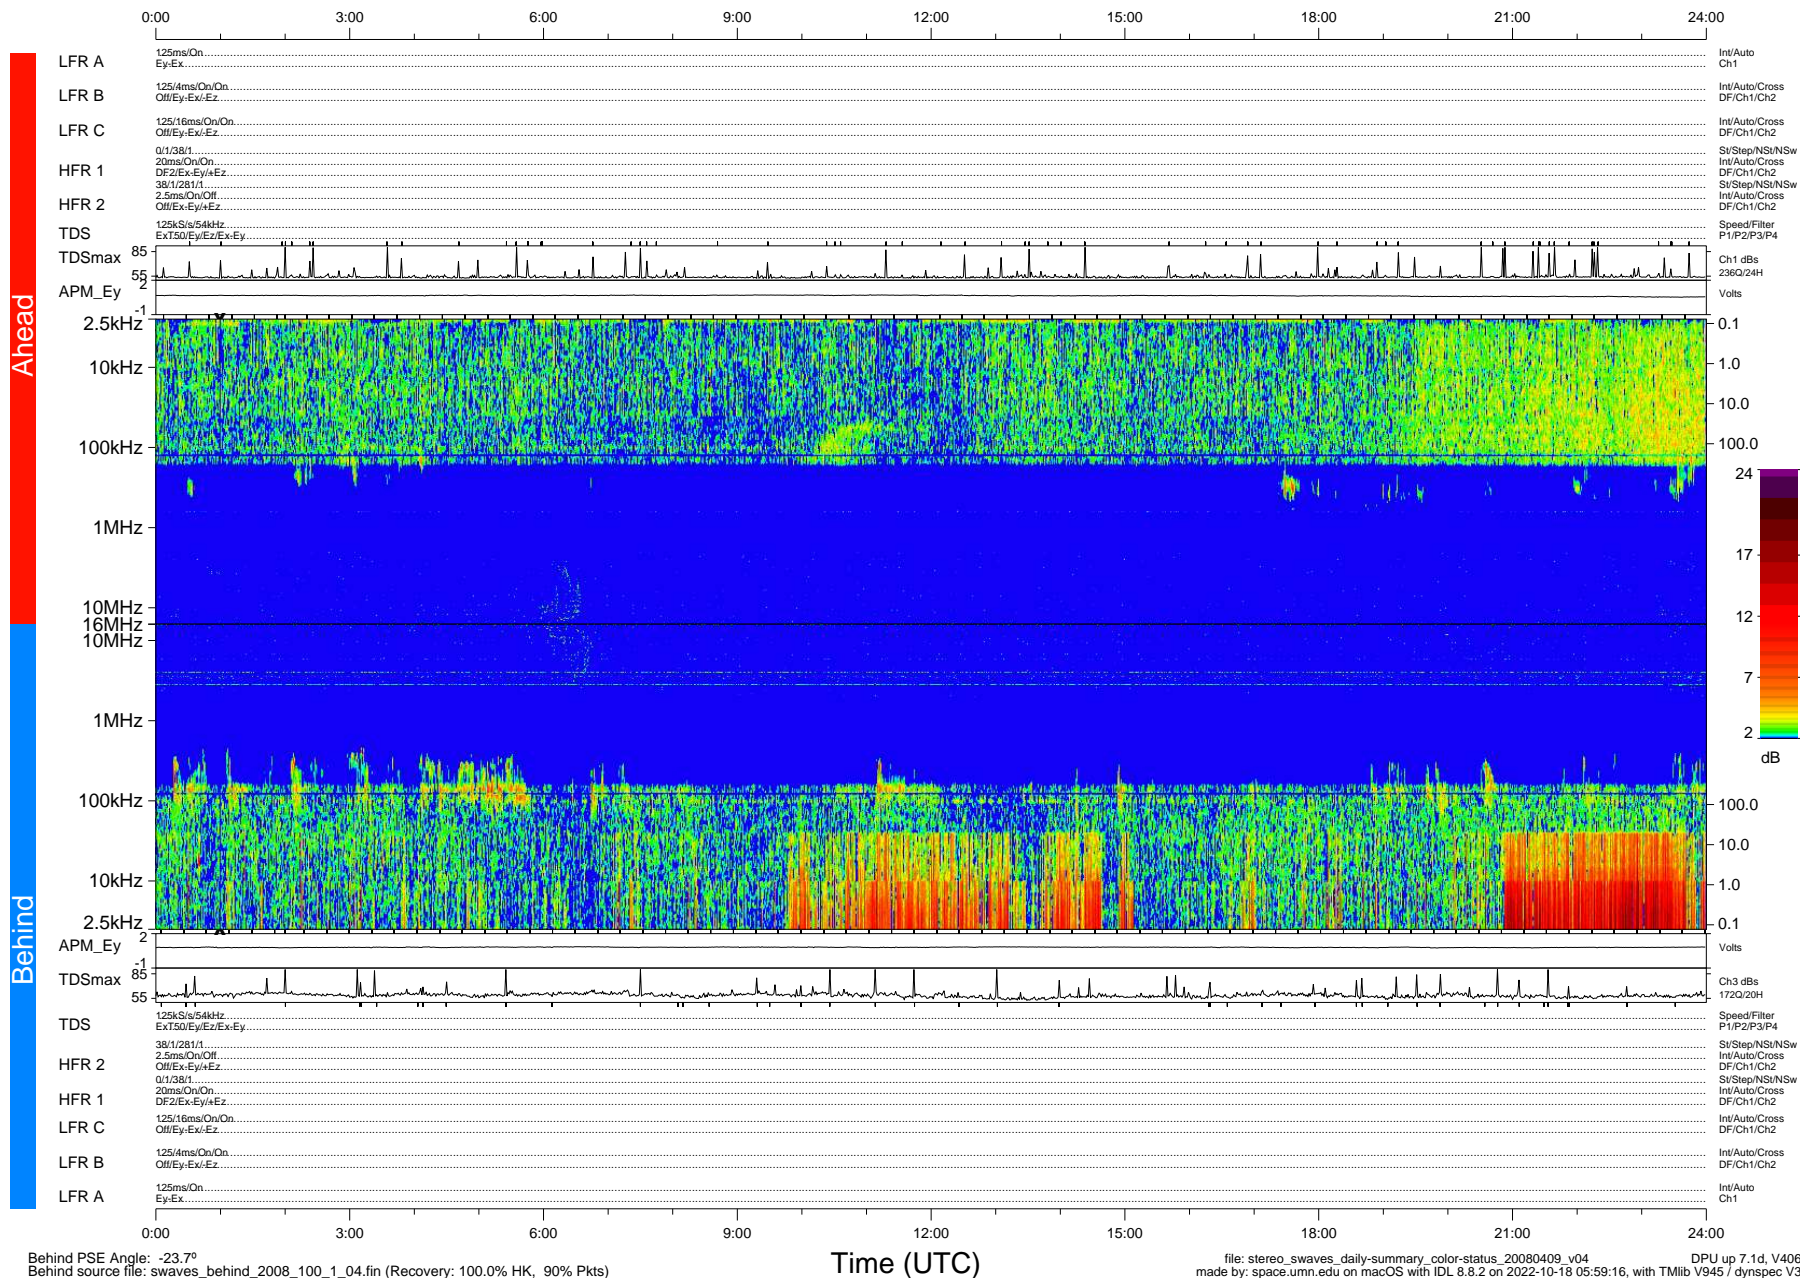

STEREO/WAVES Daily Summary - 09-Apr-2008 (DOY 100)

Ahead source file: swaves_ahead_2008_100_1_04.fin (Recovery: 100.0% HK, 100% Pkts)
Ahead PSE Angle: 24.3°

DPU up 7.4d, V406d6

Behind PSE Angle: -23.7°
Behind source file: swaves_behind_2008_100_1_04.fin (Recovery: 100.0% HK, 90% Pkts)