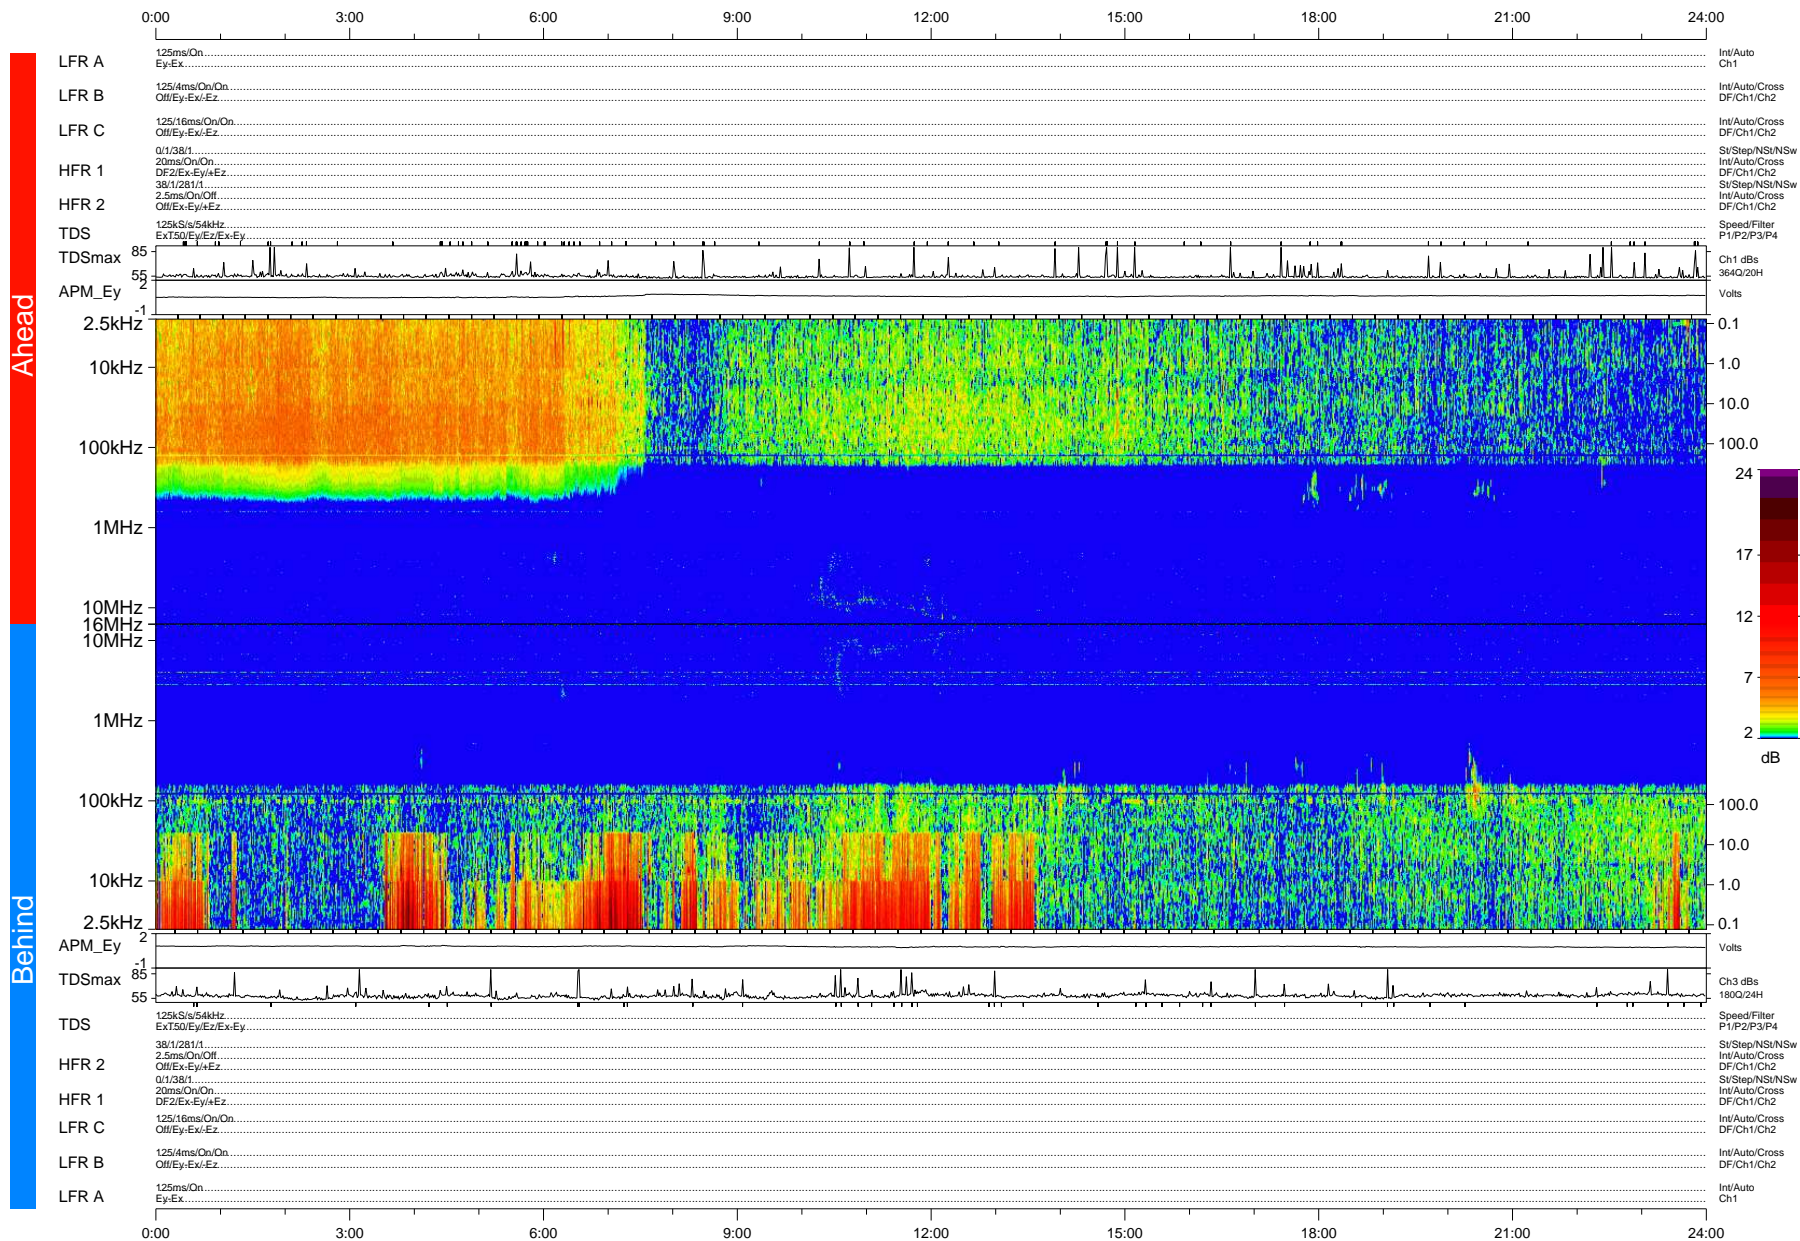

STEREO/WAVES Daily Summary - 08-Apr-2008 (DOY 099)

Ahead source file: swaves_ahead_2008_099_1_04.fin (Recovery: 100.0% HK, 118% Pkts)
Ahead PSE Angle: 24.3°

DPU up 6.4d, V406d6

Behind PSE Angle: -23.7°
Behind source file: swaves_behind_2008_099_1_04.fin (Recovery: 100.0% HK, 92% Pkts)

Time (UTC)