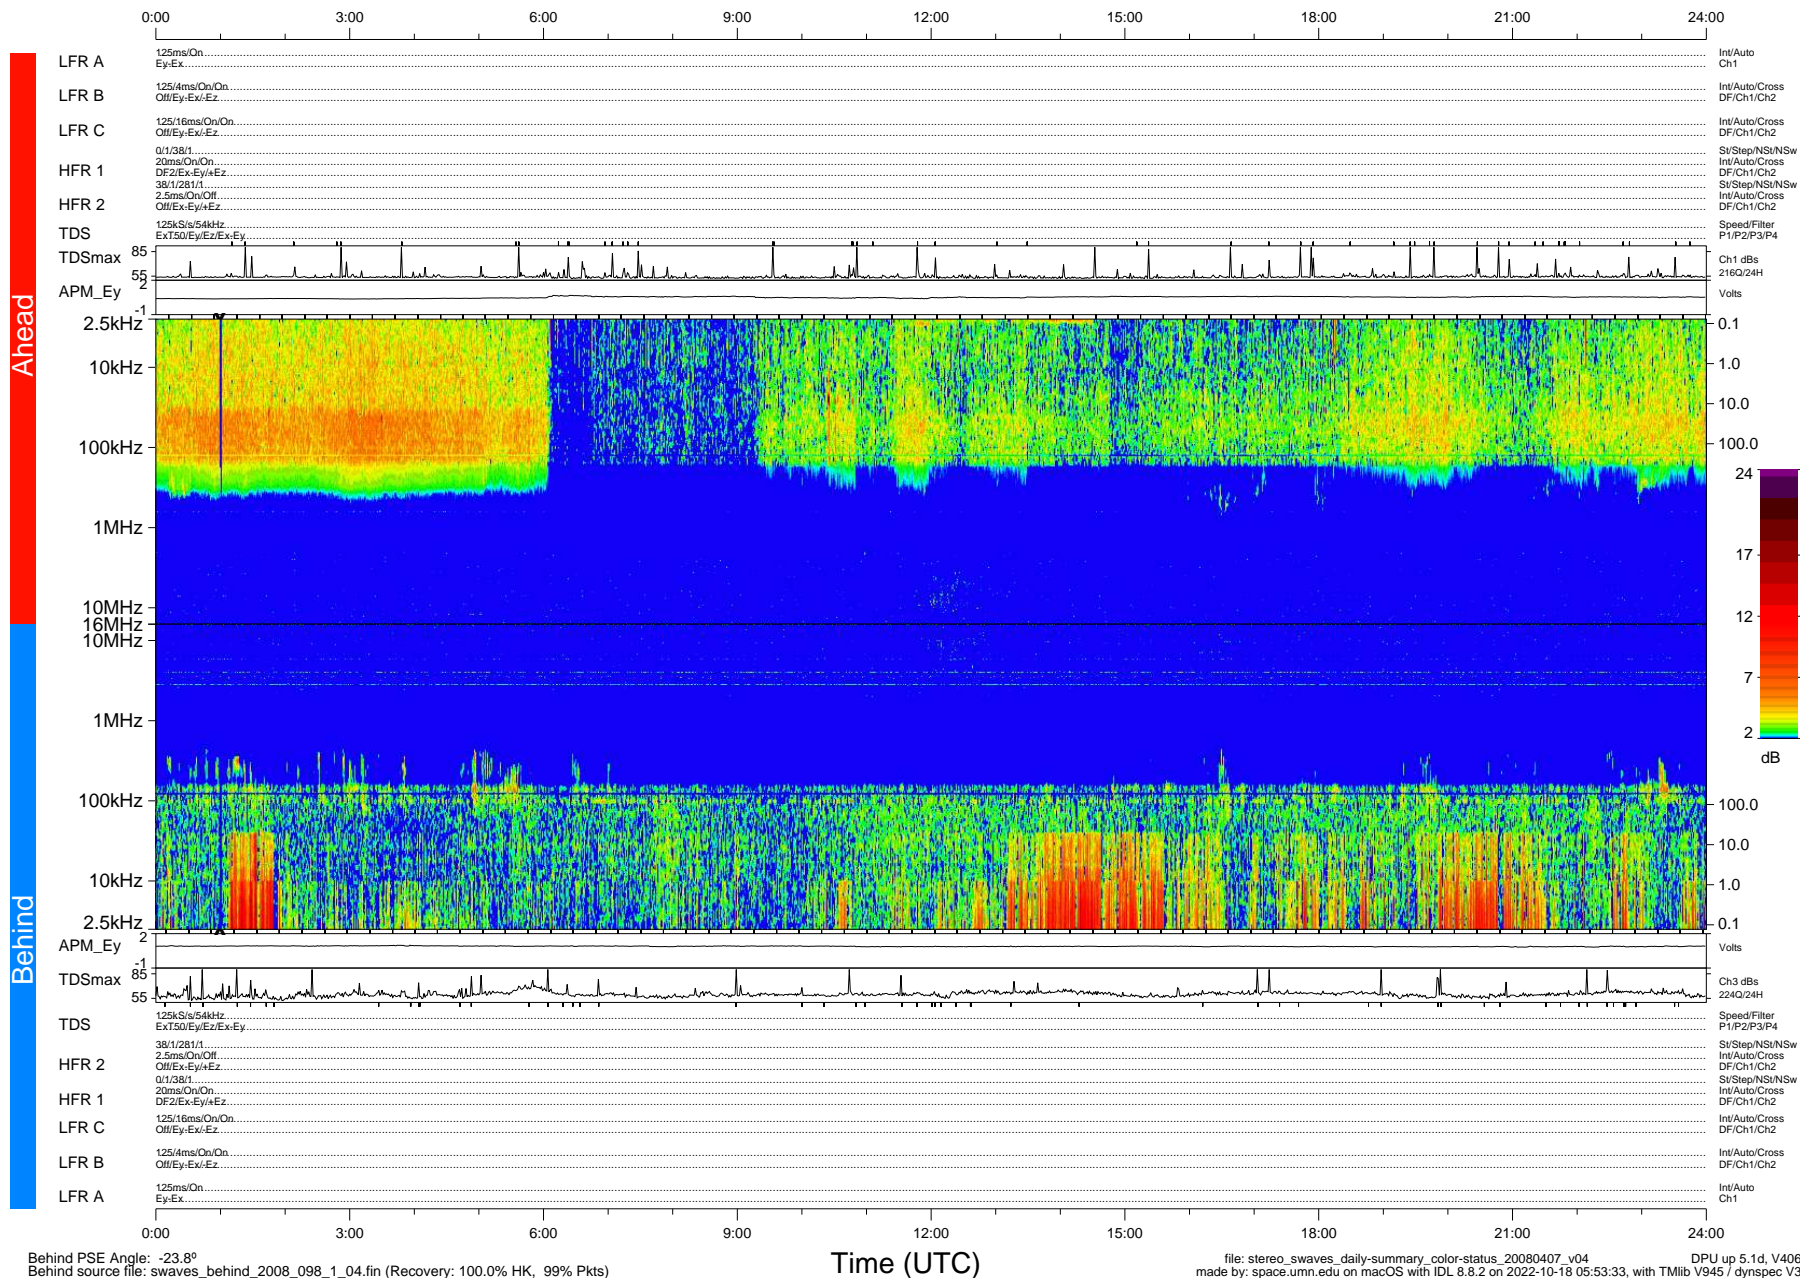

STEREO/WAVES Daily Summary - 07-Apr-2008 (DOY 098)

Ahead source file: swaves_ahead_2008_098_1_04.fin (Recovery: 100.0% HK, 97% Pkts)
Ahead PSE Angle: 24.1°

DPU up 5.4d, V406d6

Behind PSE Angle: -23.8°
Behind source file: swaves_behind_2008_098_1_04.fin (Recovery: 100.0% HK, 99% Pkts)

Time (UTC)