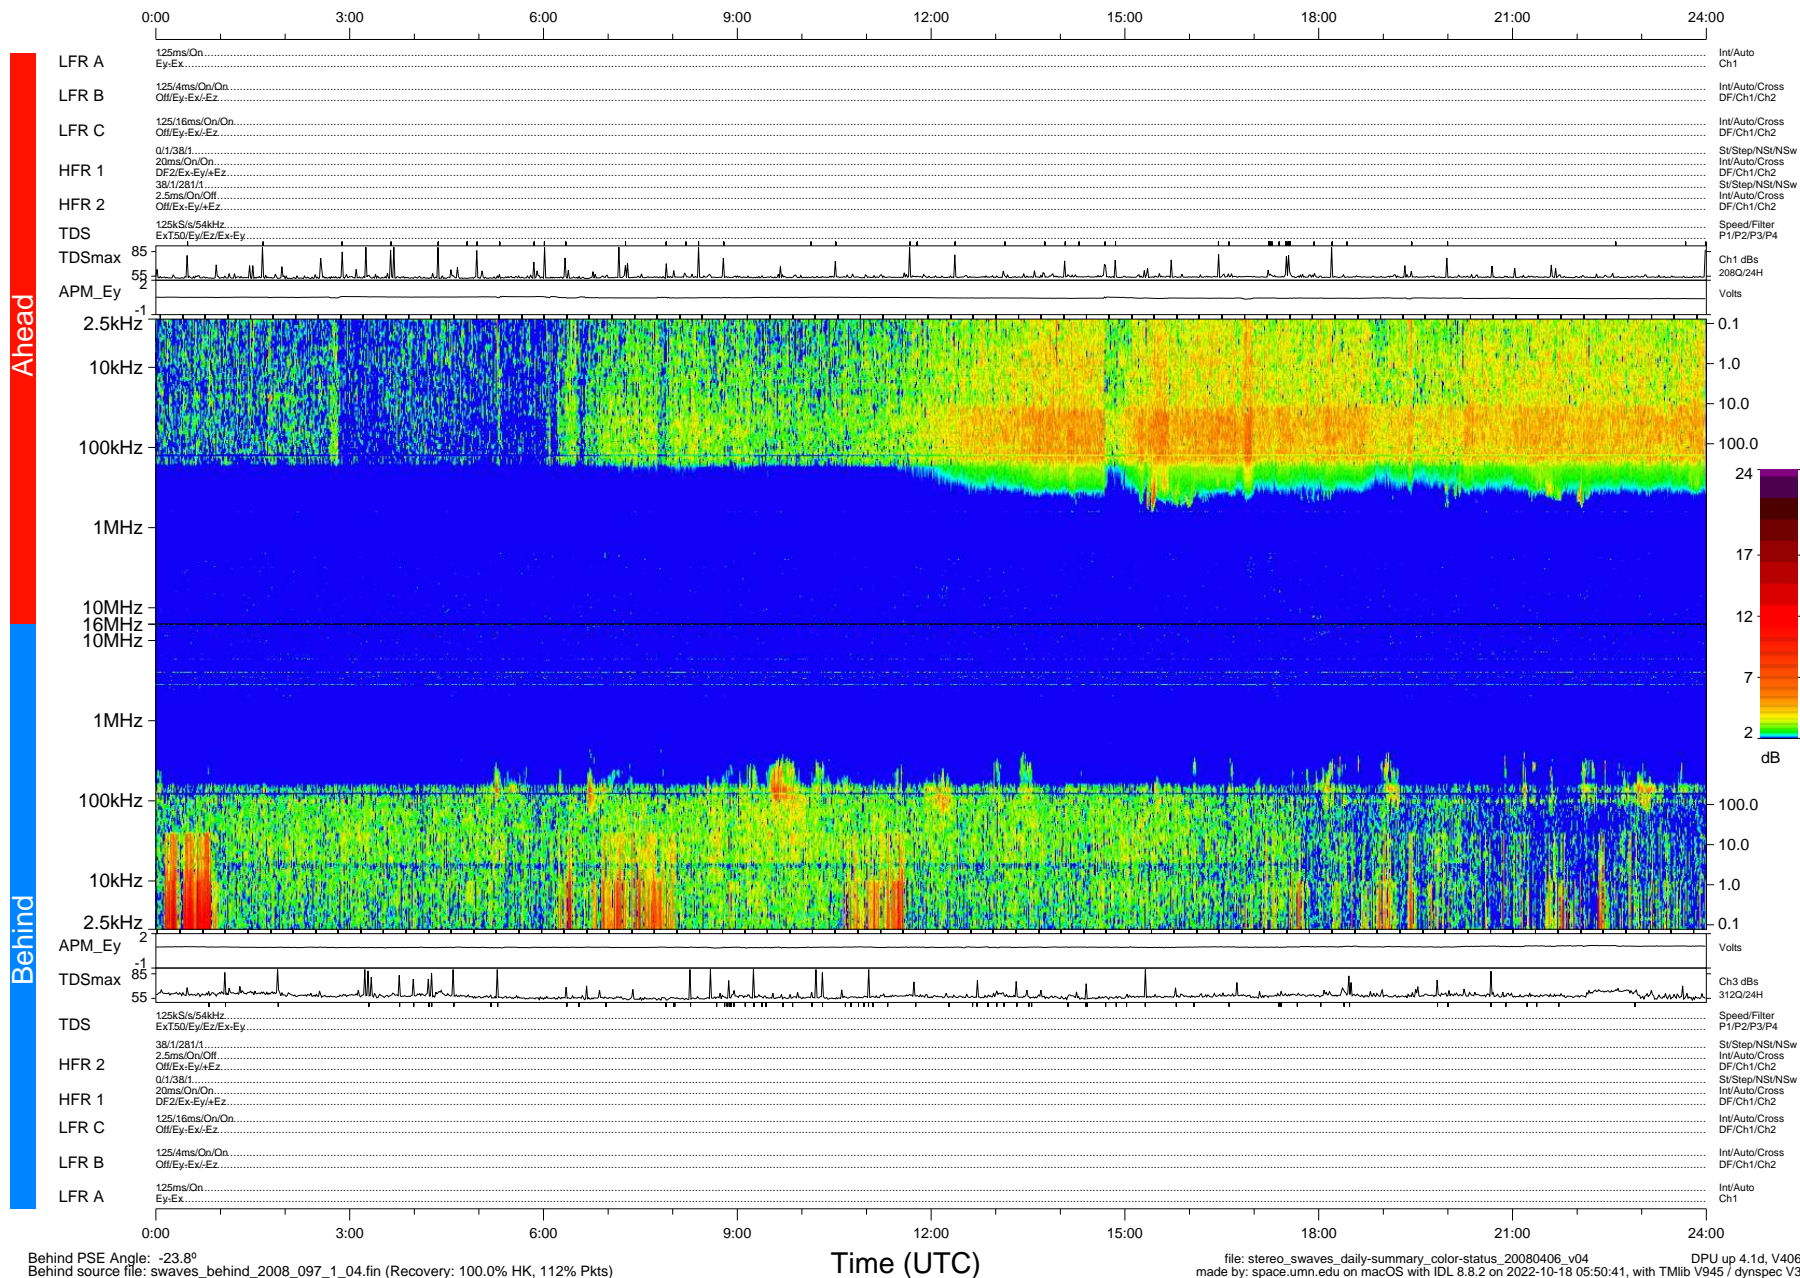

STEREO/WAVES Daily Summary - 06-Apr-2008 (DOY 097)

Ahead source file: swaves_ahead_2008_097_1_04.fin (Recovery: 100.0% HK, 96% Pkts)
Ahead PSE Angle: 24.1°

DPU up 4.4d, V406d6

Behind PSE Angle: -23.8°
Behind source file: swaves_behind_2008_097_1_04.fin (Recovery: 100.0% HK, 112% Pkts)