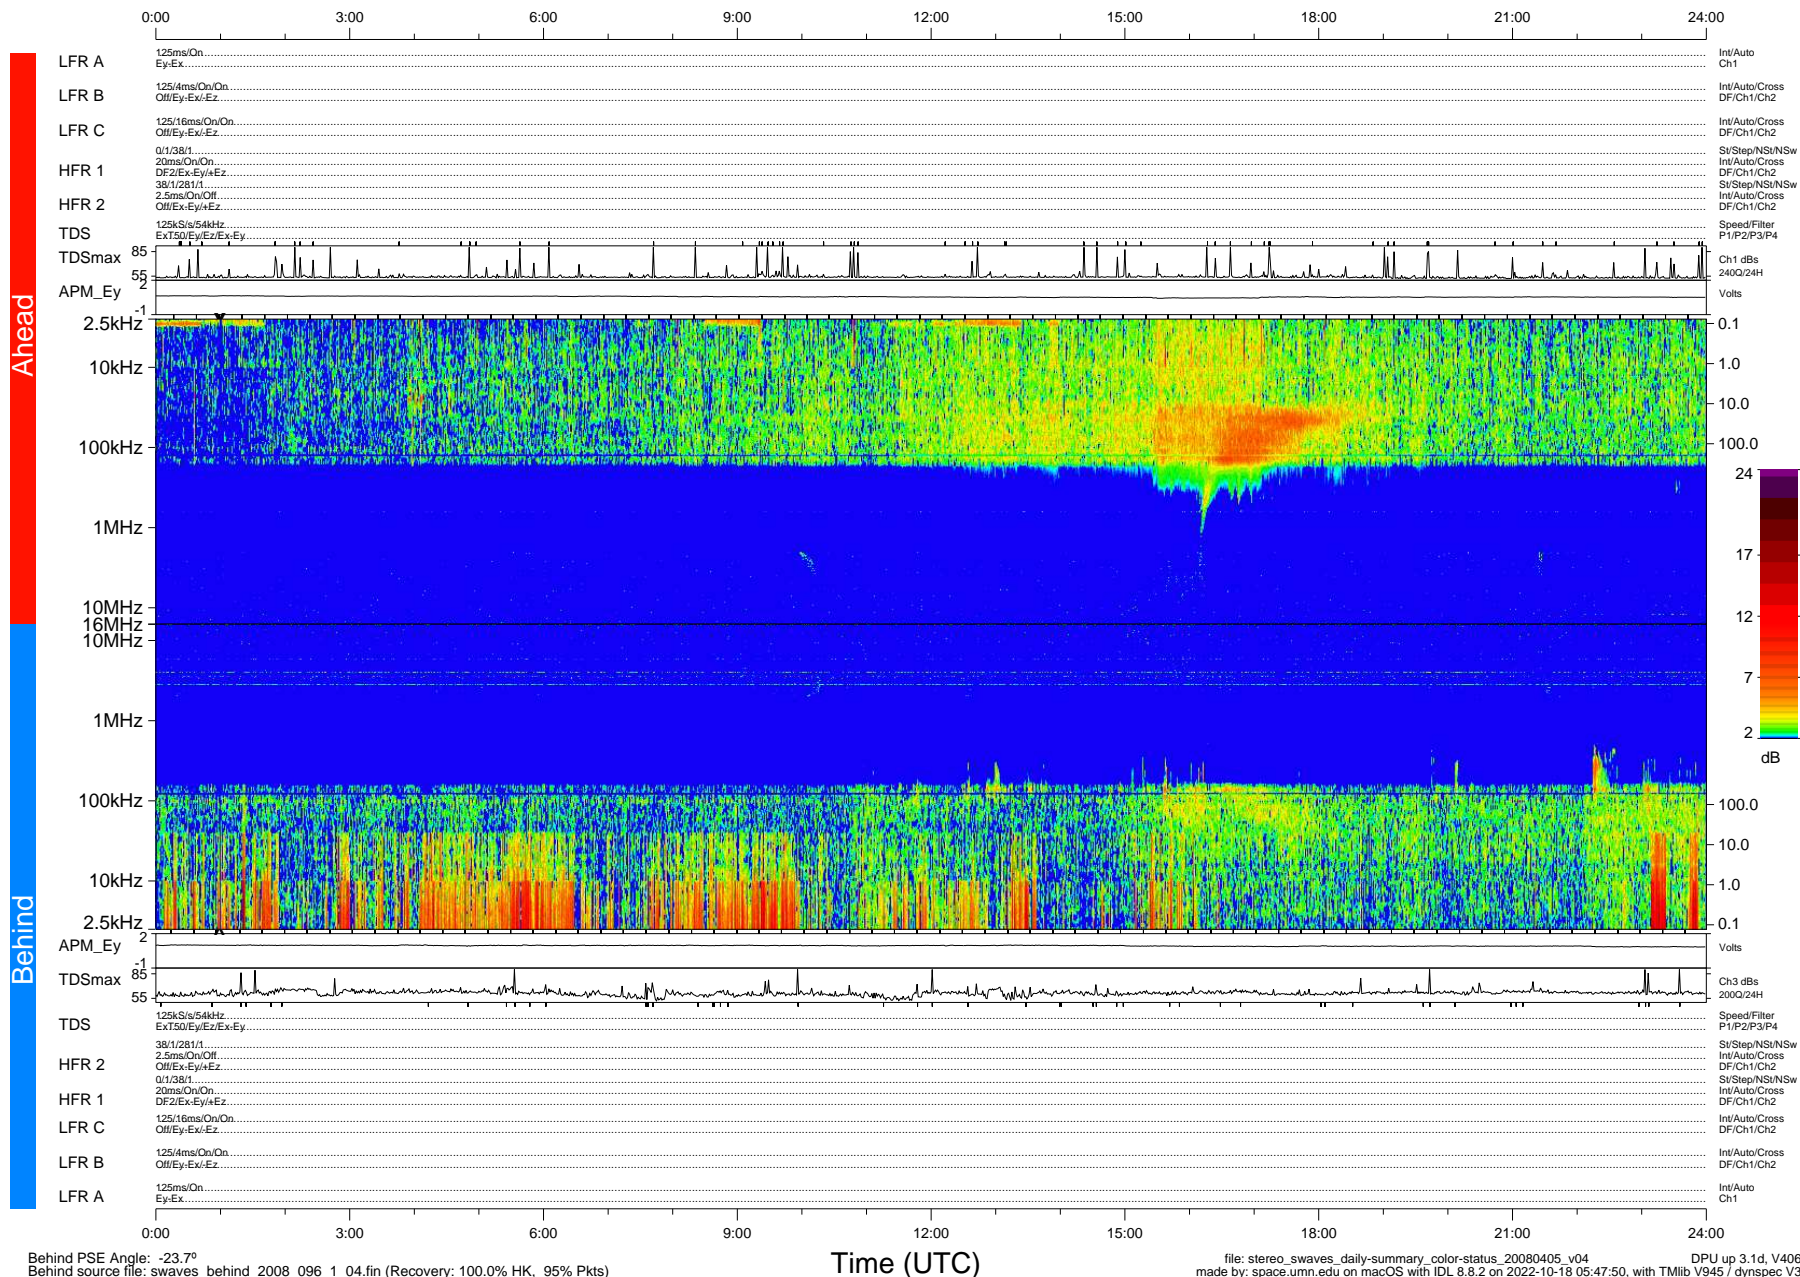

STEREO/WAVES Daily Summary - 05-Apr-2008 (DOY 096)

Ahead source file: swaves_ahead_2008_096_1_04.fin (Recovery: 100.0% HK, 101% Pkts)
Ahead PSE Angle: 24.0°

DPU up 3.4d, V406d6

Behind PSE Angle: -23.7°
Behind source file: swaves_behind_2008_096_1_04.fin (Recovery: 100.0% HK, 95% Pkts)