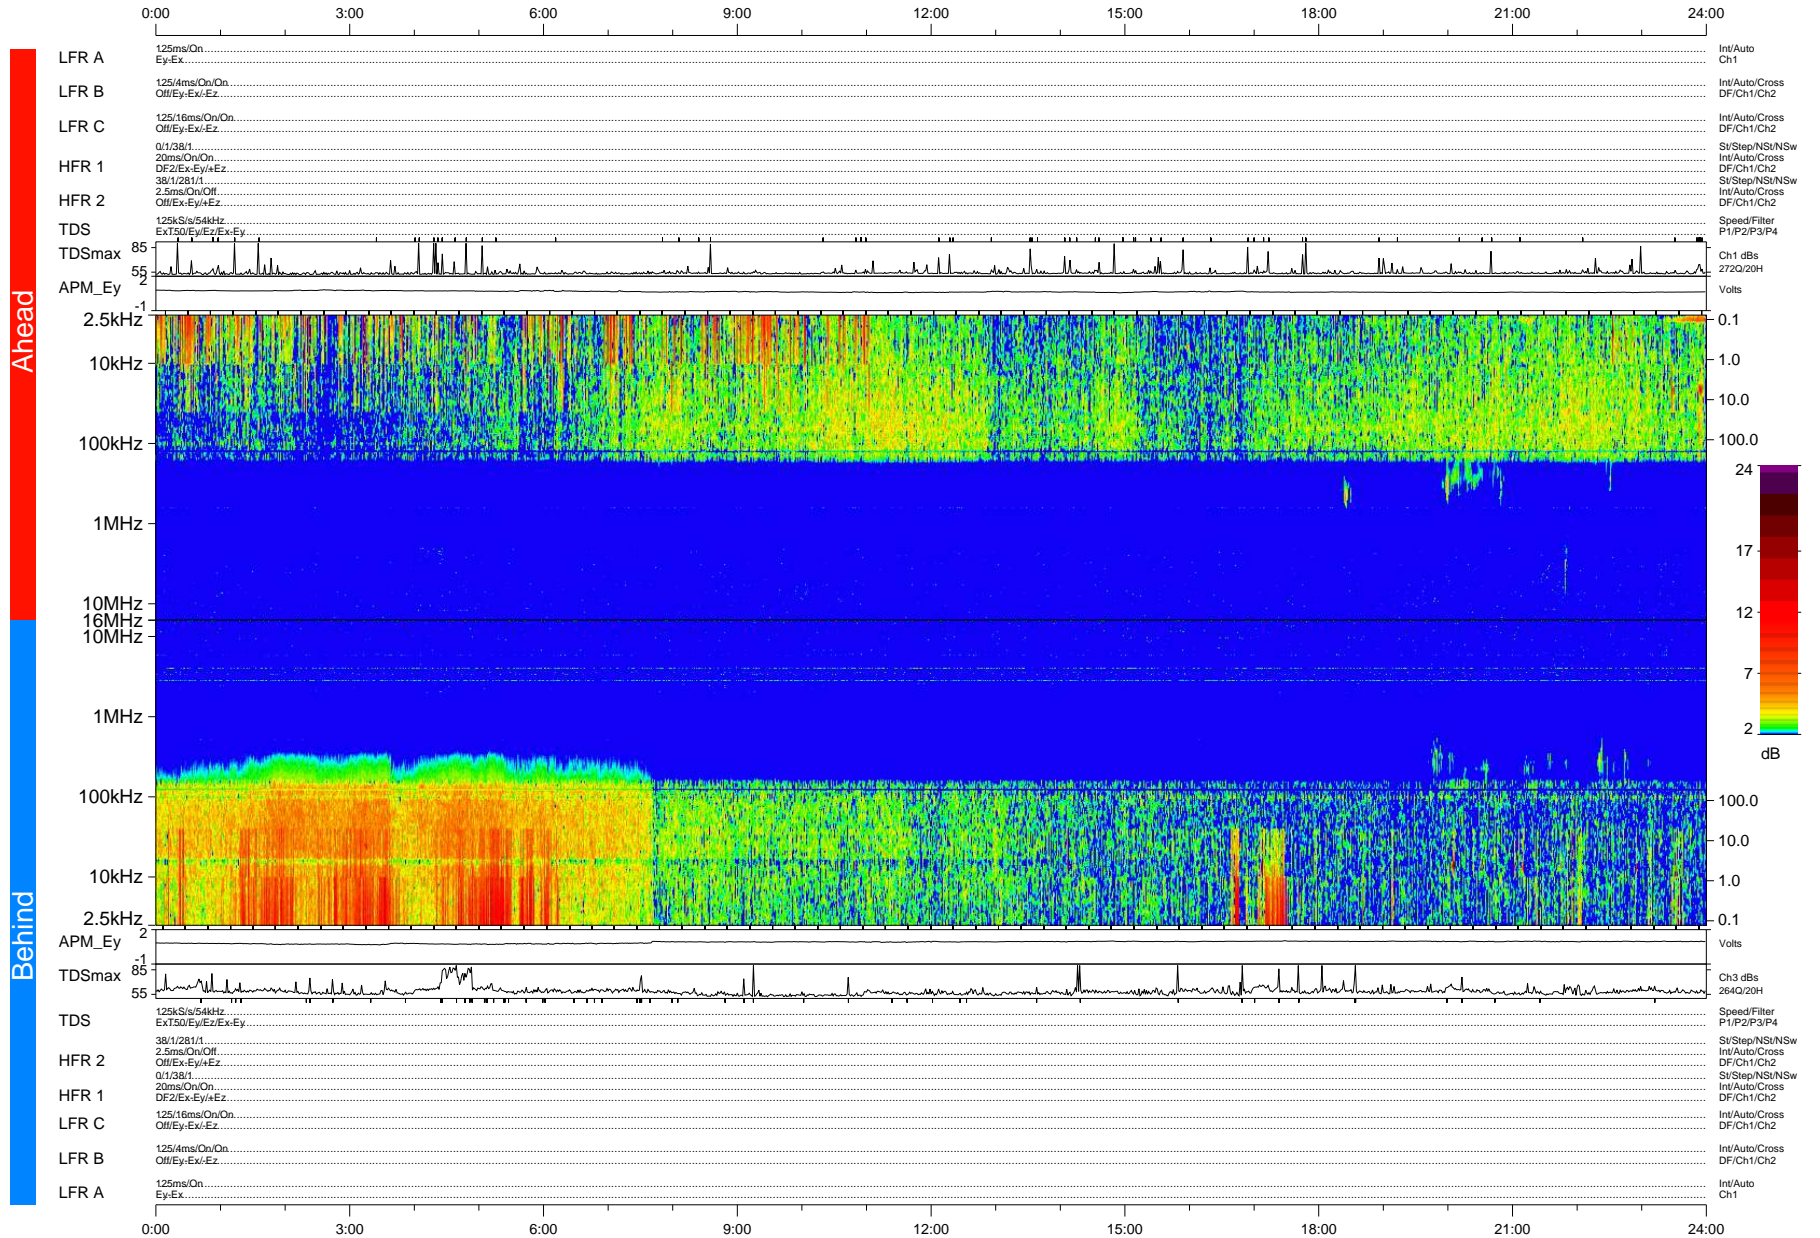

# STEREO/WAVES Daily Summary - 04-Apr-2008 (DOY 095)

Ahead source file: swaves\_ahead\_2008\_095\_1\_04.fin (Recovery: 100.0% HK, 105% Pkts)  
 Ahead PSE Angle: 24.0°

DPU up 2.4d, V406d6

Behind PSE Angle: -23.7°  
 Behind source file: swaves\_behind\_2008\_095\_1\_04.fin (Recovery: 100.0% HK, 104% Pkts)

Time (UTC)

file: stereo\_swaves\_daily-summary\_color-status\_20080404\_v04  
 made by: space.umn.edu on macOS with IDL 8.8.2 on 2022-10-18 05:44:58, with Tmlib V945 / dynspec V311  
 DPU up 2.1d, V406d6