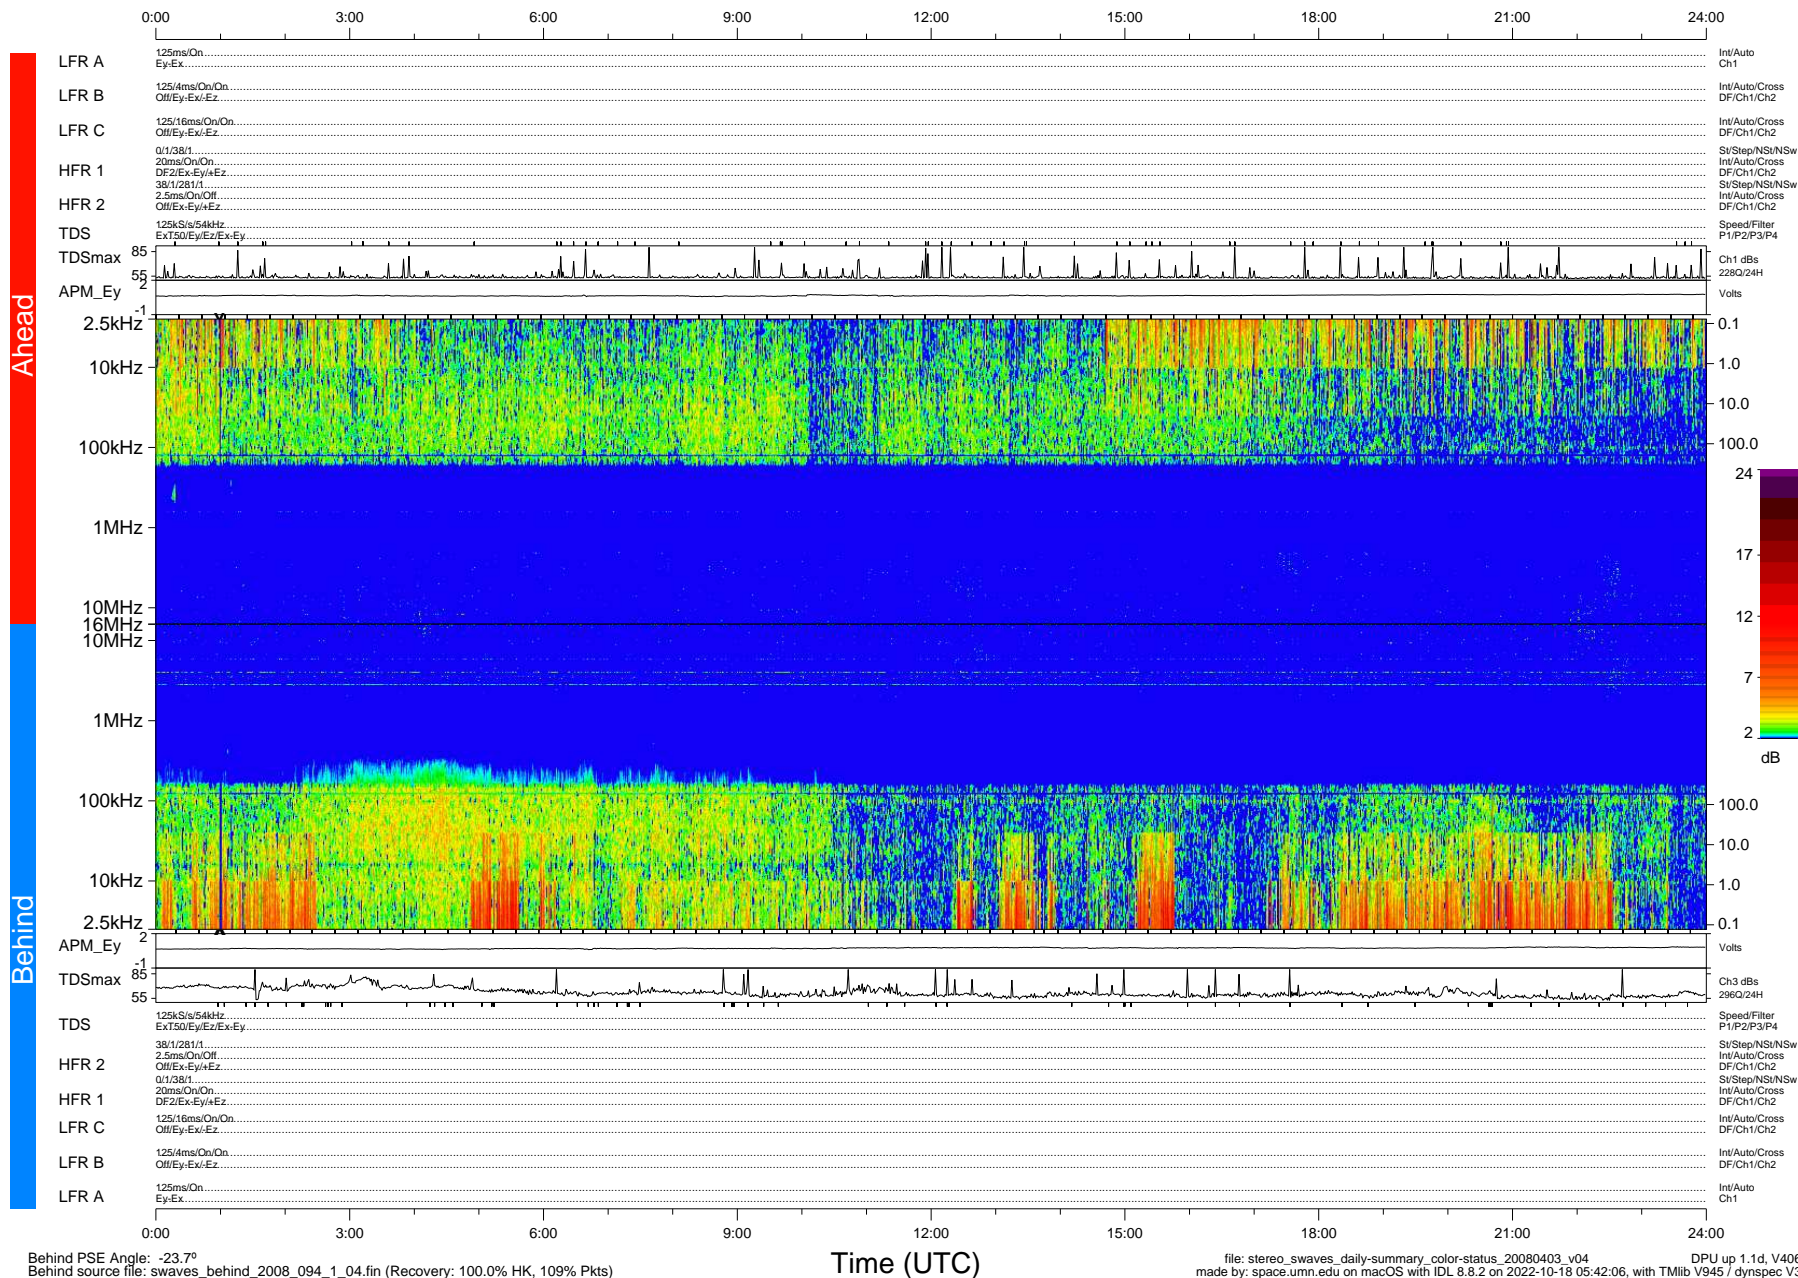

STEREO/WAVES Daily Summary - 03-Apr-2008 (DOY 094)

Ahead source file: swaves_ahead_2008_094_1_04.fin (Recovery: 100.0% HK, 99% Pkts)
Ahead PSE Angle: 24.0°

DPU up 1.4d, V406d6

Behind PSE Angle: -23.7°
Behind source file: swaves_behind_2008_094_1_04.fin (Recovery: 100.0% HK, 109% Pkts)