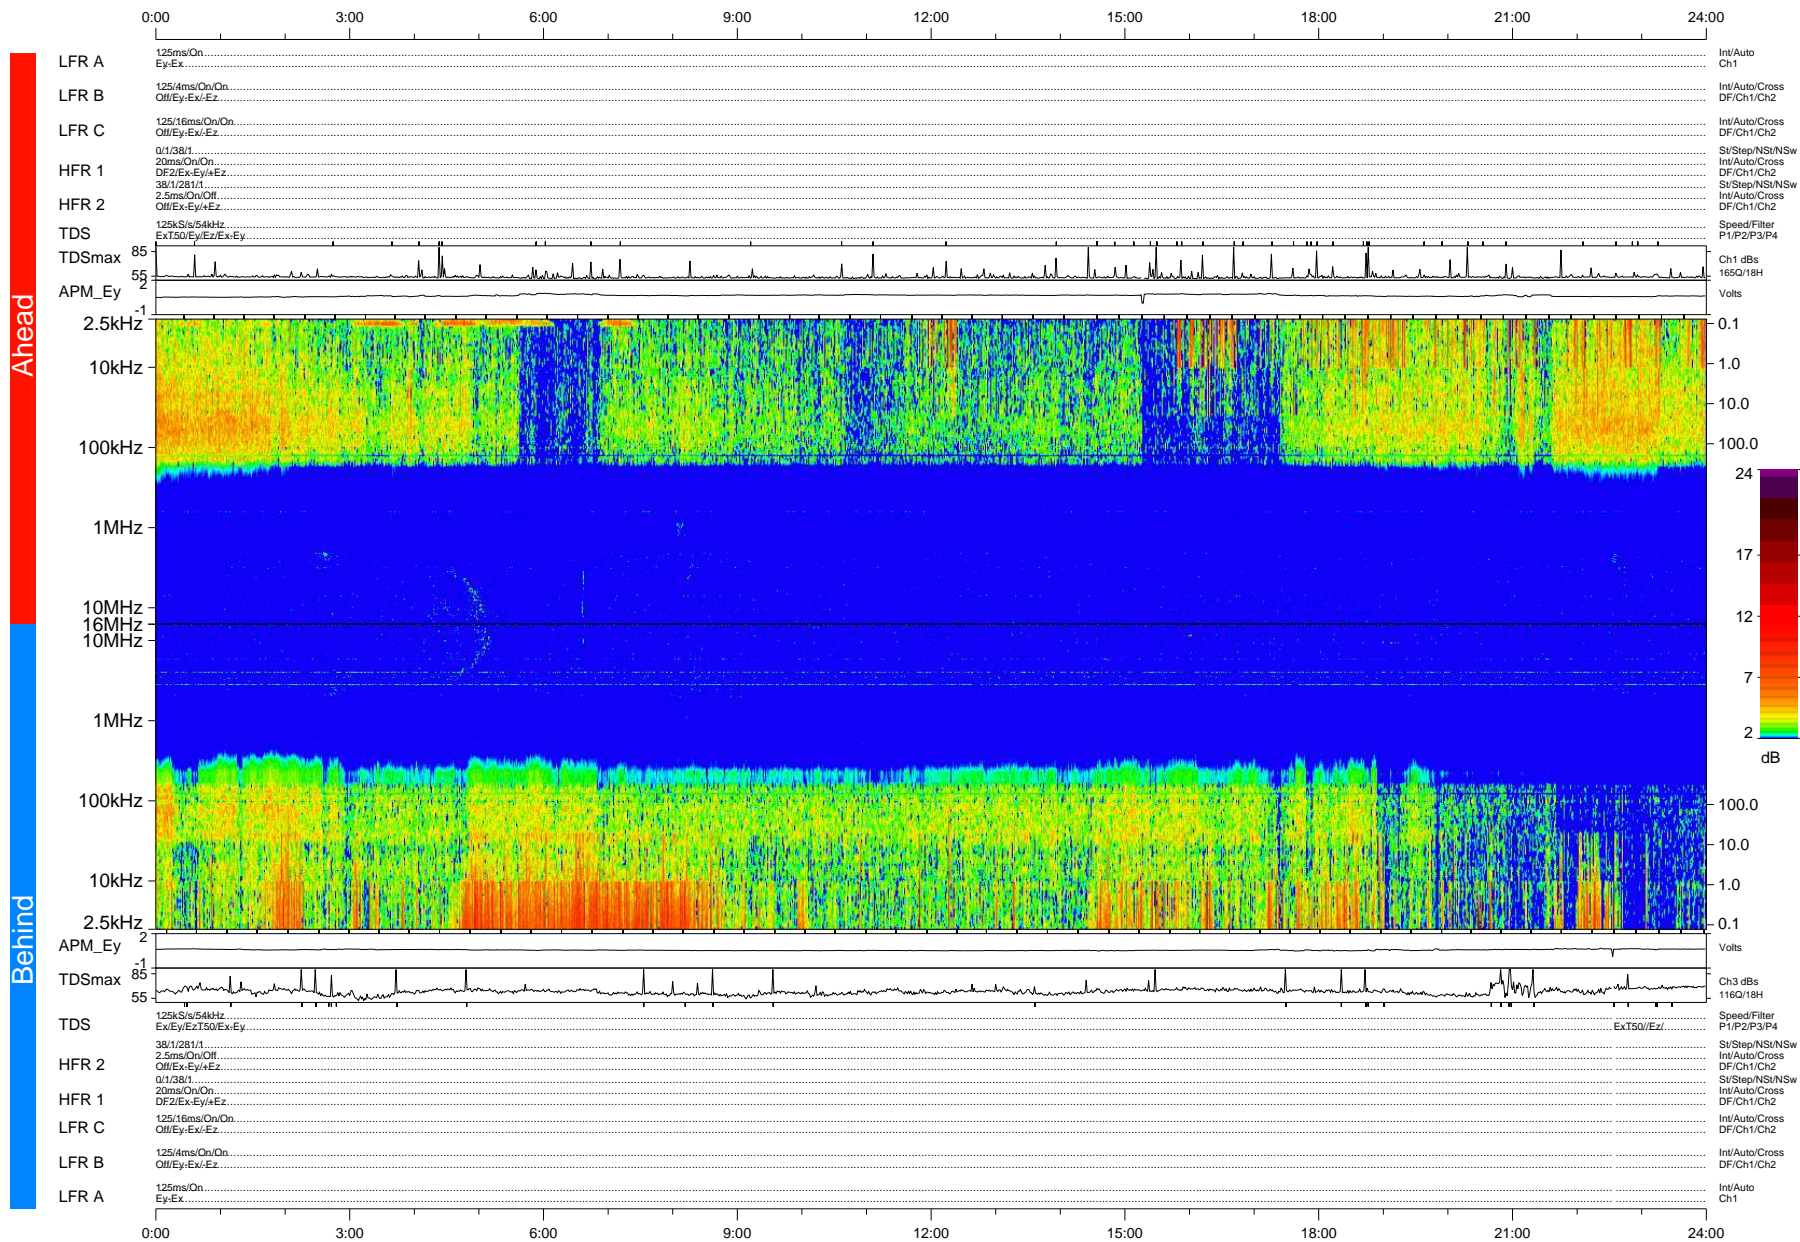

STEREO/WAVES Daily Summary - 02-Apr-2008 (DOY 093)

Ahead source file: swaves_ahead_2008_093_1_04.fin (Recovery: 99.9% HK, 87% Pkts)
Ahead PSE Angle: 23.9°

DPU up 0.4d, V406d6

Behind PSE Angle: -23.7°
Behind source file: swaves_behind_2008_093_1_04.fin (Recovery: 99.9% HK, 78% Pkts)

Time (UTC)