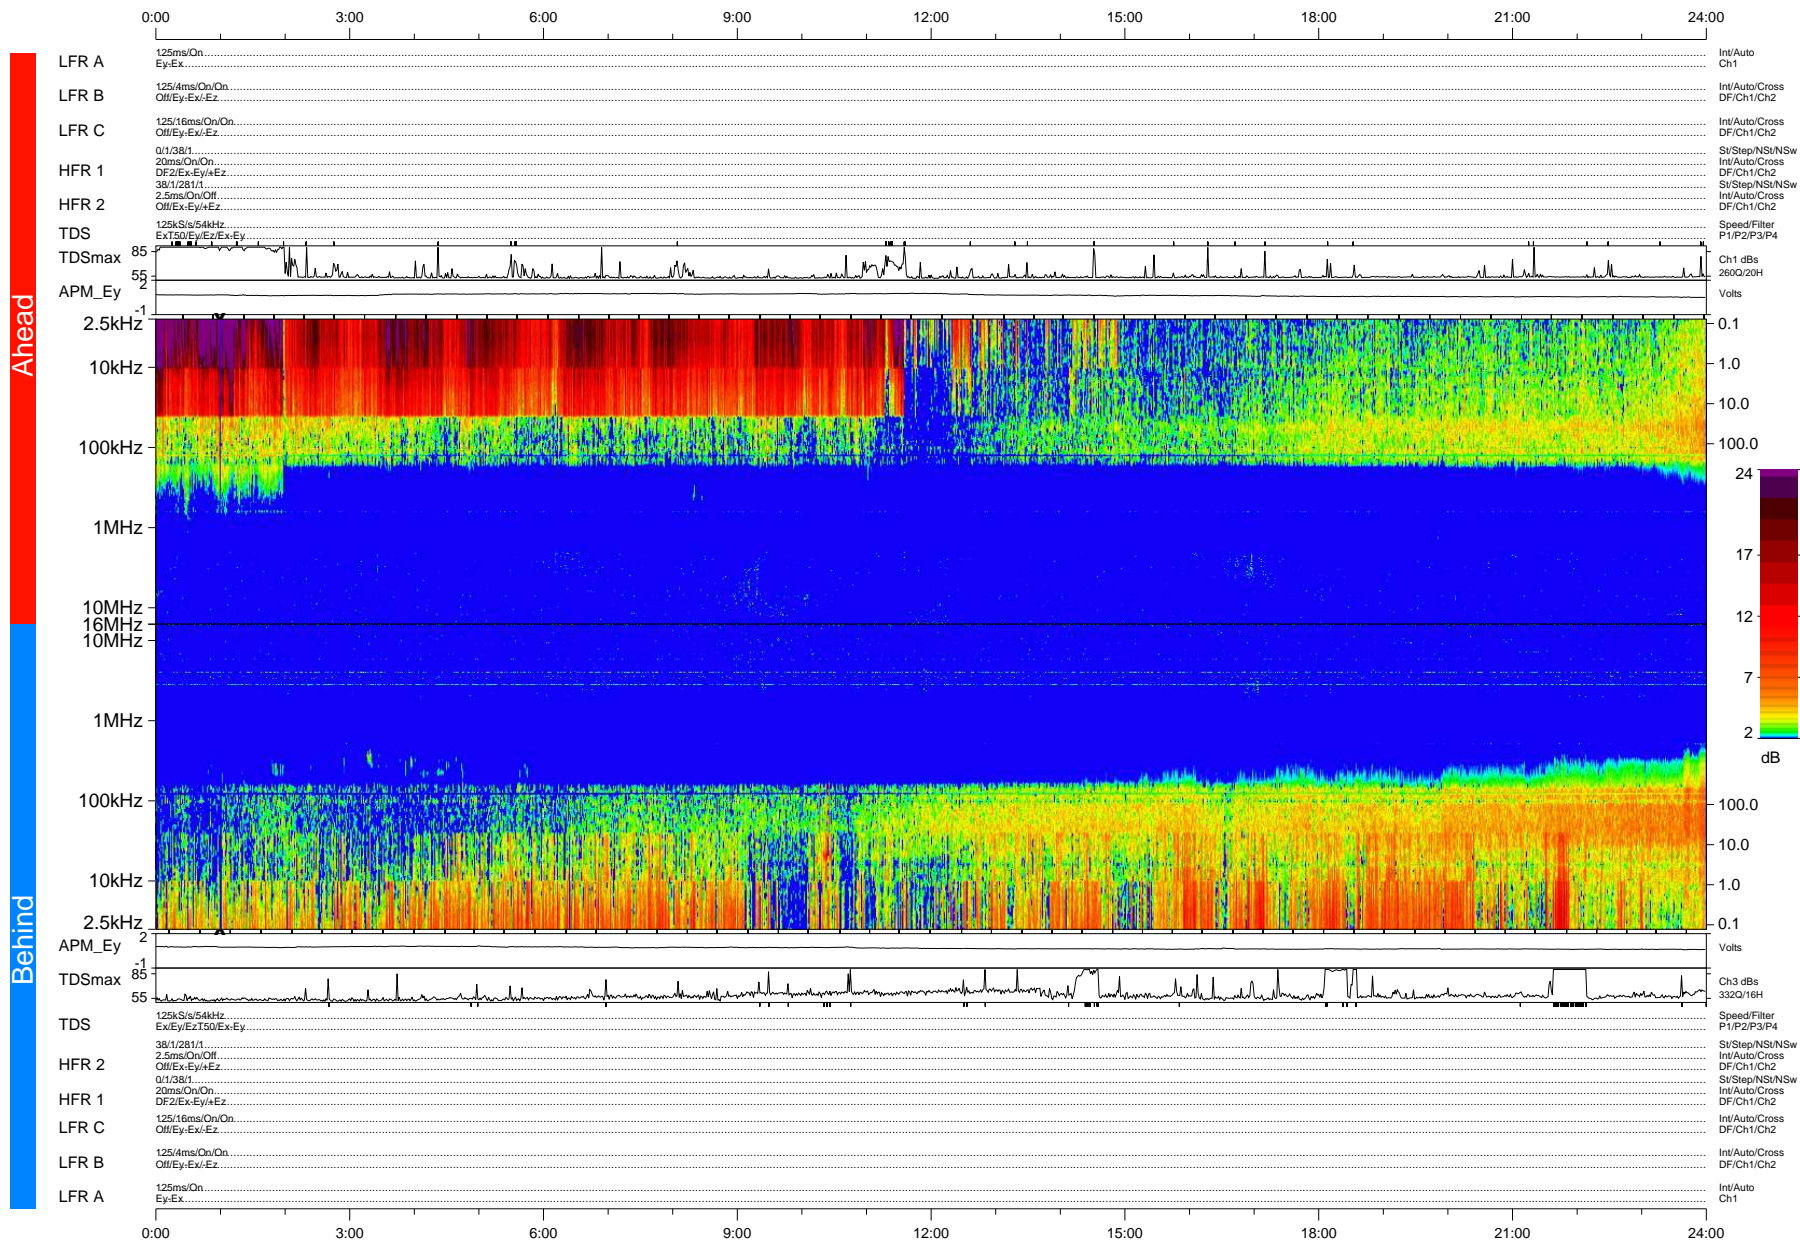

STEREO/WAVES Daily Summary - 01-Apr-2008 (DOY 092)

Ahead source file: swaves_ahead_2008_092_1_04.fin (Recovery: 100.0% HK, 99% Pkts)
Ahead PSE Angle: 23.9°

DPU up 187.5d, V388d5

Behind PSE Angle: -23.7°
Behind source file: swaves_behind_2008_092_1_04.fin (Recovery: 100.0% HK, 109% Pkts)

Time (UTC)