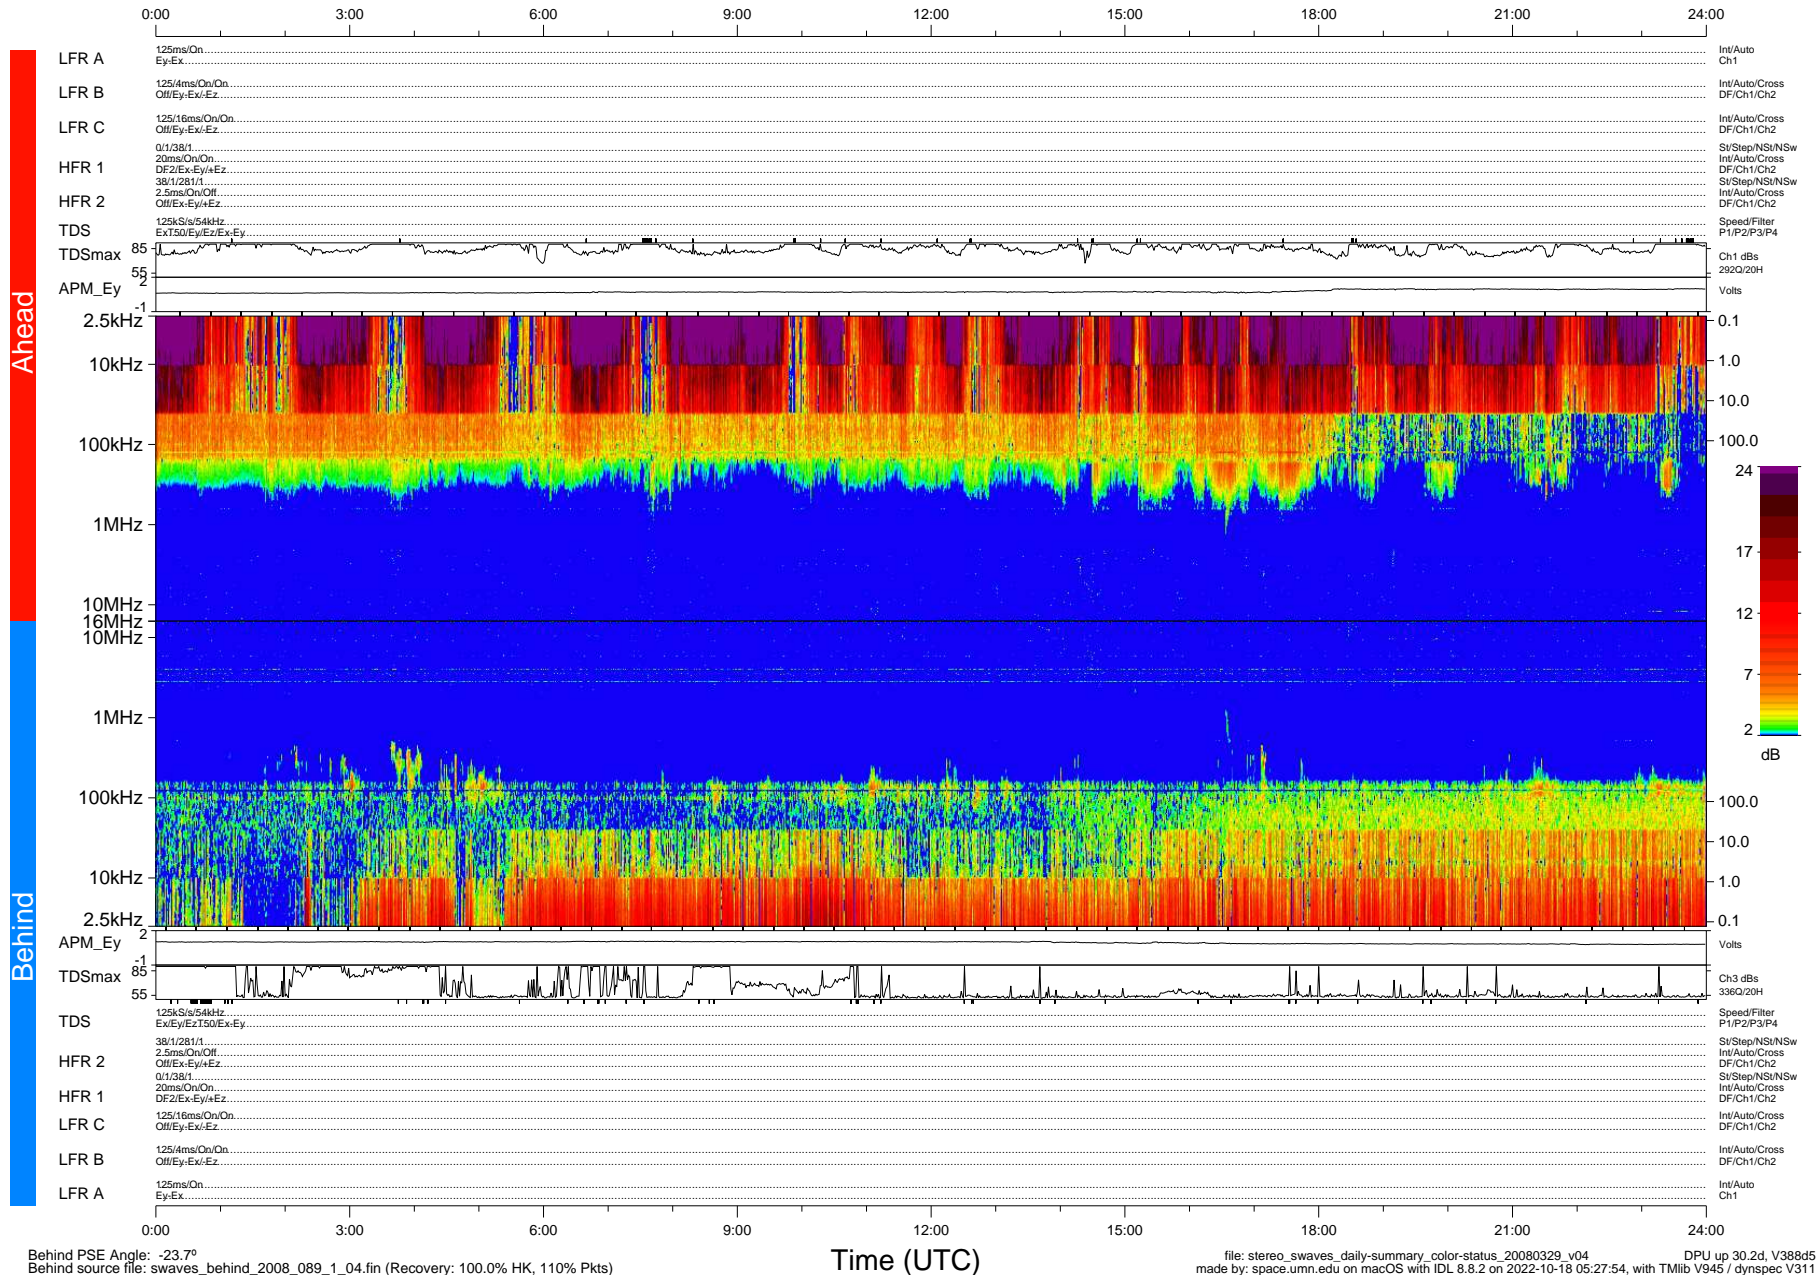

STEREO/WAVES Daily Summary - 29-Mar-2008 (DOY 089)

Ahead source file: swaves_ahead_2008_089_1_04.fin (Recovery: 100.0% HK, 104% Pkts)
Ahead PSE Angle: 23.6°

DPU up 184.5d, V388d5

Behind PSE Angle: -23.7°
Behind source file: swaves_behind_2008_089_1_04.fin (Recovery: 100.0% HK, 110% Pkts)

Time (UTC)