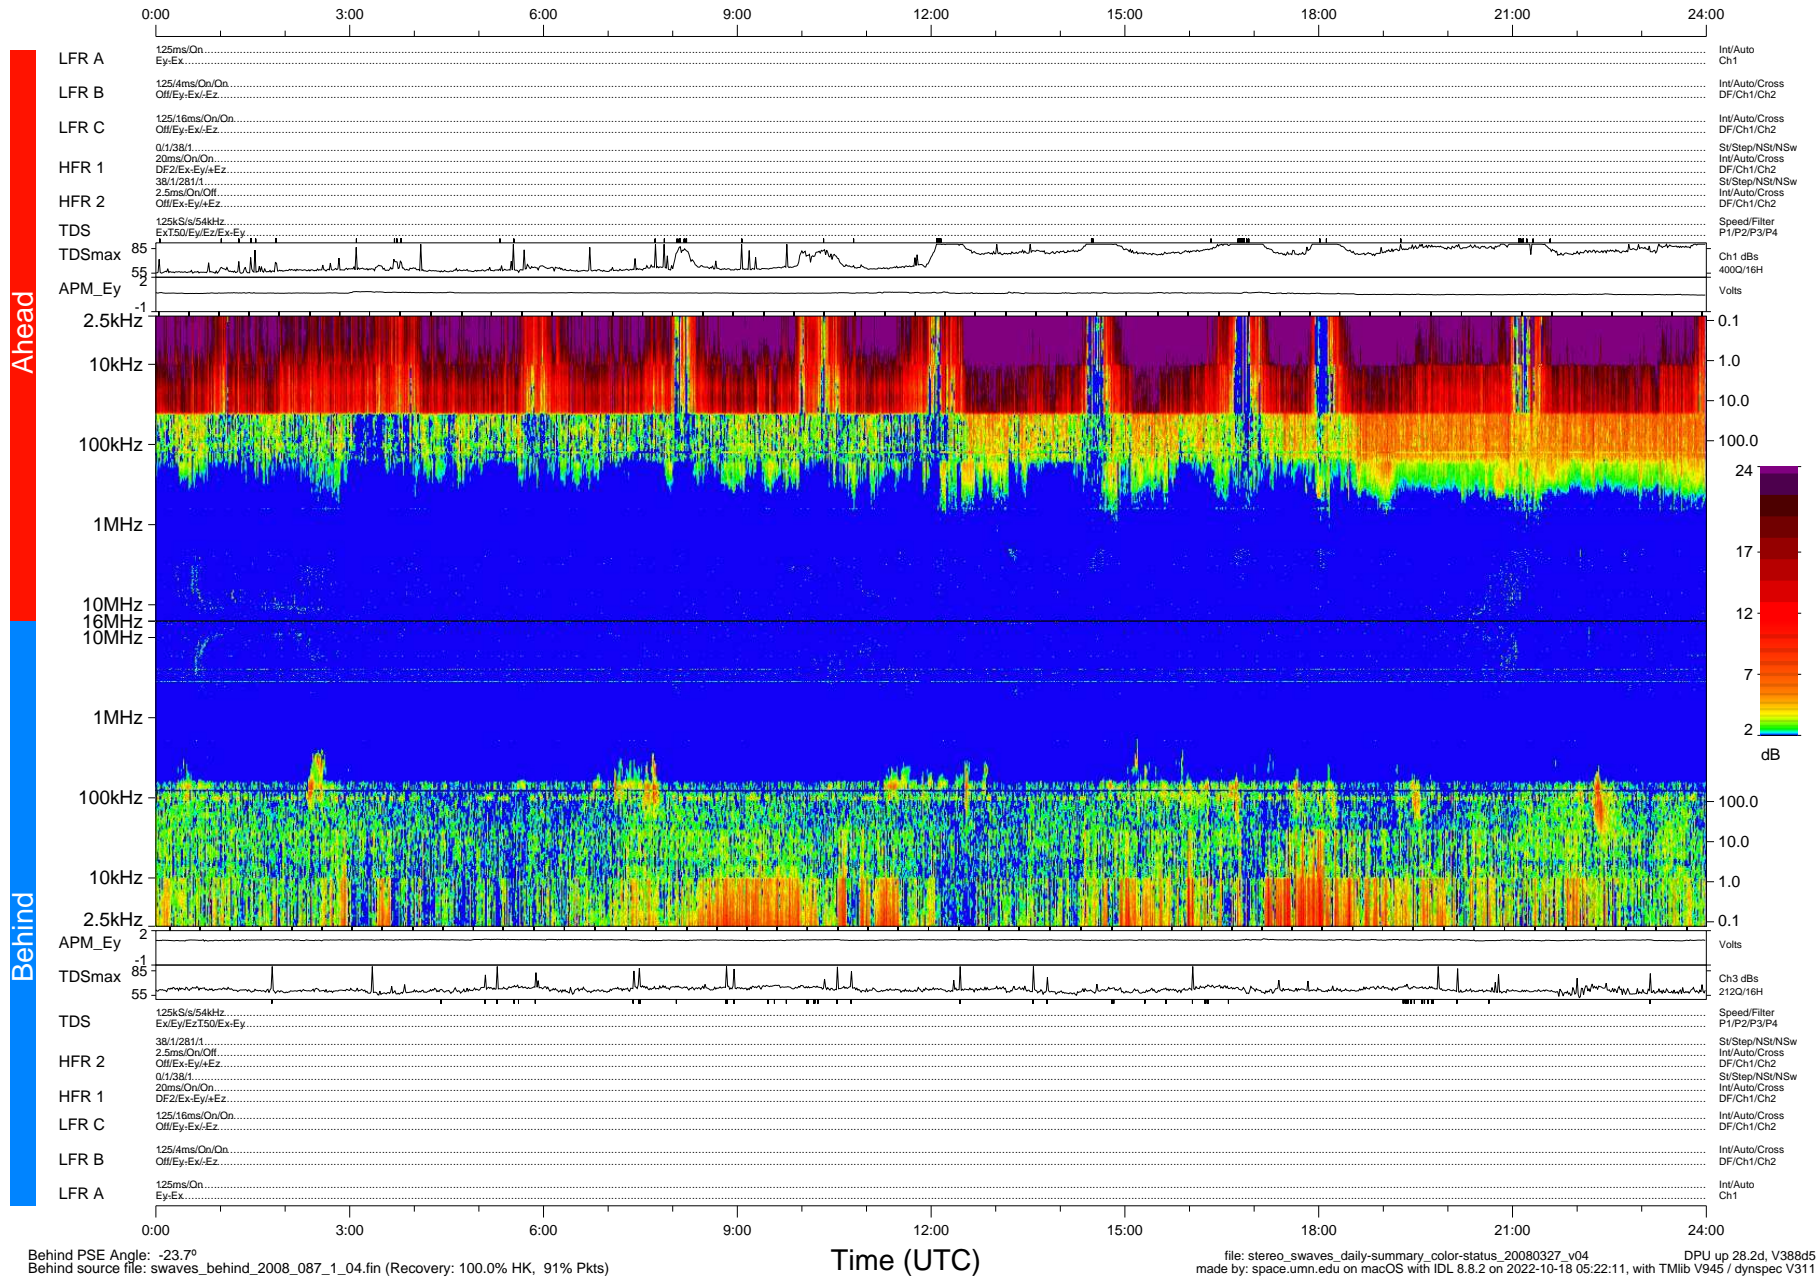

STEREO/WAVES Daily Summary - 27-Mar-2008 (DOY 087)

Ahead source file: swaves_ahead_2008_087_1_04.fin (Recovery: 100.0% HK, 119% Pkts)
Ahead PSE Angle: 23.5°

DPU up 182.5d, V388d5

Behind PSE Angle: -23.7°
Behind source file: swaves_behind_2008_087_1_04.fin (Recovery: 100.0% HK, 91% Pkts)