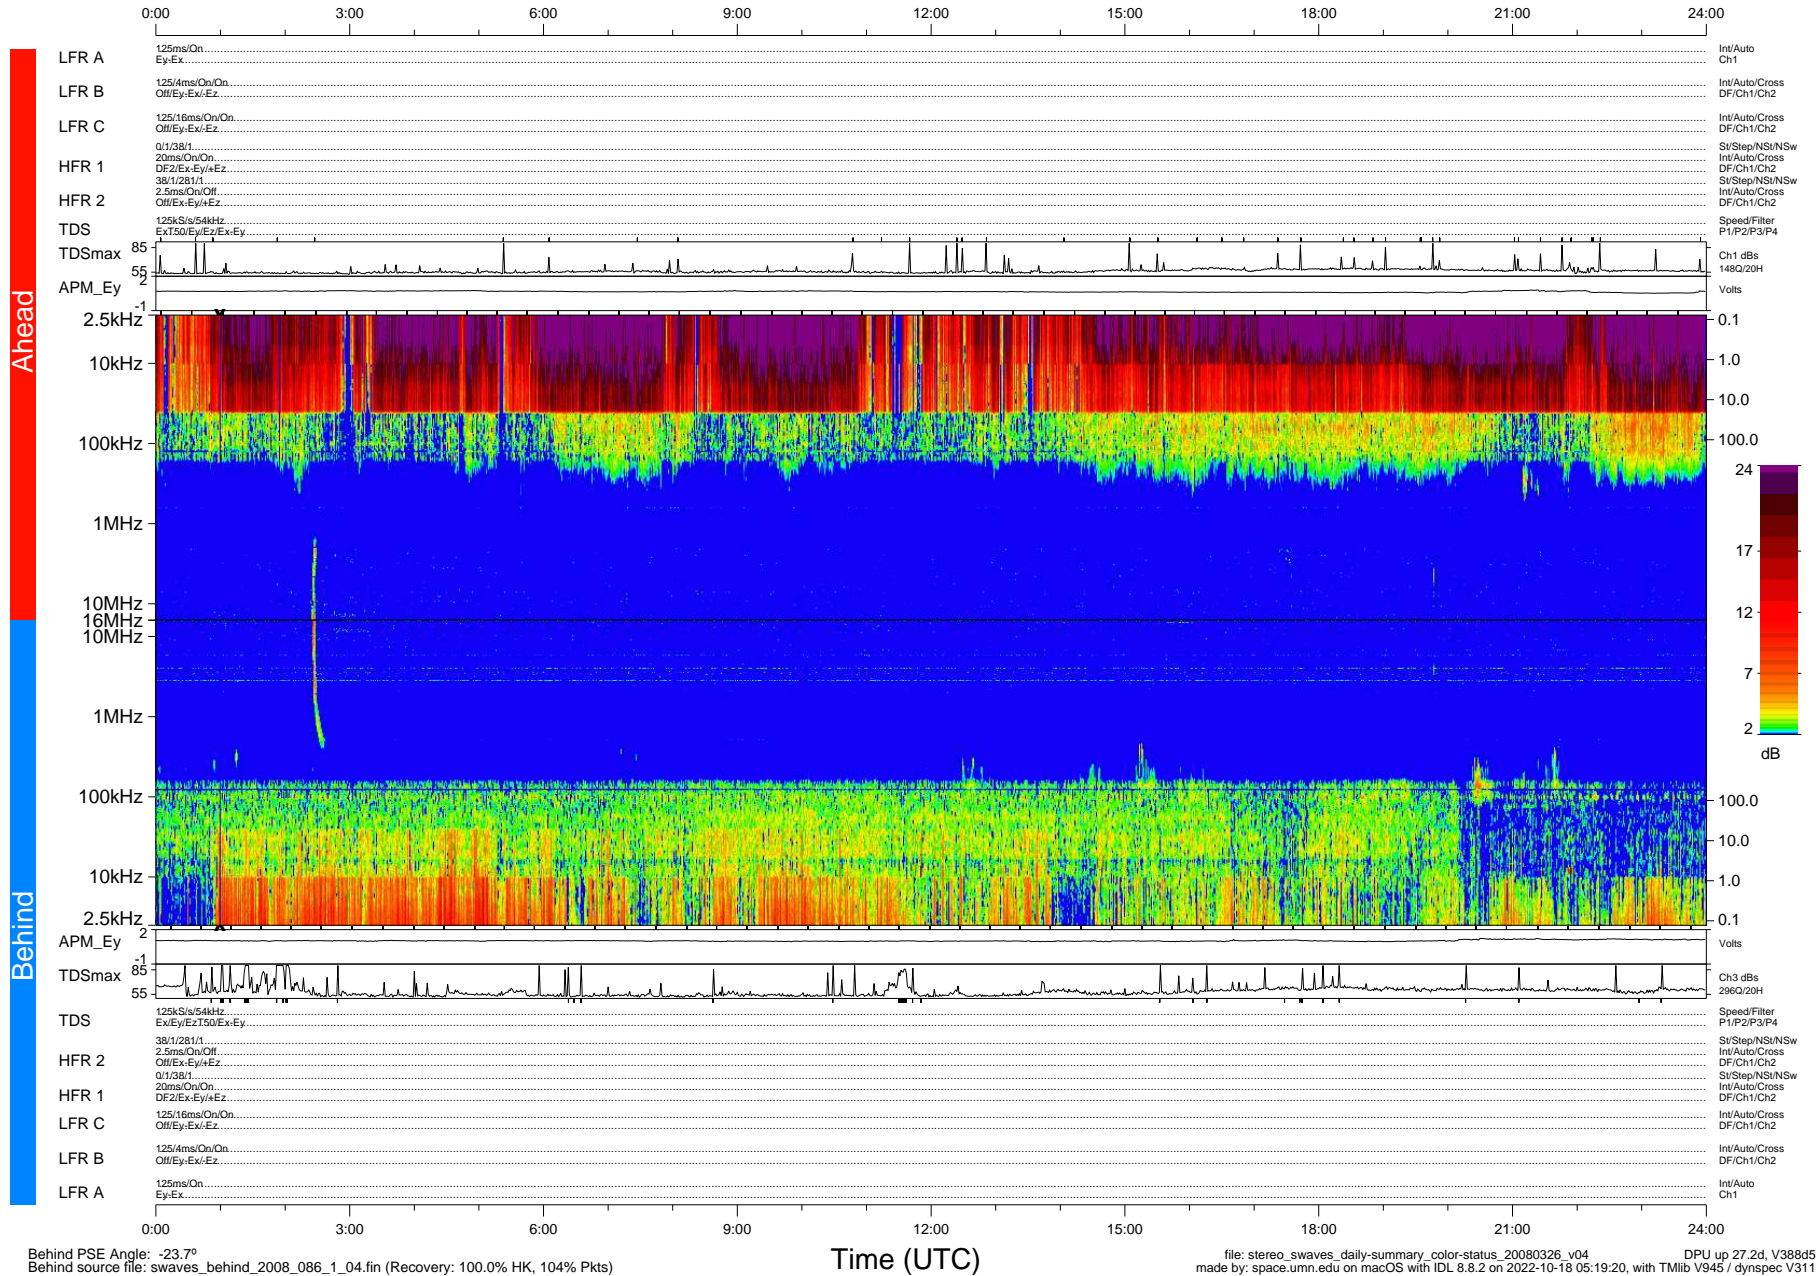

STEREO/WAVES Daily Summary - 26-Mar-2008 (DOY 086)

Ahead source file: swaves_ahead_2008_086_1_04.fin (Recovery: 100.0% HK, 82% Pkts)
Ahead PSE Angle: 23.5°

DPU up 181.5d, V388d5

Behind PSE Angle: -23.7°
Behind source file: swaves_behind_2008_086_1_04.fin (Recovery: 100.0% HK, 104% Pkts)

Time (UTC)