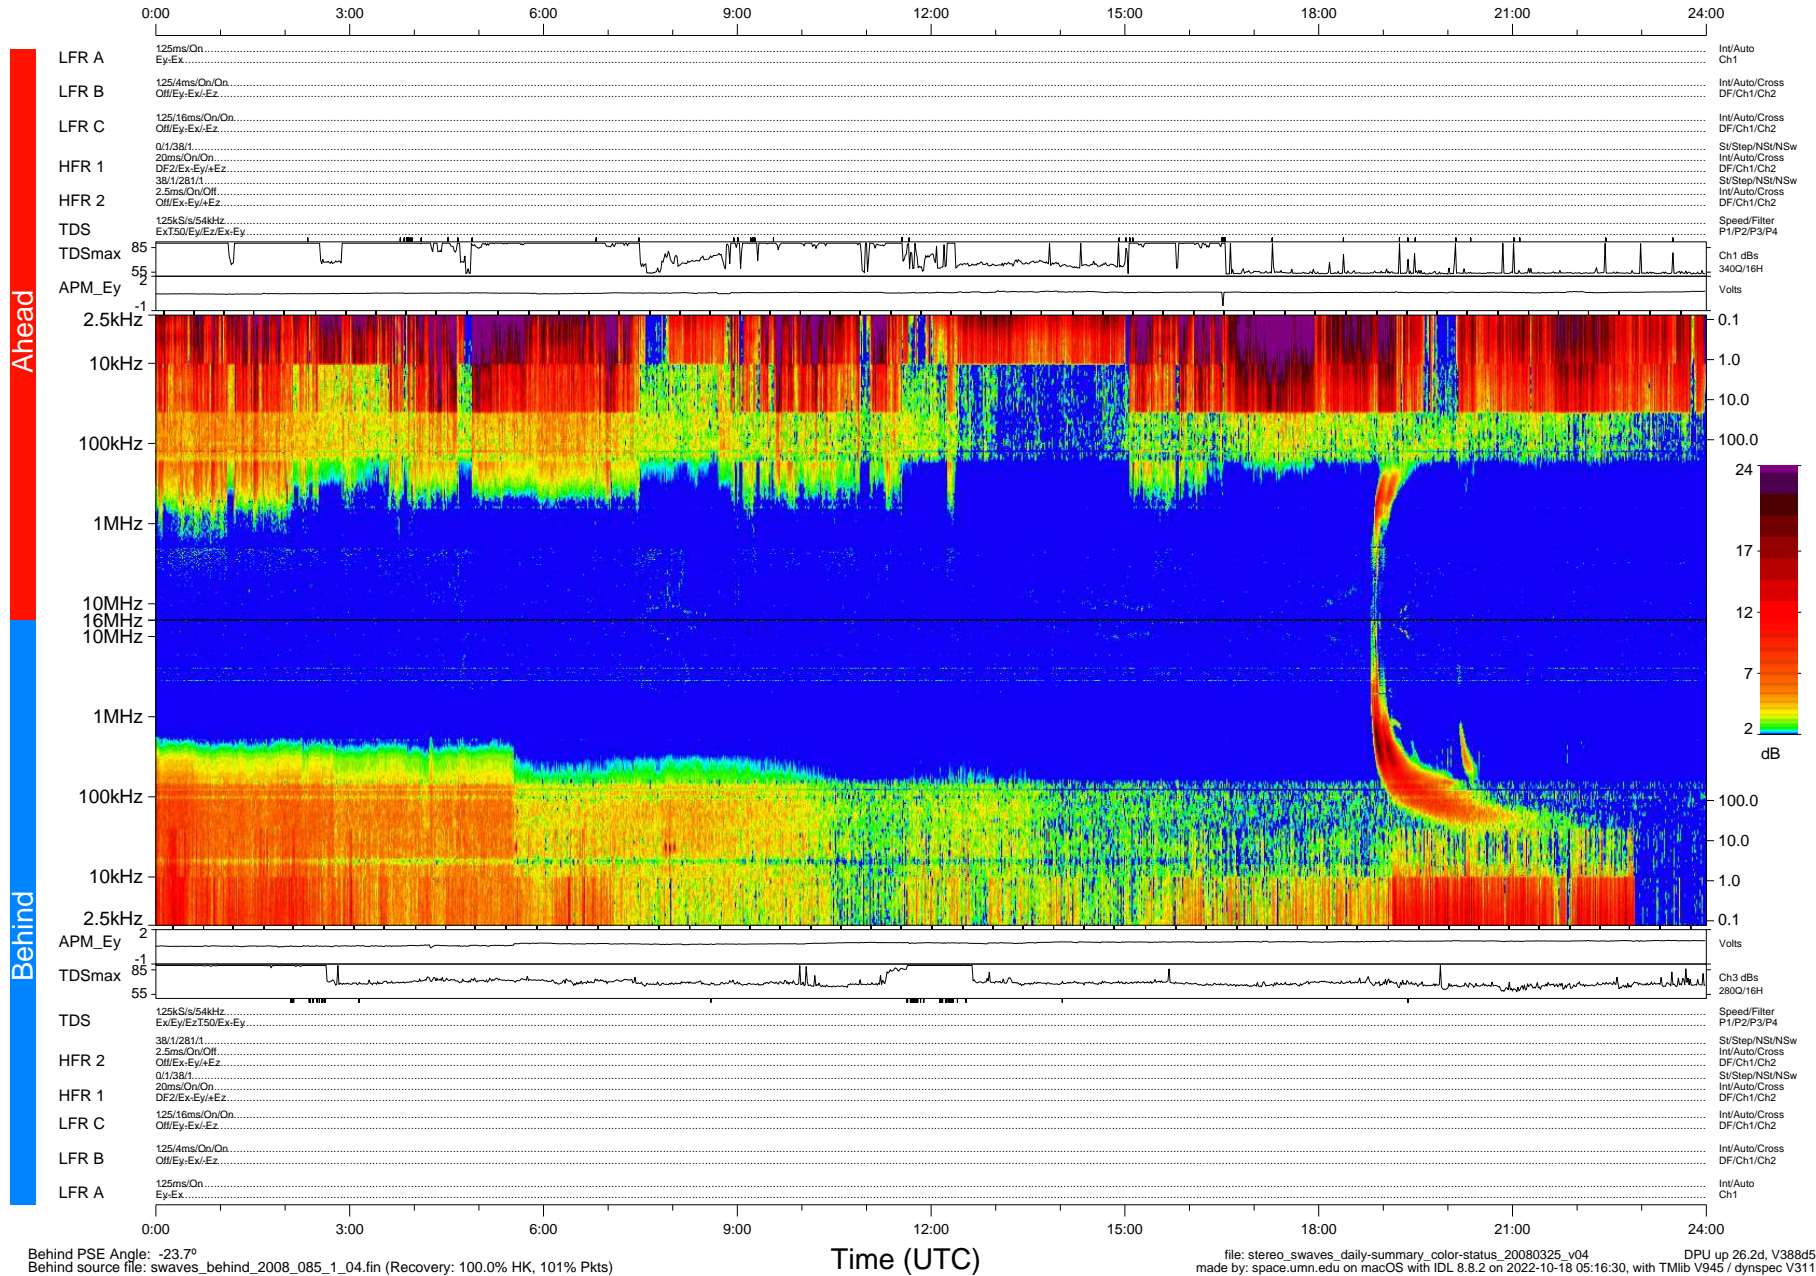

STEREO/WAVES Daily Summary - 25-Mar-2008 (DOY 085)

Ahead source file: swaves_ahead_2008_085_1_04.fin (Recovery: 100.0% HK, 110% Pkts)
Ahead PSE Angle: 23.5°

DPU up 180.5d, V388d5

Behind PSE Angle: -23.7°
Behind source file: swaves_behind_2008_085_1_04.fin (Recovery: 100.0% HK, 101% Pkts)