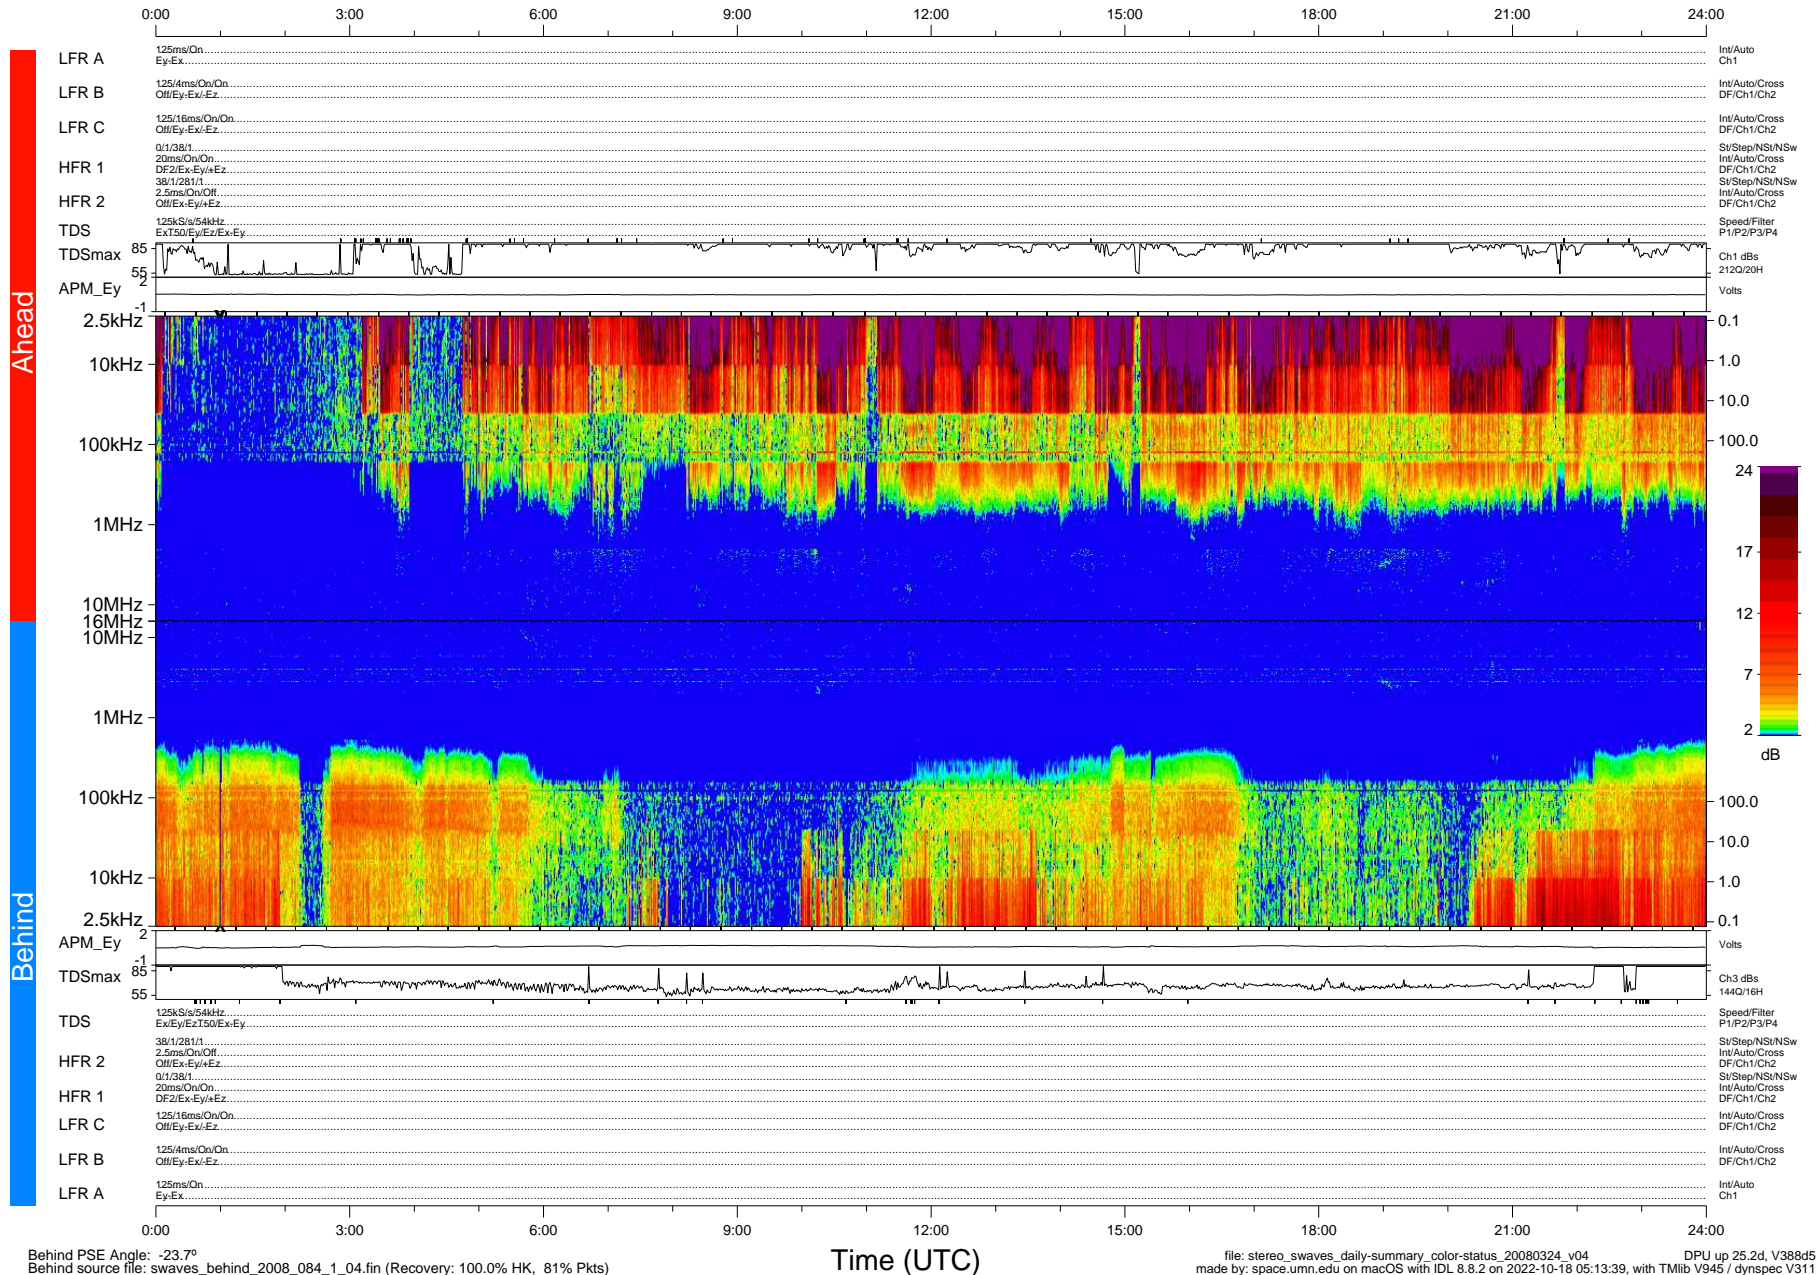

STEREO/WAVES Daily Summary - 24-Mar-2008 (DOY 084)

Ahead source file: swaves_ahead_2008_084_1_04.fin (Recovery: 100.0% HK, 92% Pkts)
 Ahead PSE Angle: 23.4°

DPU up 179.5d, V388d5

Behind PSE Angle: -23.7°
 Behind source file: swaves_behind_2008_084_1_04.fin (Recovery: 100.0% HK, 81% Pkts)

file: stereo_swaves_daily-summary_color-status_20080324_v04
 made by: space.umn.edu on macOS with IDL 8.8.2 on 2022-10-18 05:13:39, with TLib V945 / dynspec V311
 DPU up 25.2d, V388d5