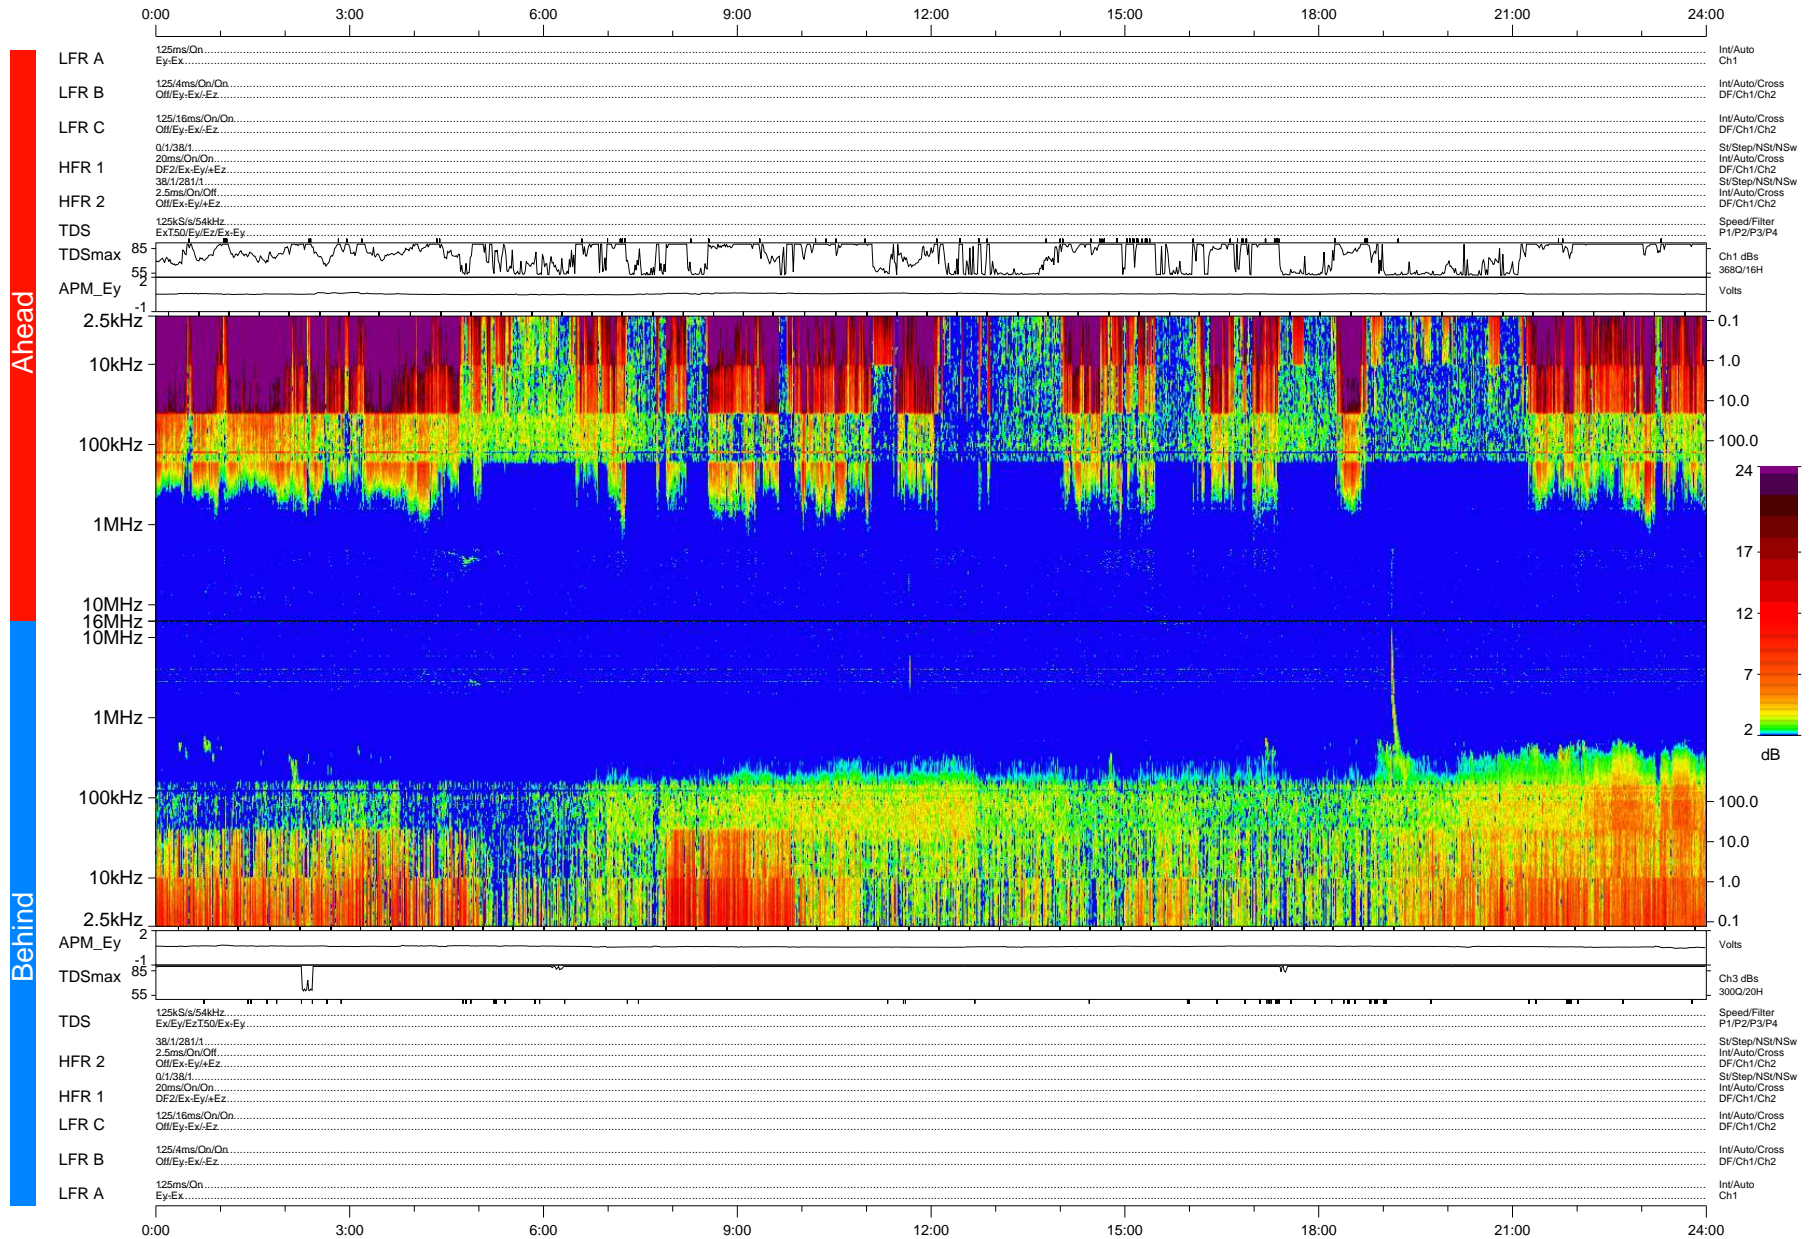

# STEREO/WAVES Daily Summary - 23-Mar-2008 (DOY 083)

Ahead source file: swaves\_ahead\_2008\_083\_1\_04.fin (Recovery: 100.0% HK, 114% Pkts)  
 Ahead PSE Angle: 23.4°

DPU up 178.5d, V388d5

Behind PSE Angle: -23.6°  
 Behind source file: swaves\_behind\_2008\_083\_1\_04.fin (Recovery: 100.0% HK, 105% Pkts)

Time (UTC)

file: stereo\_swaves\_daily-summary\_color-status\_20080323\_v04 DPU up 24.2d, V388d5  
 made by: space.umn.edu on macOS with IDL 8.8.2 on 2022-10-18 05:10:50, with Tlib V945 / dynspec V311