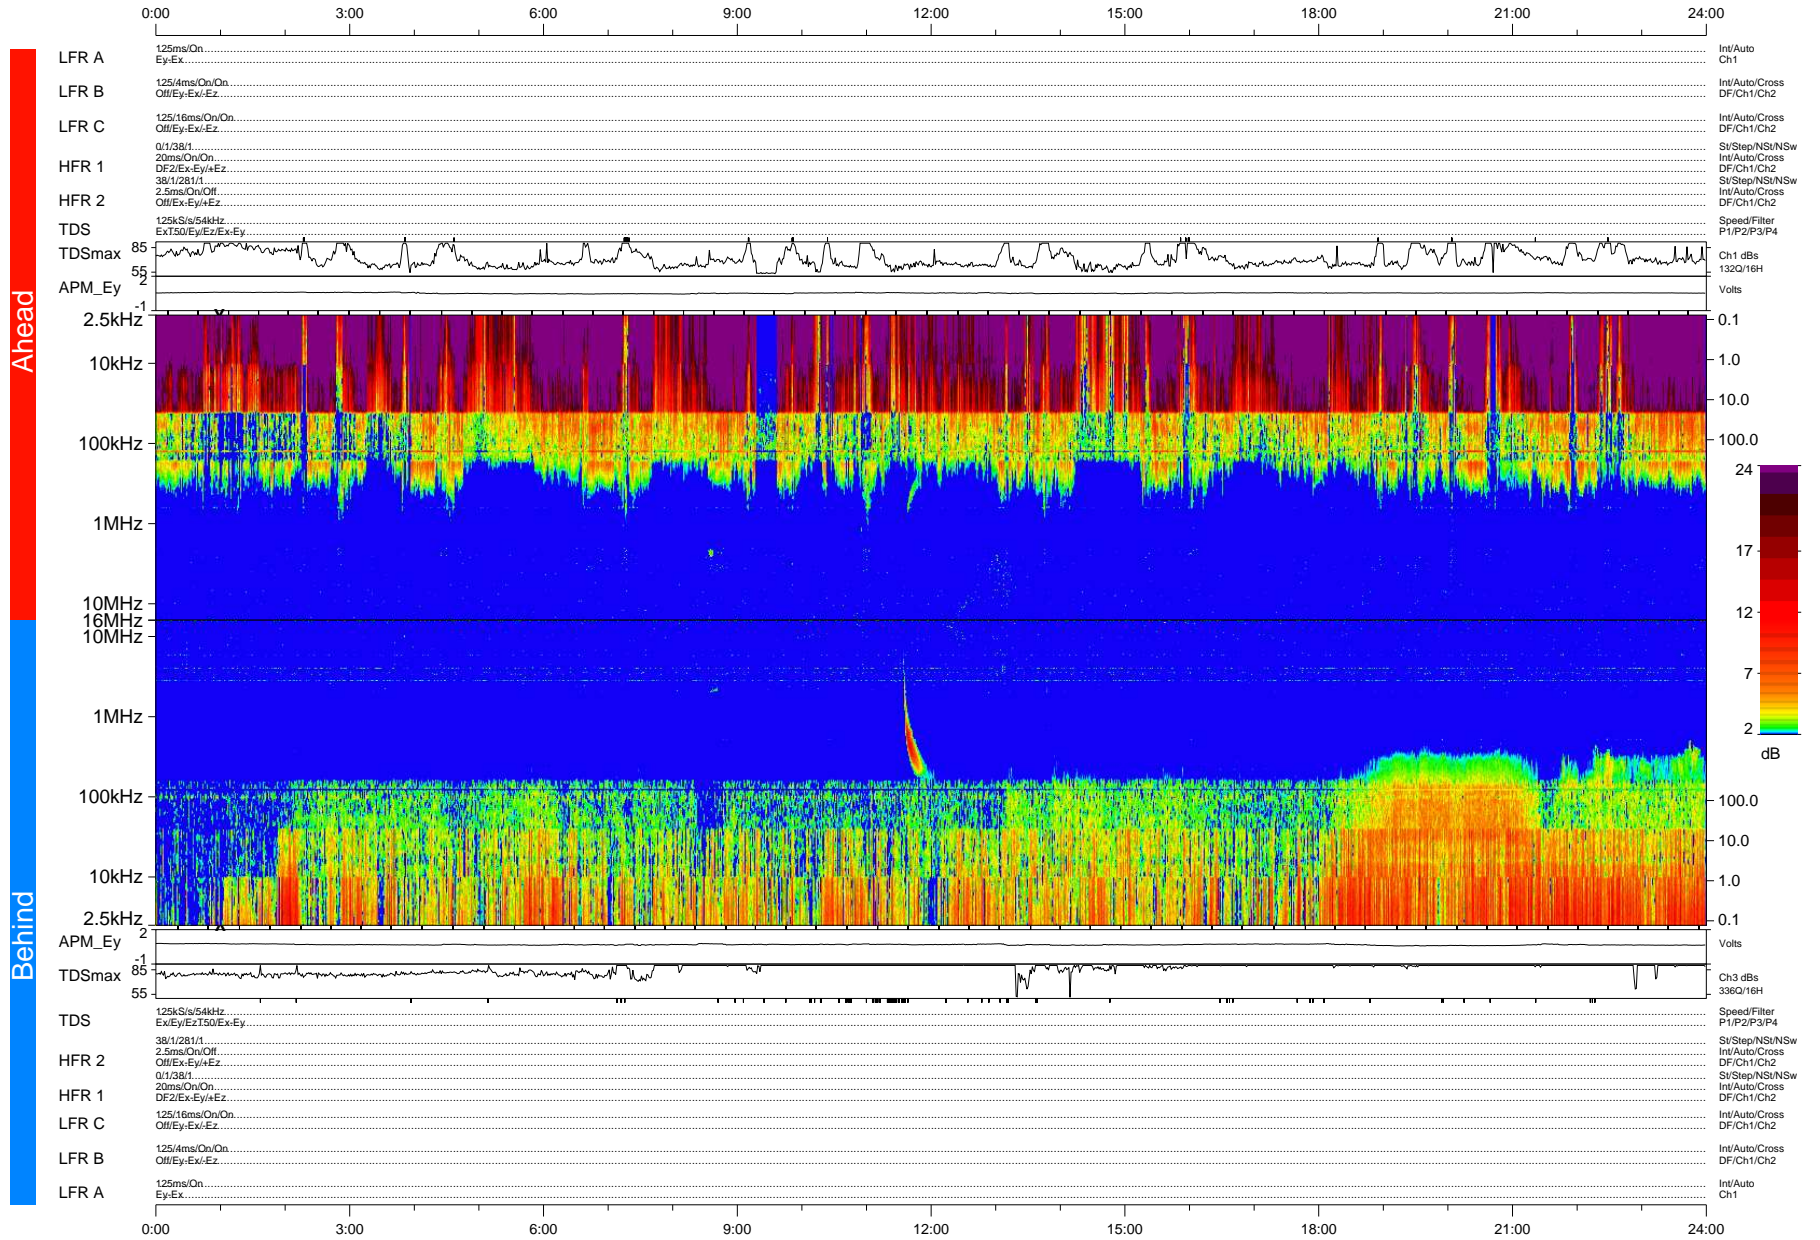

STEREO/WAVES Daily Summary - 22-Mar-2008 (DOY 082)

Ahead source file: swaves_ahead_2008_082_1_04.fin (Recovery: 100.0% HK, 79% Pkts)
Ahead PSE Angle: 23.3°

DPU up 177.5d, V388d5

Behind PSE Angle: -23.6°
Behind source file: swaves_behind_2008_082_1_04.fin (Recovery: 100.0% HK, 109% Pkts)

Time (UTC)