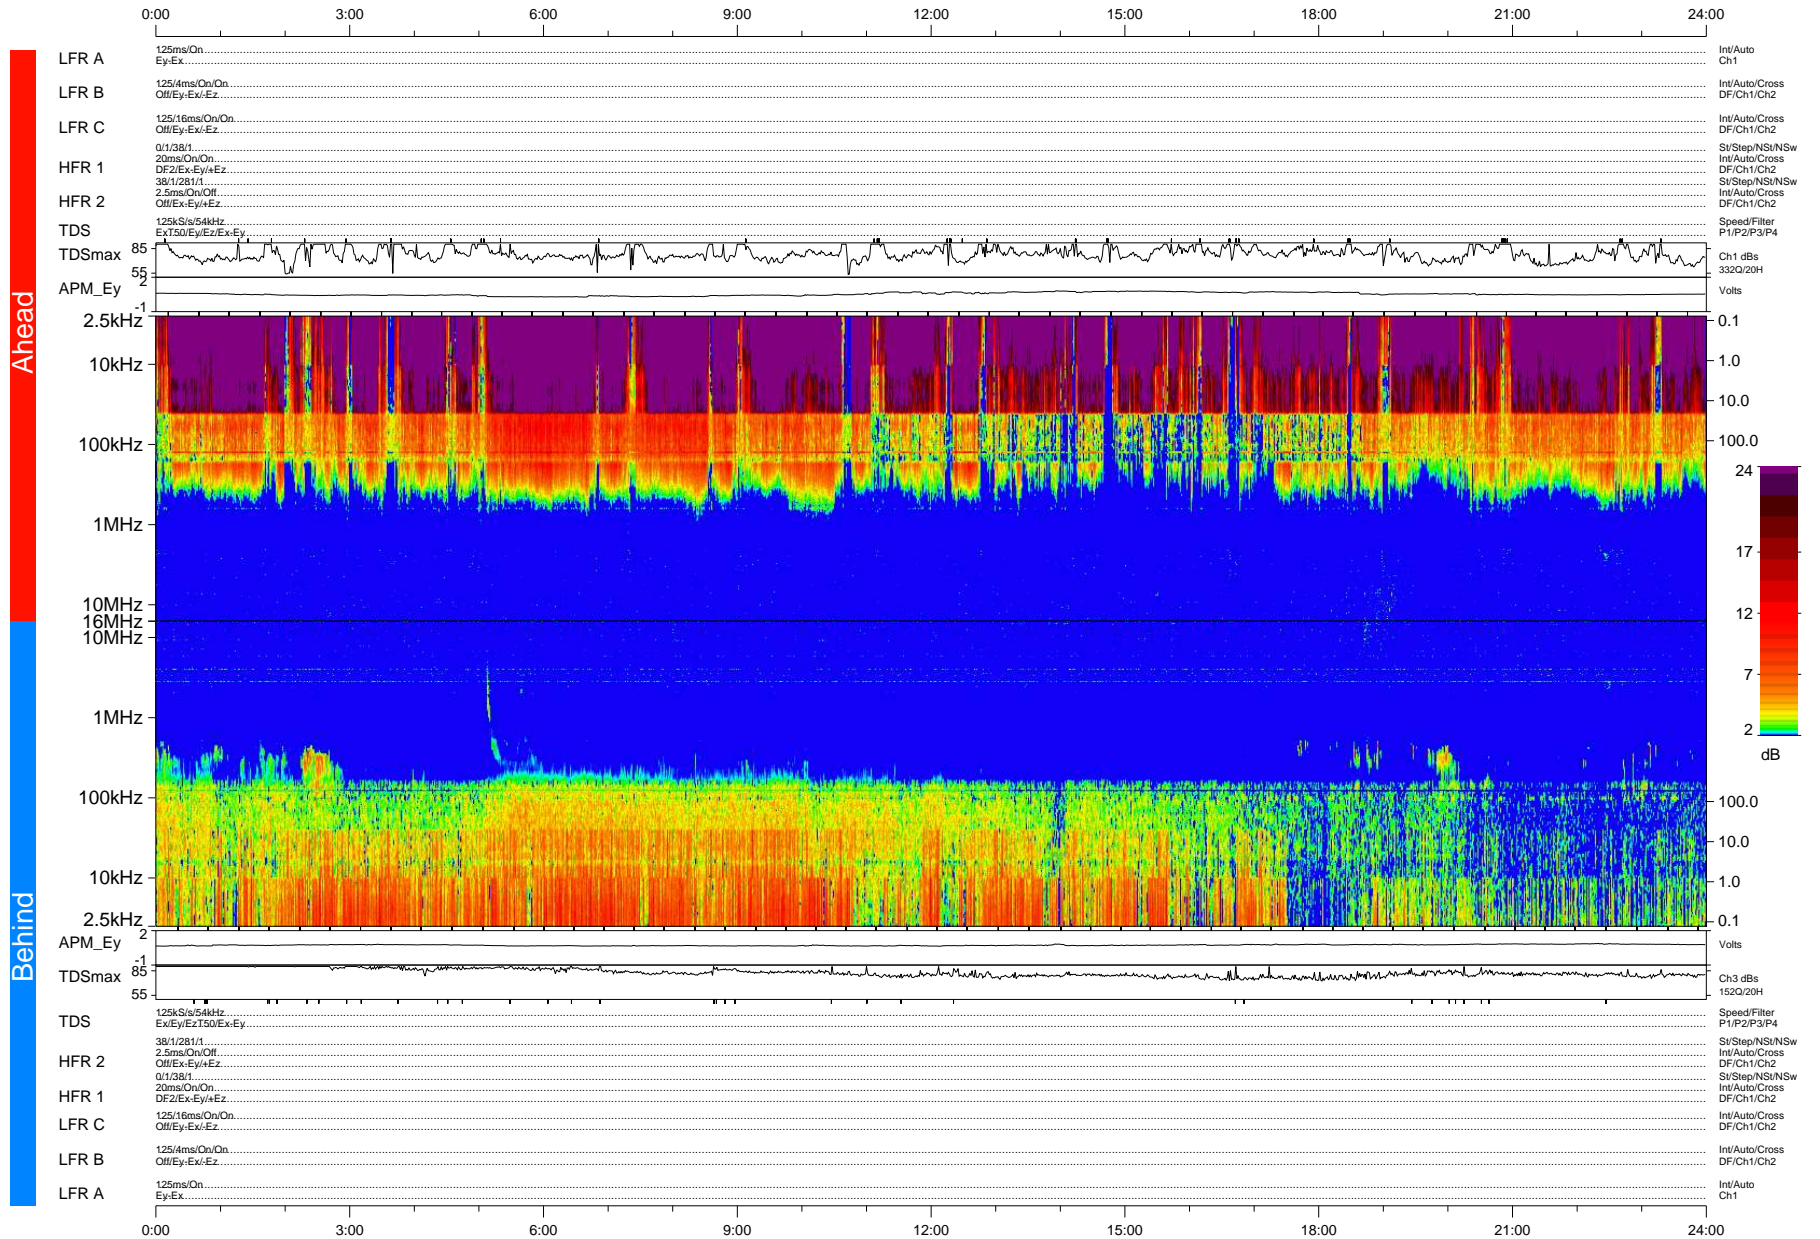

STEREO/WAVES Daily Summary - 21-Mar-2008 (DOY 081)

Ahead source file: swaves_ahead_2008_081_1_04.fin (Recovery: 100.0% HK, 109% Pkts)
Ahead PSE Angle: 23.2°

DPU up 176.5d, V388d5

Behind PSE Angle: -23.7°
Behind source file: swaves_behind_2008_081_1_04.fin (Recovery: 100.0% HK, 83% Pkts)

Time (UTC)