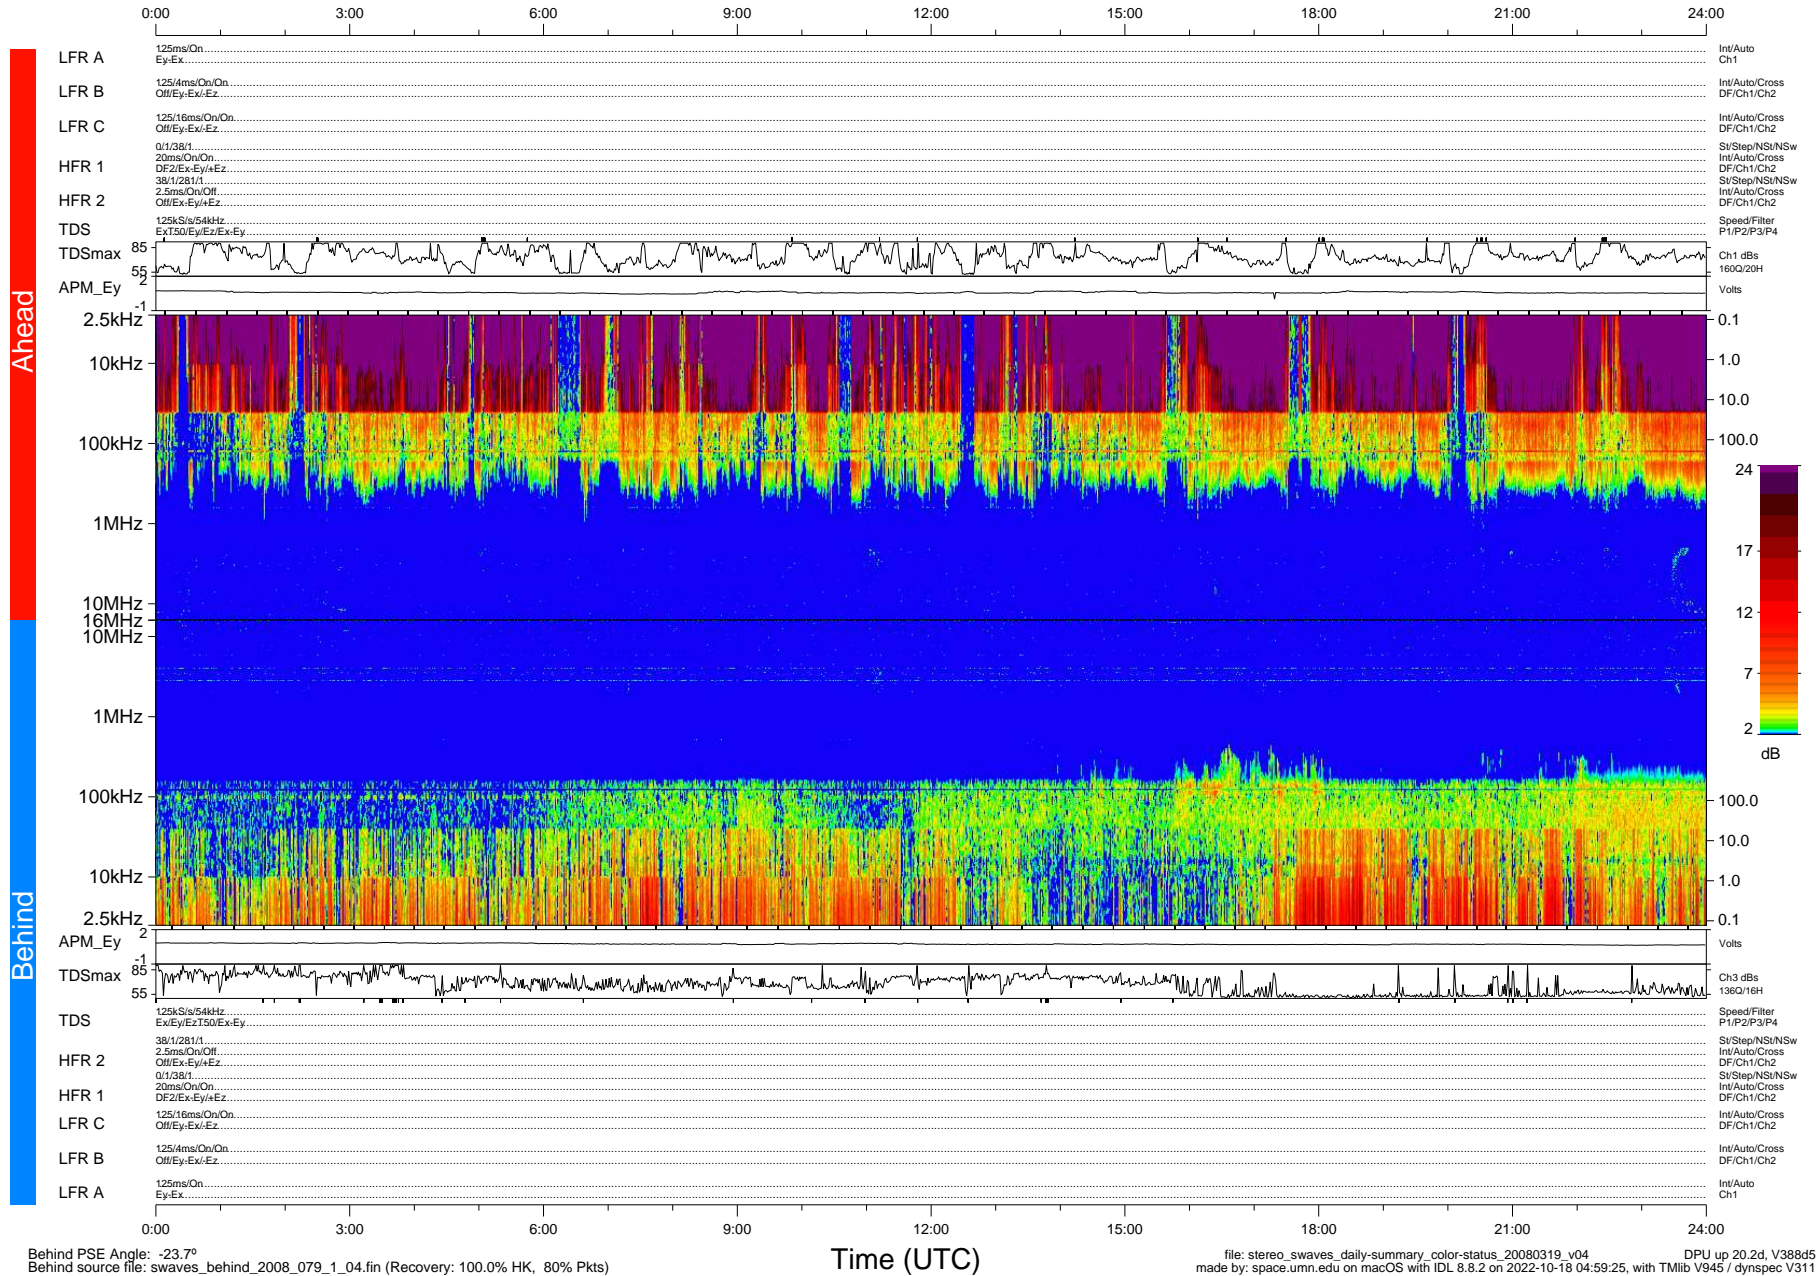

STEREO/WAVES Daily Summary - 19-Mar-2008 (DOY 079)

Ahead source file: swaves_ahead_2008_079_1_04.fin (Recovery: 100.1% HK, 84% Pkts)
Ahead PSE Angle: 23.1°

DPU up 174.5d, V388d5

Behind PSE Angle: -23.7°
Behind source file: swaves_behind_2008_079_1_04.fin (Recovery: 100.0% HK, 80% Pkts)