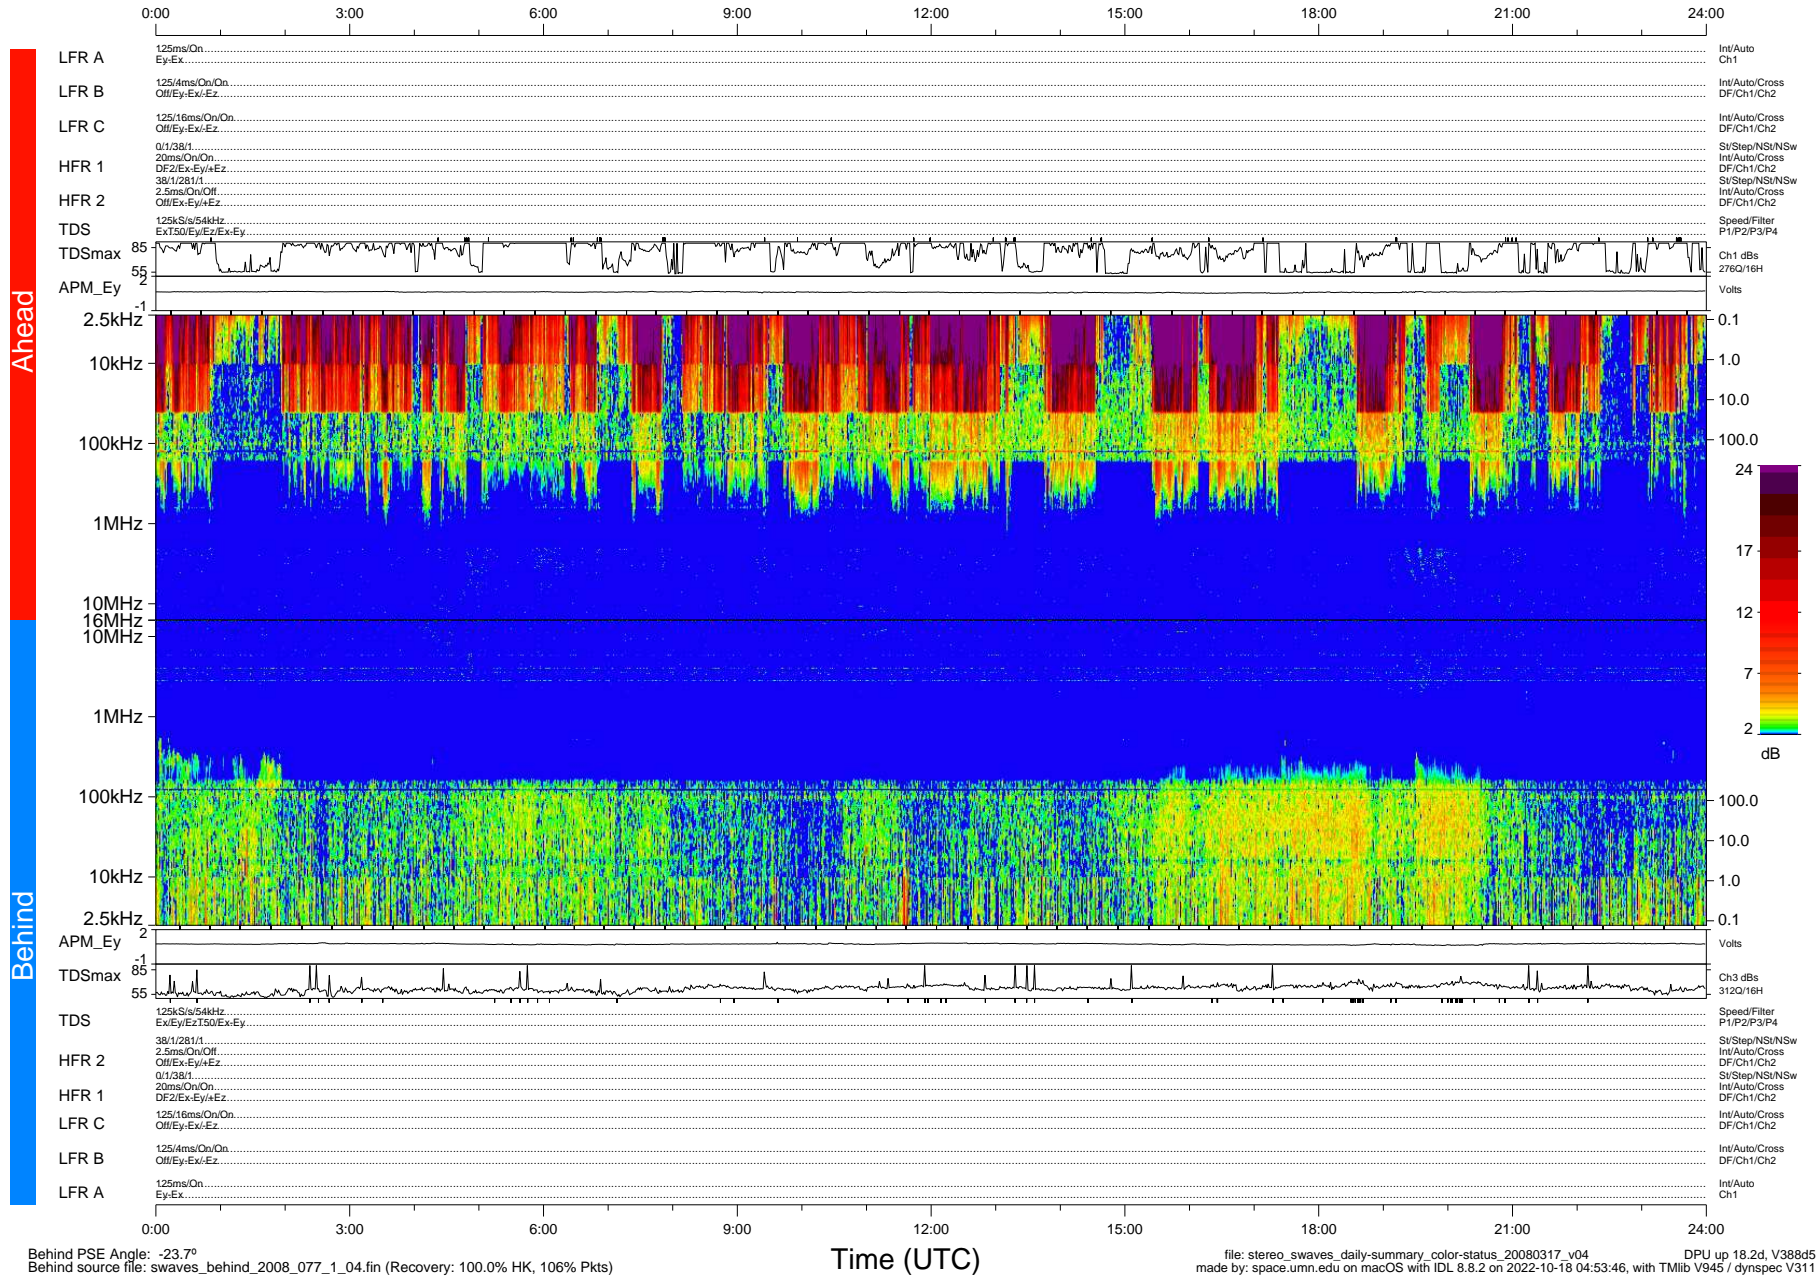

STEREO/WAVES Daily Summary - 17-Mar-2008 (DOY 077)

Ahead source file: swaves_ahead_2008_077_1_04.fin (Recovery: 100.0% HK, 101% Pkts)
Ahead PSE Angle: 23.0°

DPU up 172.5d, V388d5

Behind PSE Angle: -23.7°
Behind source file: swaves_behind_2008_077_1_04.fin (Recovery: 100.0% HK, 106% Pkts)

Time (UTC)