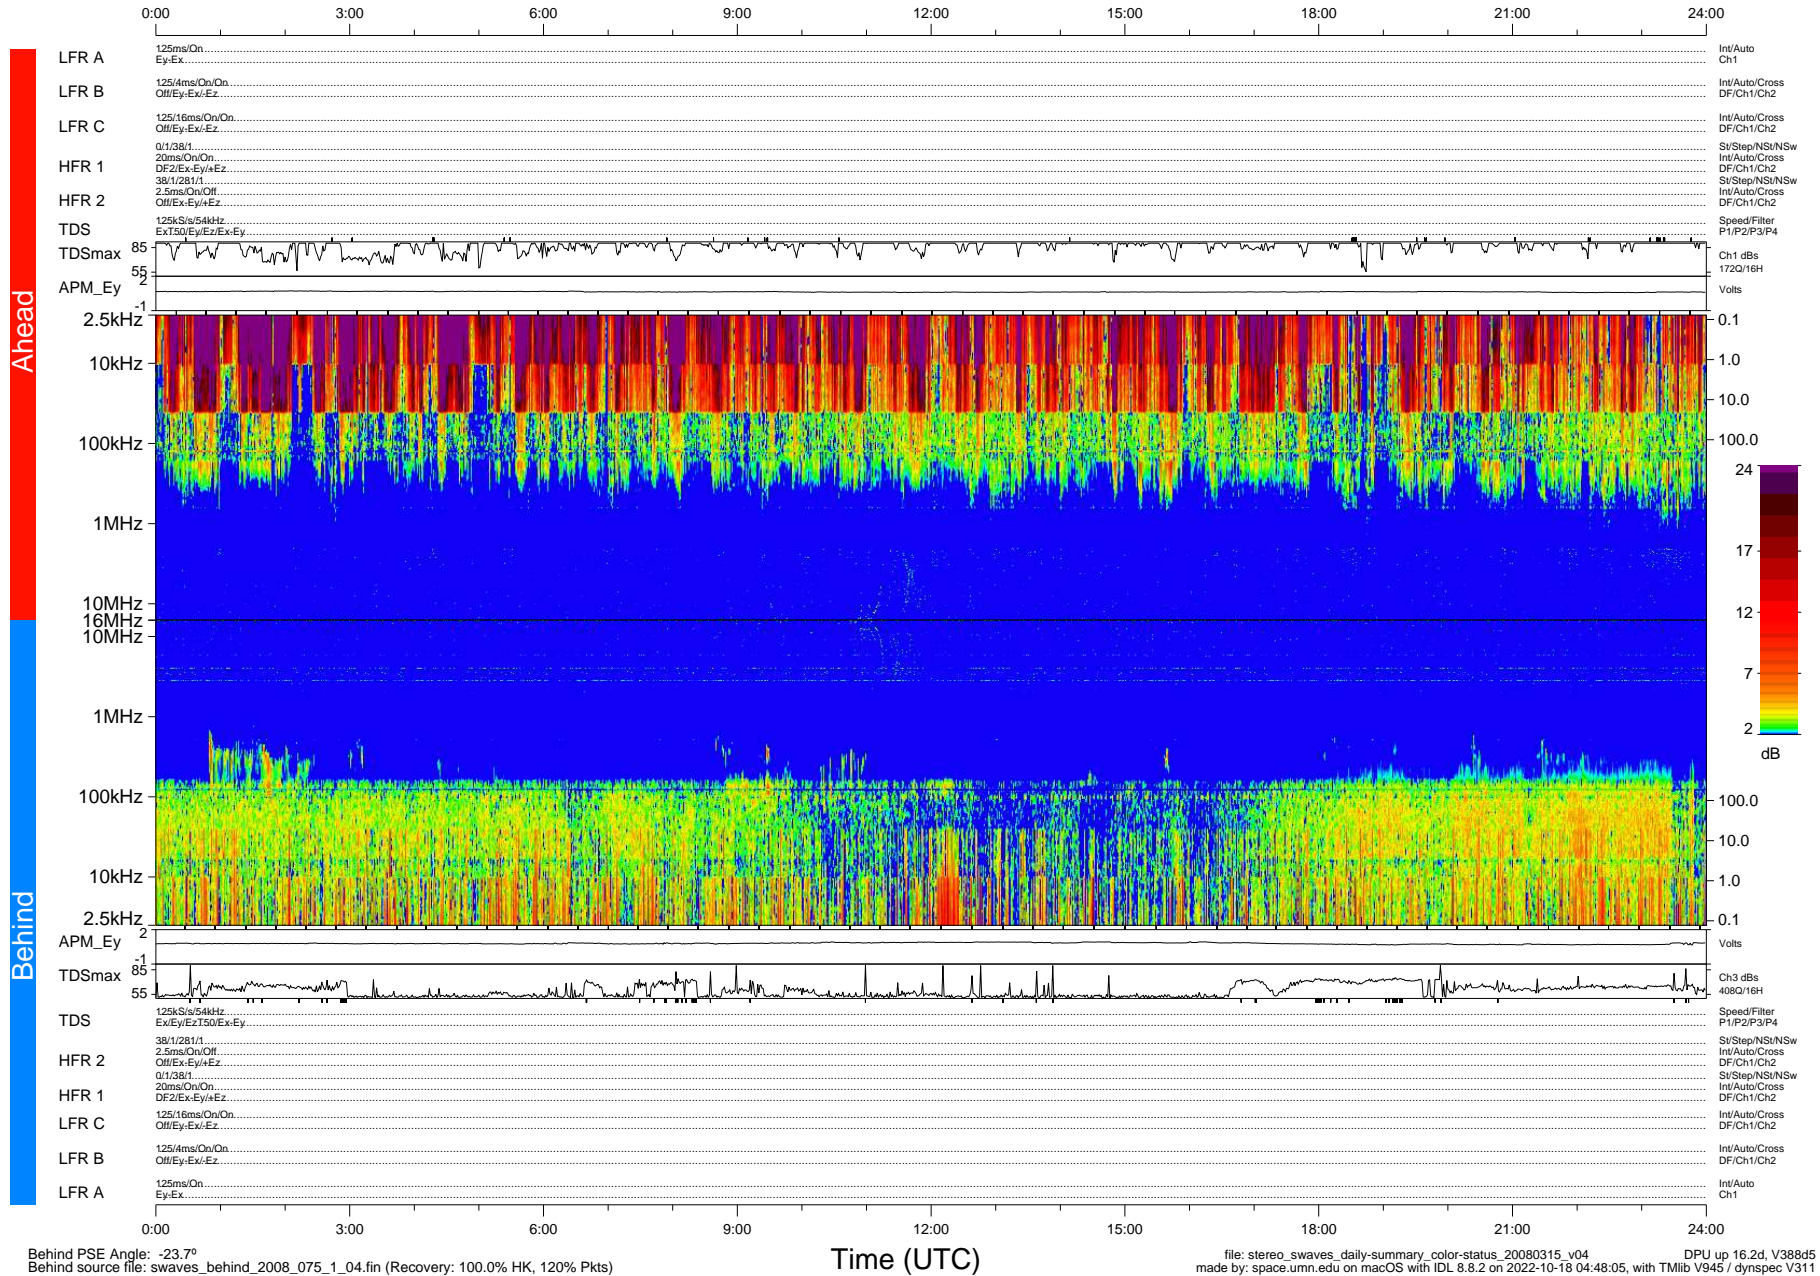

# STEREO/WAVES Daily Summary - 15-Mar-2008 (DOY 075)

Ahead source file: swaves\_ahead\_2008\_075\_1\_04.fin (Recovery: 100.0% HK, 85% Pkts)  
 Ahead PSE Angle: 22.9°

DPU up 170.5d, V388d5

Behind PSE Angle: -23.7°  
 Behind source file: swaves\_behind\_2008\_075\_1\_04.fin (Recovery: 100.0% HK, 120% Pkts)