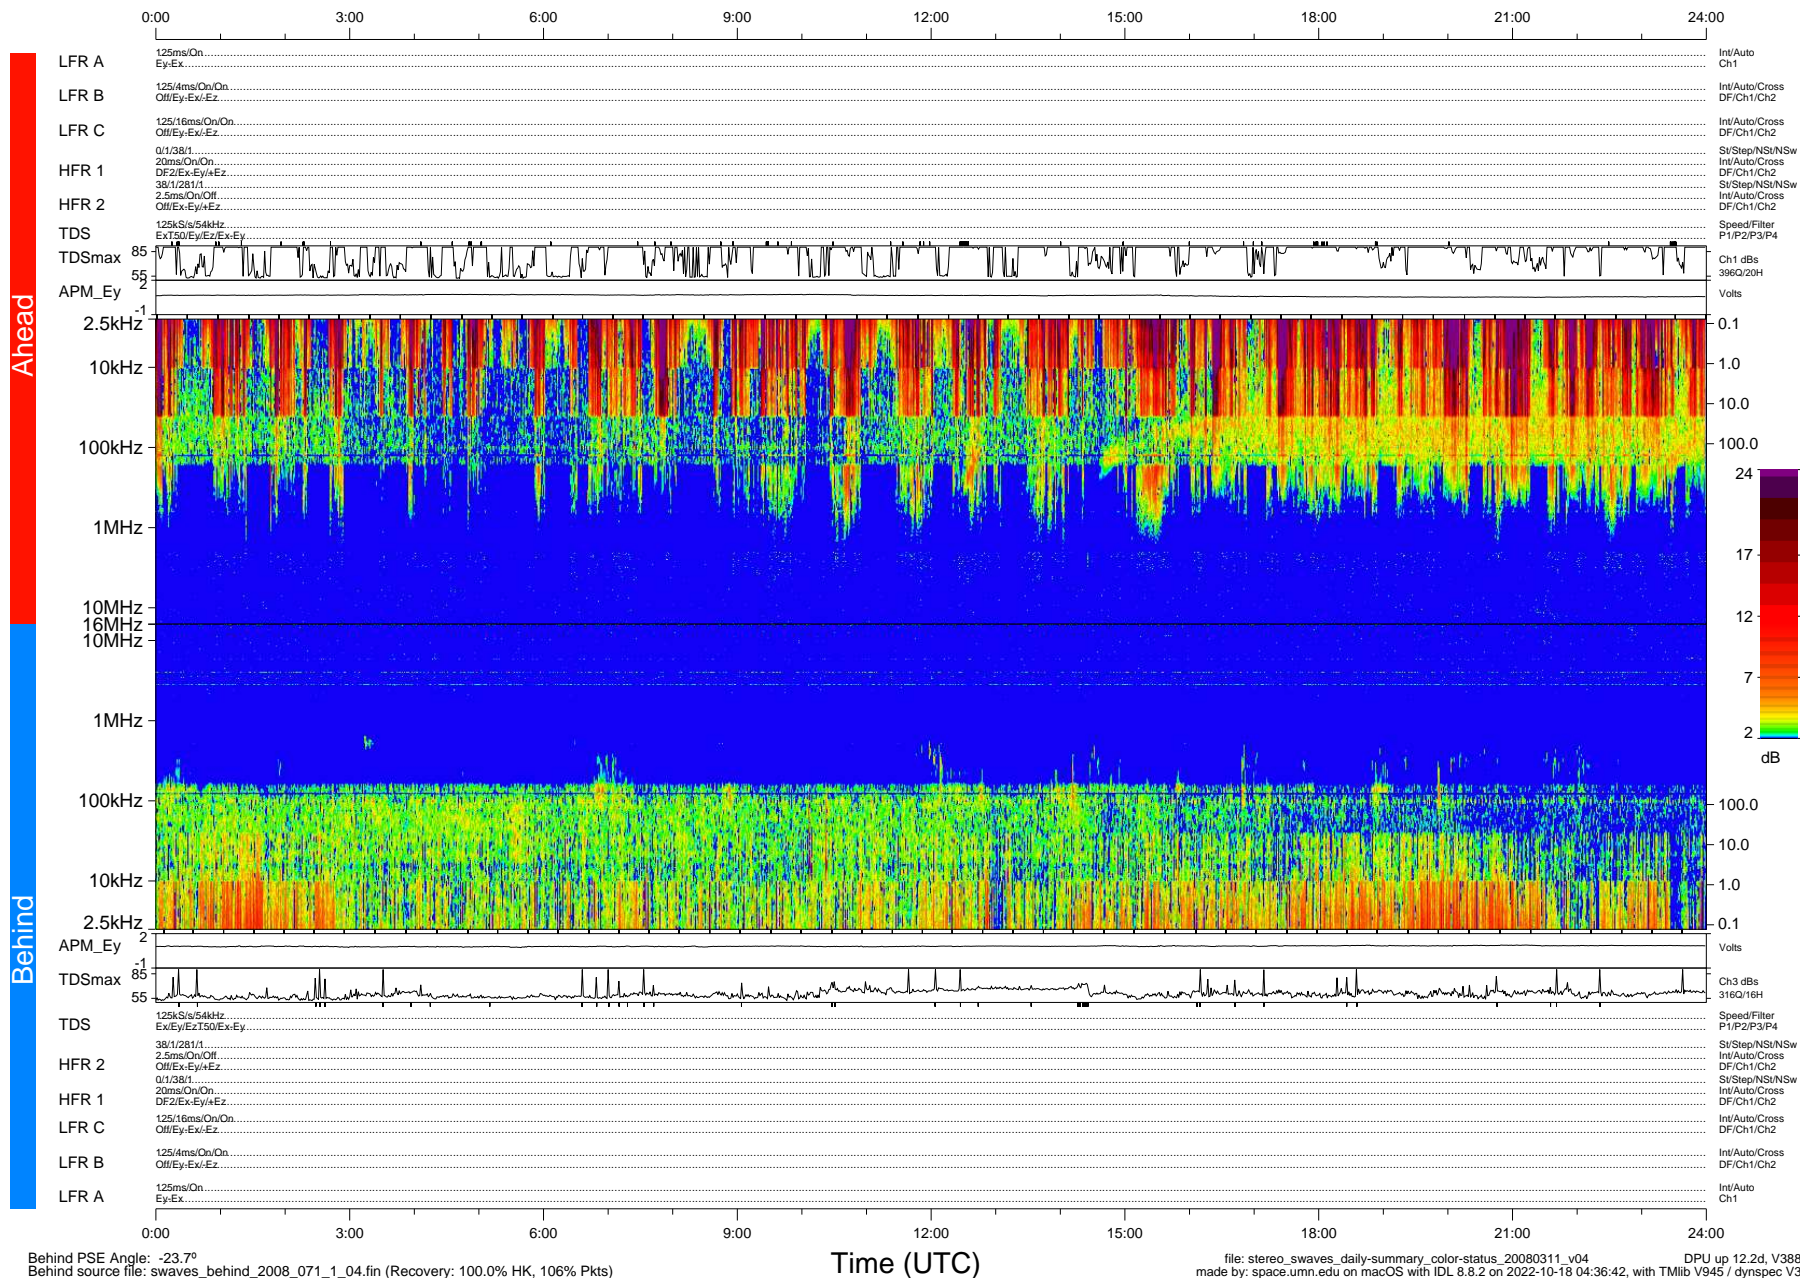

STEREO/WAVES Daily Summary - 11-Mar-2008 (DOY 071)

Ahead source file: swaves_ahead_2008_071_1_04.fin (Recovery: 100.0% HK, 119% Pkts)
Ahead PSE Angle: 22.8°

DPU up 166.5d, V388d5

Behind PSE Angle: -23.7°
Behind source file: swaves_behind_2008_071_1_04.fin (Recovery: 100.0% HK, 106% Pkts)