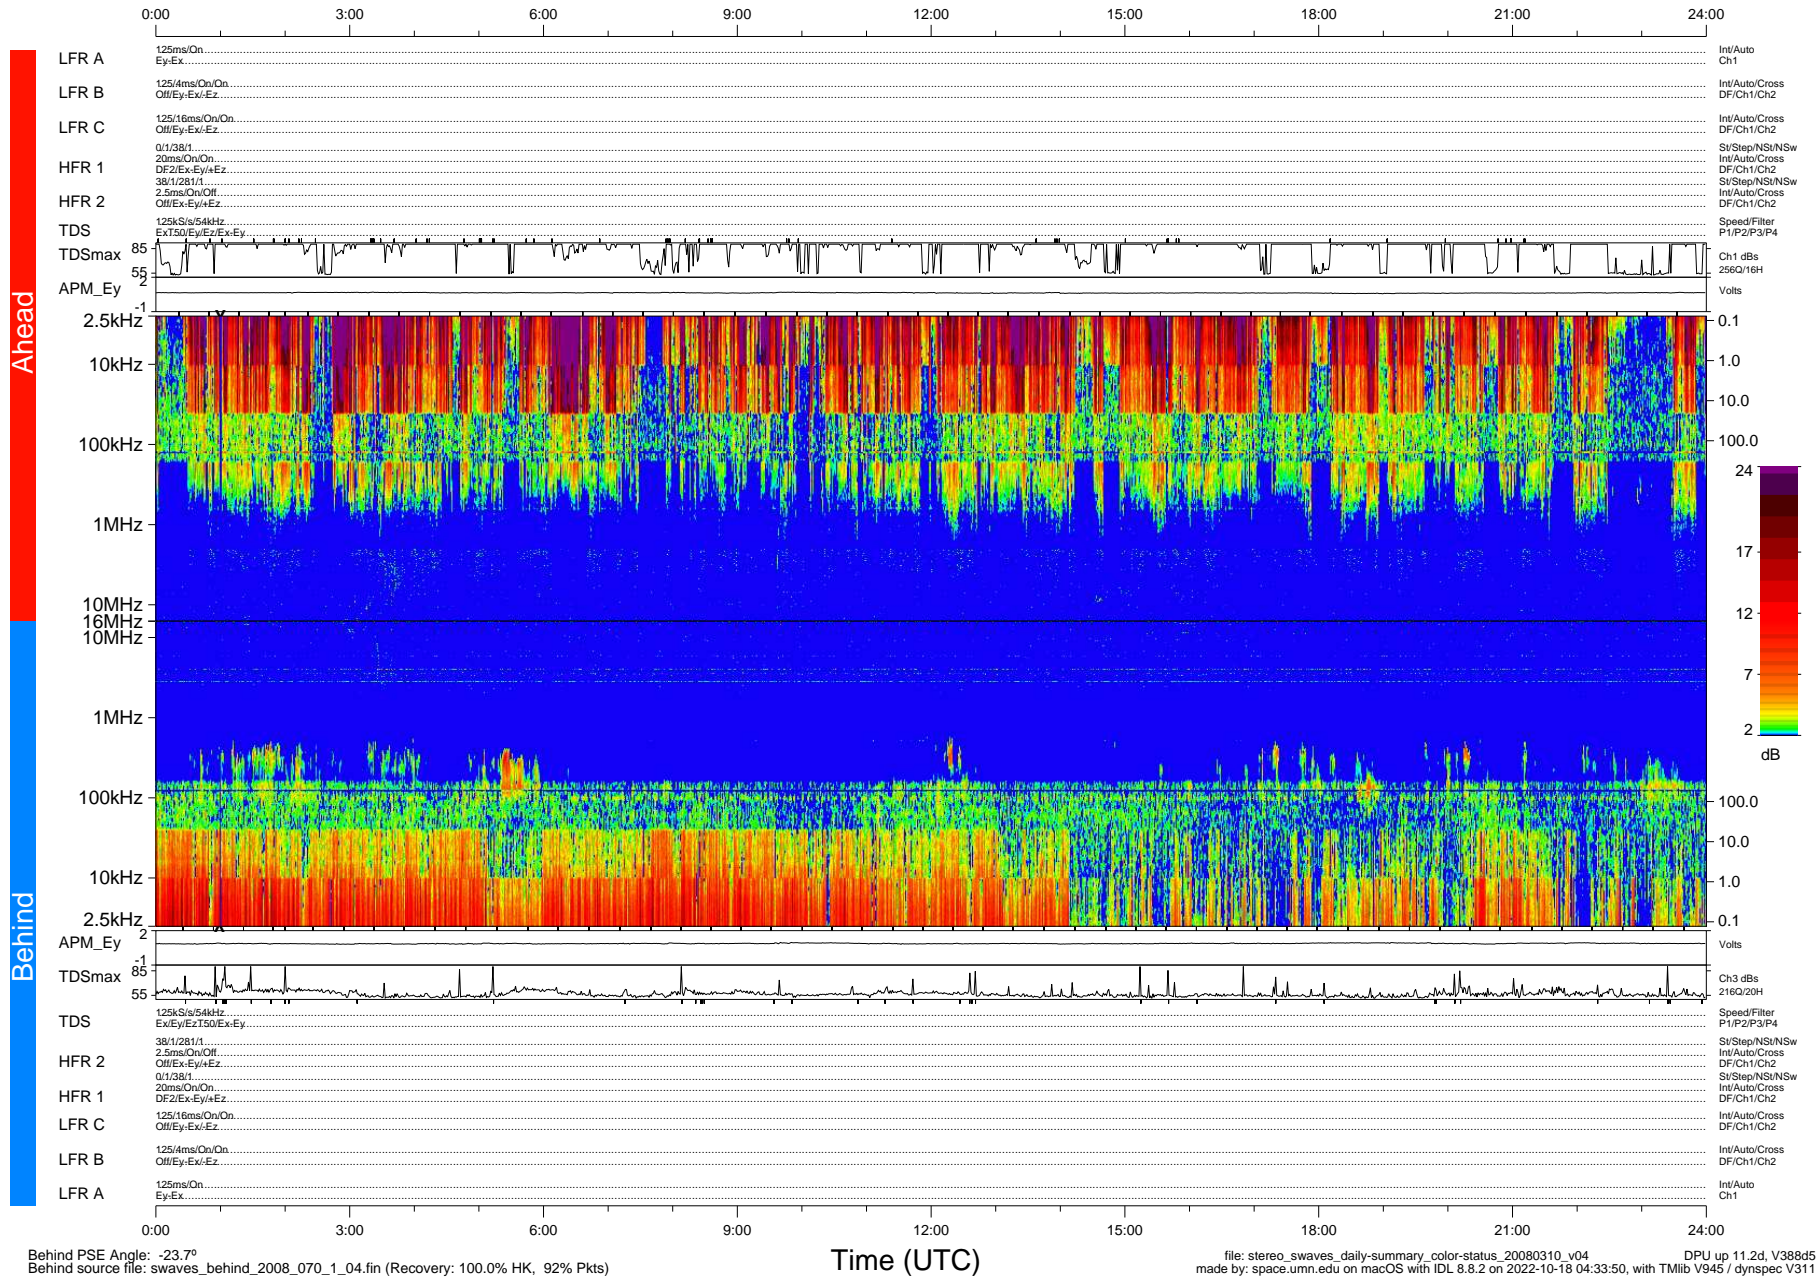

STEREO/WAVES Daily Summary - 10-Mar-2008 (DOY 070)

Ahead source file: swaves_ahead_2008_070_1_04.fin (Recovery: 100.0% HK, 97% Pkts)
Ahead PSE Angle: 22.7°

DPU up 165.5d, V388d5

Behind PSE Angle: -23.7°
Behind source file: swaves_behind_2008_070_1_04.fin (Recovery: 100.0% HK, 92% Pkts)

Time (UTC)