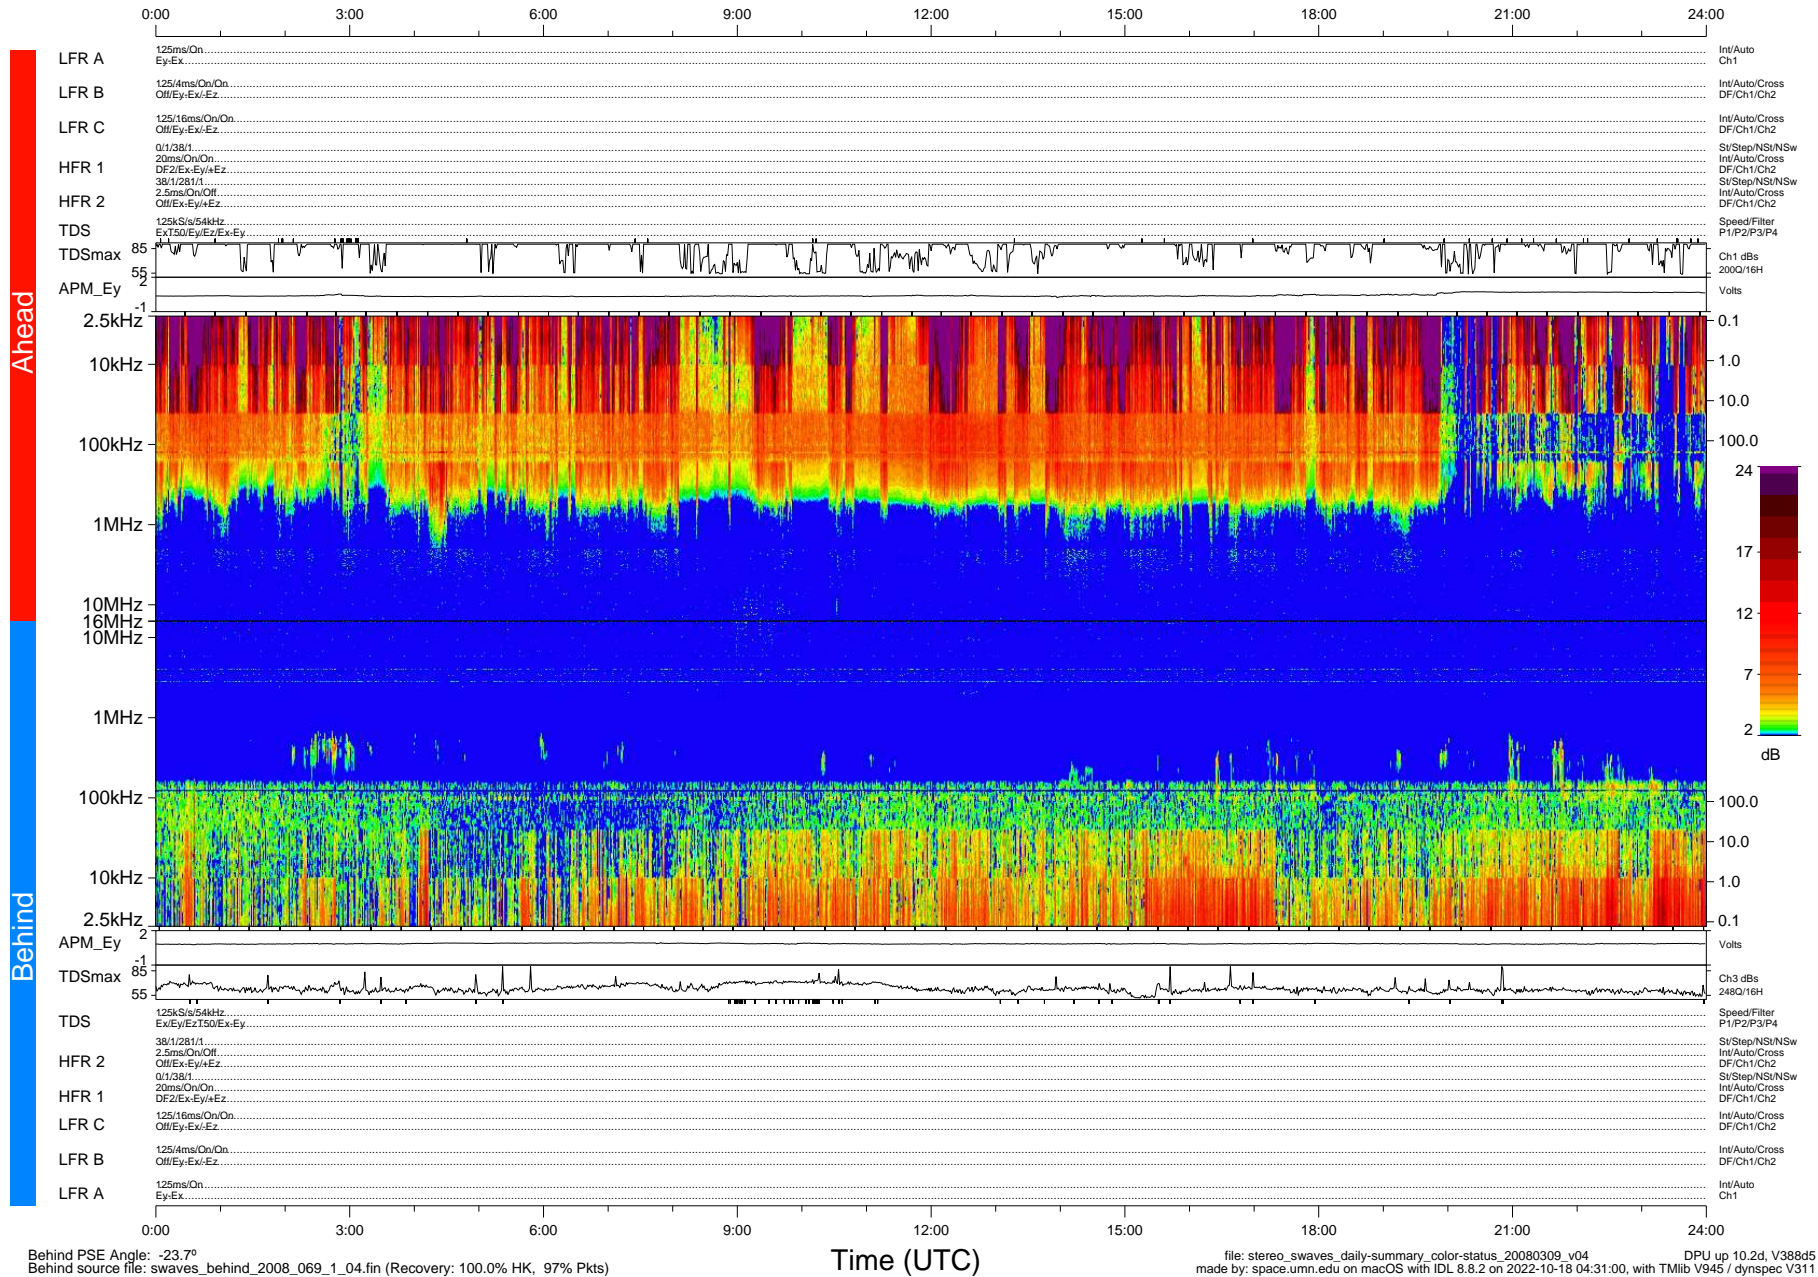

STEREO/WAVES Daily Summary - 09-Mar-2008 (DOY 069)

Ahead source file: swaves_ahead_2008_069_1_04.fin (Recovery: 100.0% HK, 89% Pkts)
Ahead PSE Angle: 22.7°

DPU up 164.5d, V388d5

Behind PSE Angle: -23.7°
Behind source file: swaves_behind_2008_069_1_04.fin (Recovery: 100.0% HK, 97% Pkts)