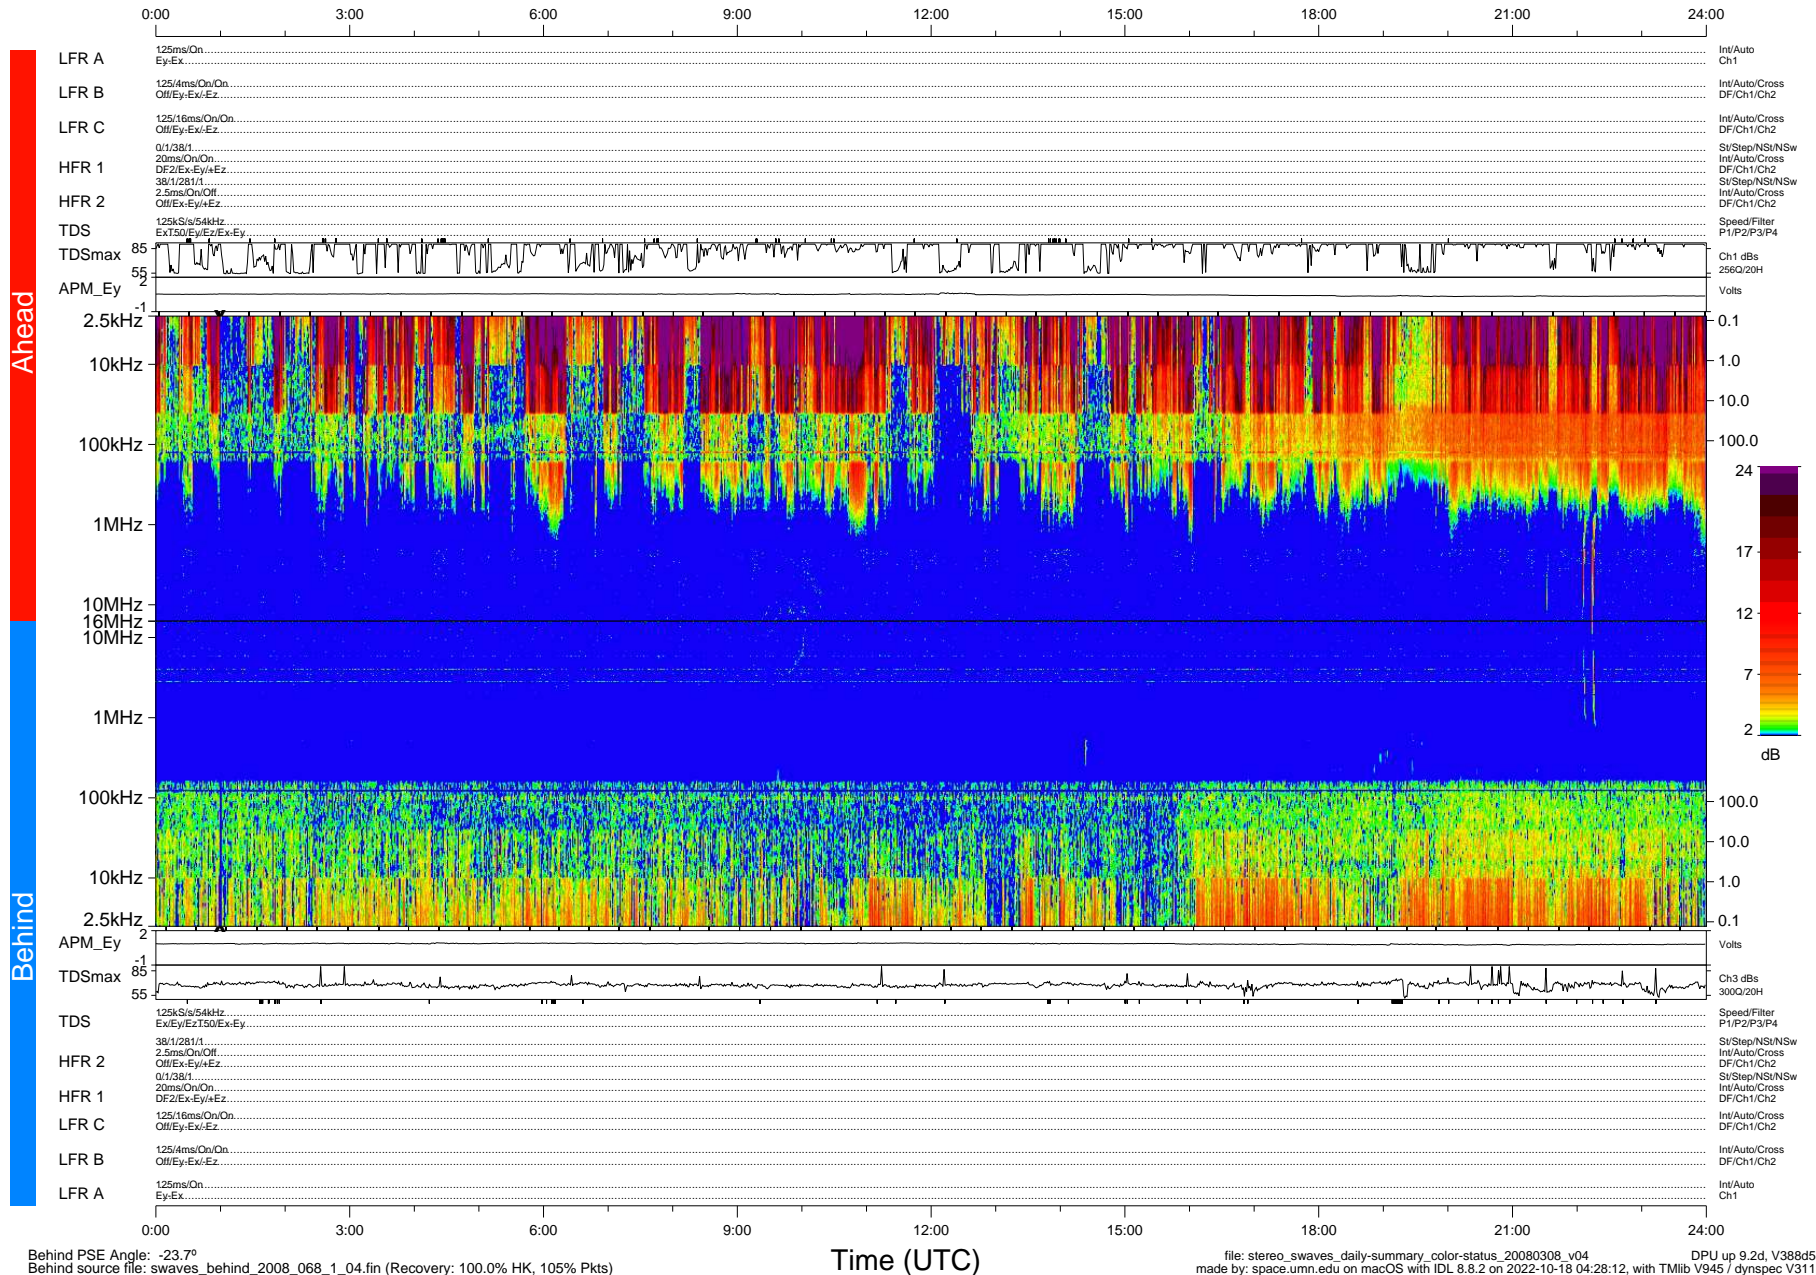

STEREO/WAVES Daily Summary - 08-Mar-2008 (DOY 068)

Ahead source file: swaves_ahead_2008_068_1_04.fin (Recovery: 100.0% HK, 98% Pkts)
 Ahead PSE Angle: 22.7°

DPU up 163.5d, V388d5

Behind PSE Angle: -23.7°
 Behind source file: swaves_behind_2008_068_1_04.fin (Recovery: 100.0% HK, 105% Pkts)

Time (UTC)

file: stereo_swaves_daily-summary_color-status_20080308_v04
 made by: space.umn.edu on macOS with IDL 8.8.2 on 2022-10-18 04:28:12, with TMLib V945 / dynspec V311
 DPU up 9.2d, V388d5