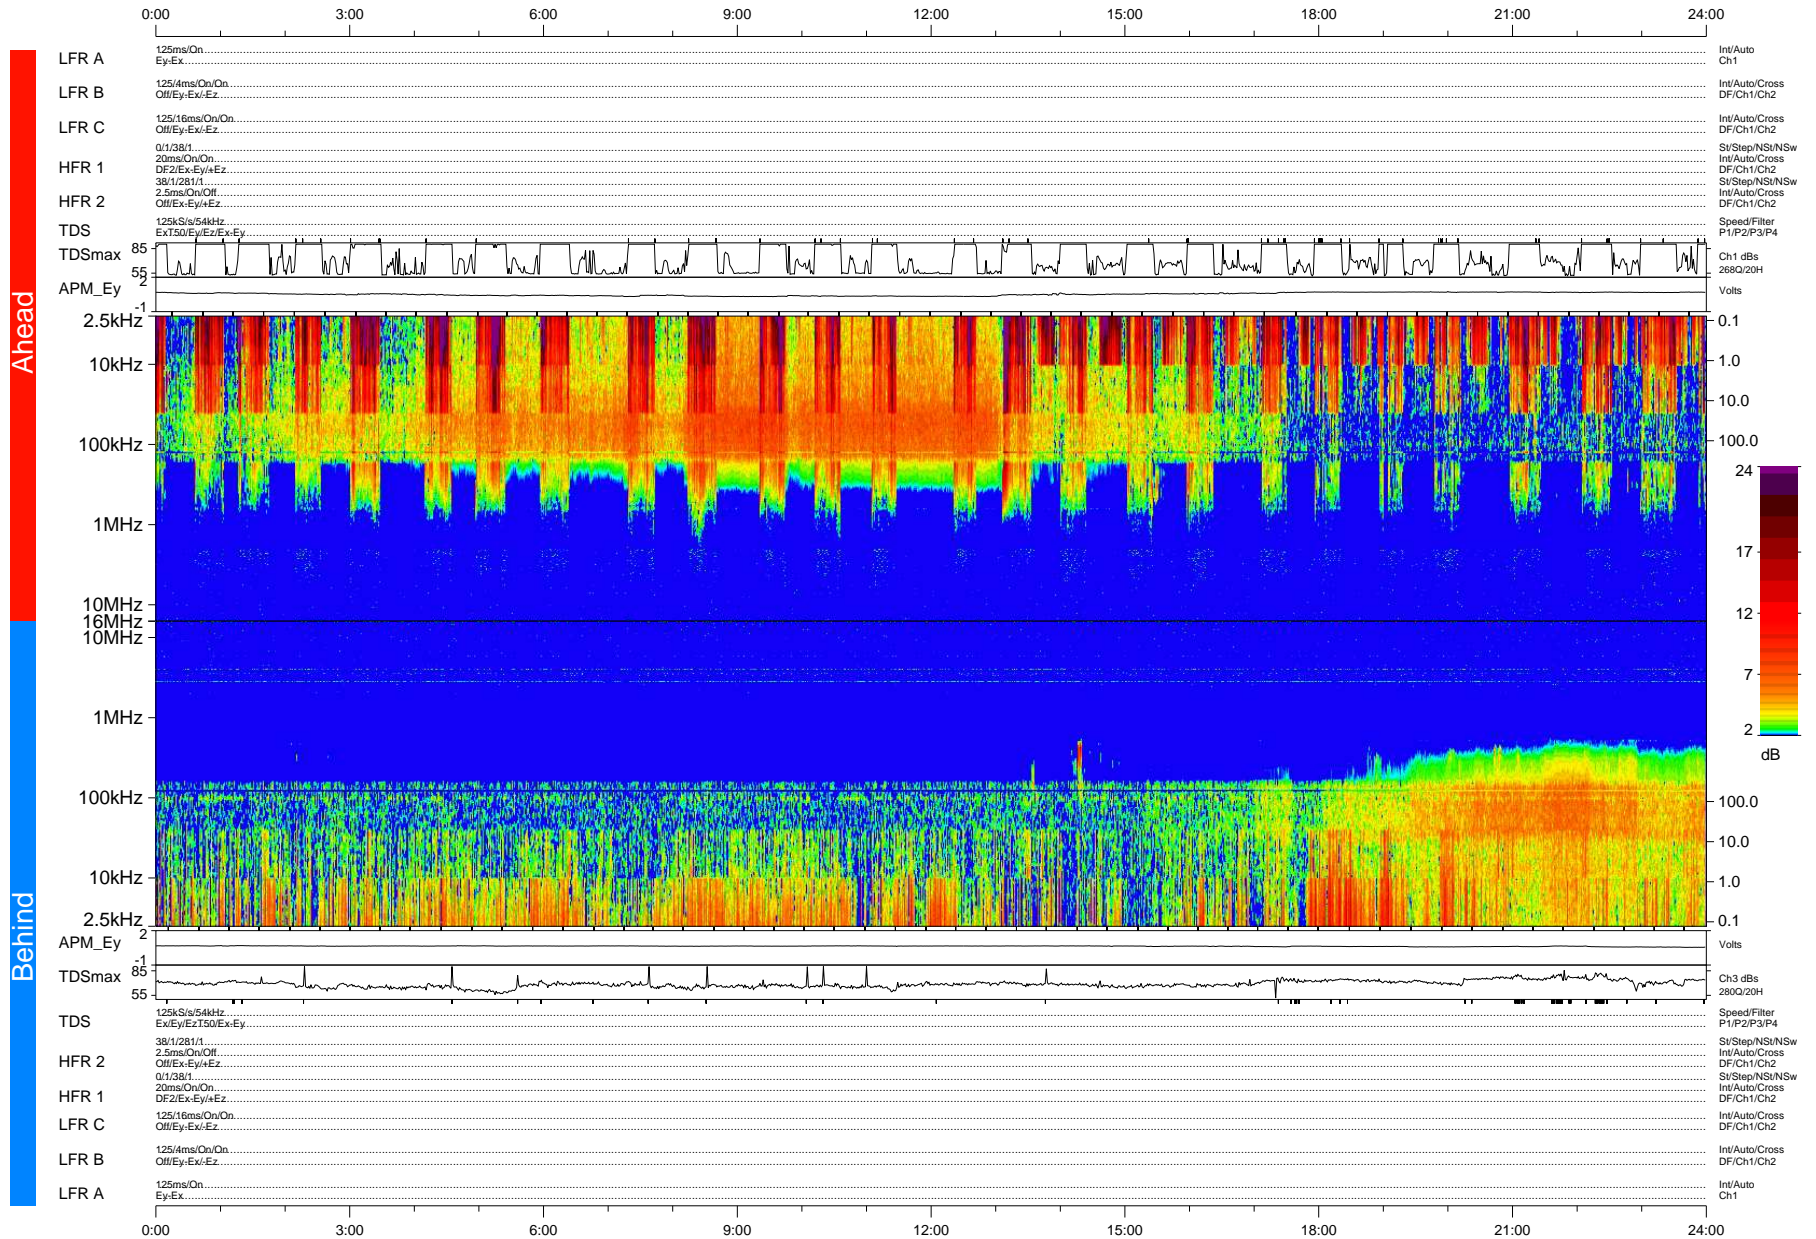

STEREO/WAVES Daily Summary - 05-Mar-2008 (DOY 065)

Ahead source file: swaves_ahead_2008_065_1_04.fin (Recovery: 100.0% HK, 100% Pkts)
 Ahead PSE Angle: 22.5°

DPU up 160.5d, V388d5

Behind PSE Angle: -23.7°
 Behind source file: swaves_behind_2008_065_1_04.fin (Recovery: 100.1% HK, 102% Pkts)

Time (UTC)

file: stereo_swaves_daily-summary_color-status_20080305_v04
 made by: space.umn.edu on macOS with IDL 8.8.2 on 2022-10-18 04:19:43, with TMLib V945 / dynspec V311

DPU up 6.2d, V388d5