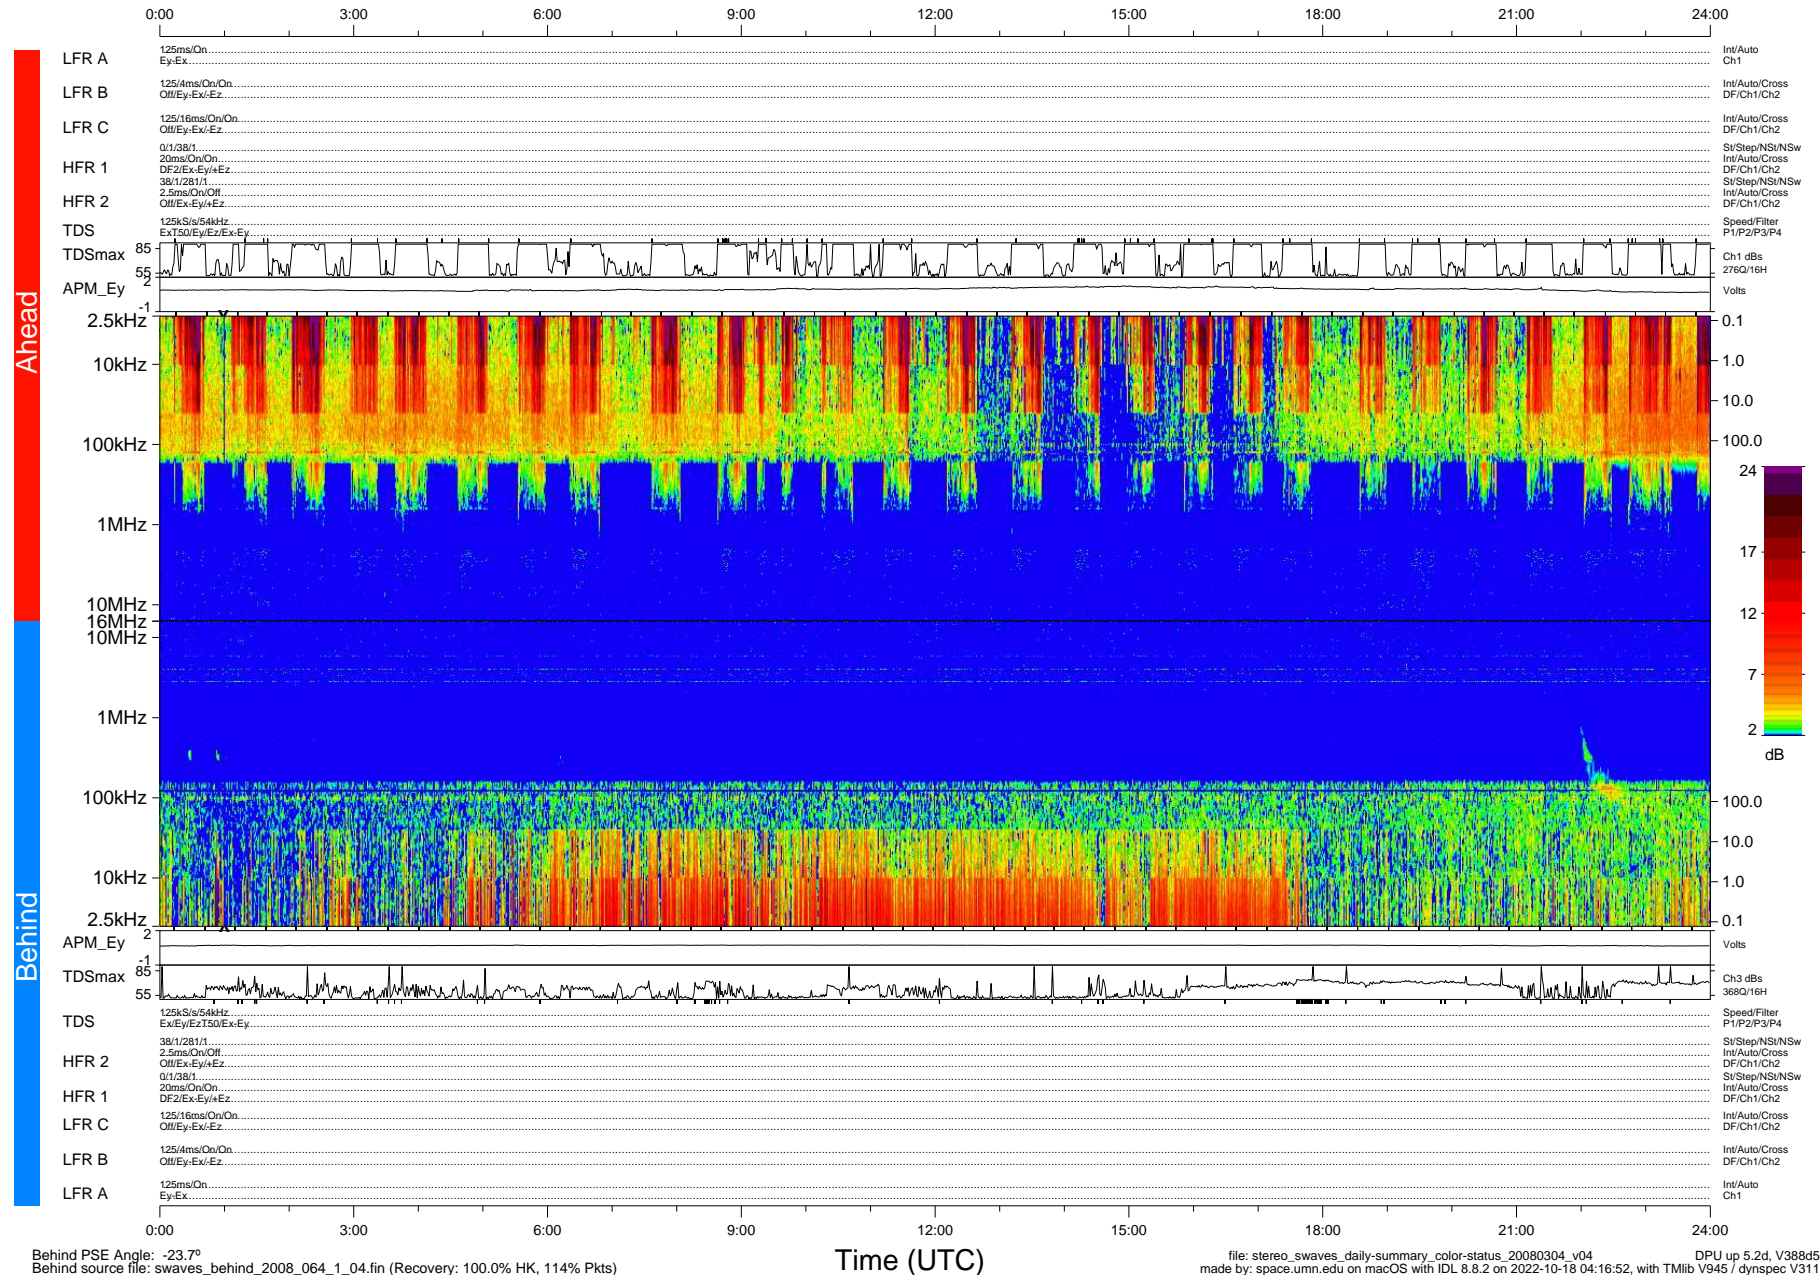

STEREO/WAVES Daily Summary - 04-Mar-2008 (DOY 064)

Ahead source file: swaves_ahead_2008_064_1_04.fin (Recovery: 100.0% HK, 101% Pkts)
 Ahead PSE Angle: 22.5°

DPU up 159.5d, V388d5

Behind PSE Angle: -23.7°
 Behind source file: swaves_behind_2008_064_1_04.fin (Recovery: 100.0% HK, 114% Pkts)

file: stereo_swaves_daily-summary_color-status_20080304_v04
 made by: space.umn.edu on macOS with IDL 8.8.2 on 2022-10-18 04:16:52, with TMLib V945 / dynspec V311
 DPU up 5.2d, V388d5