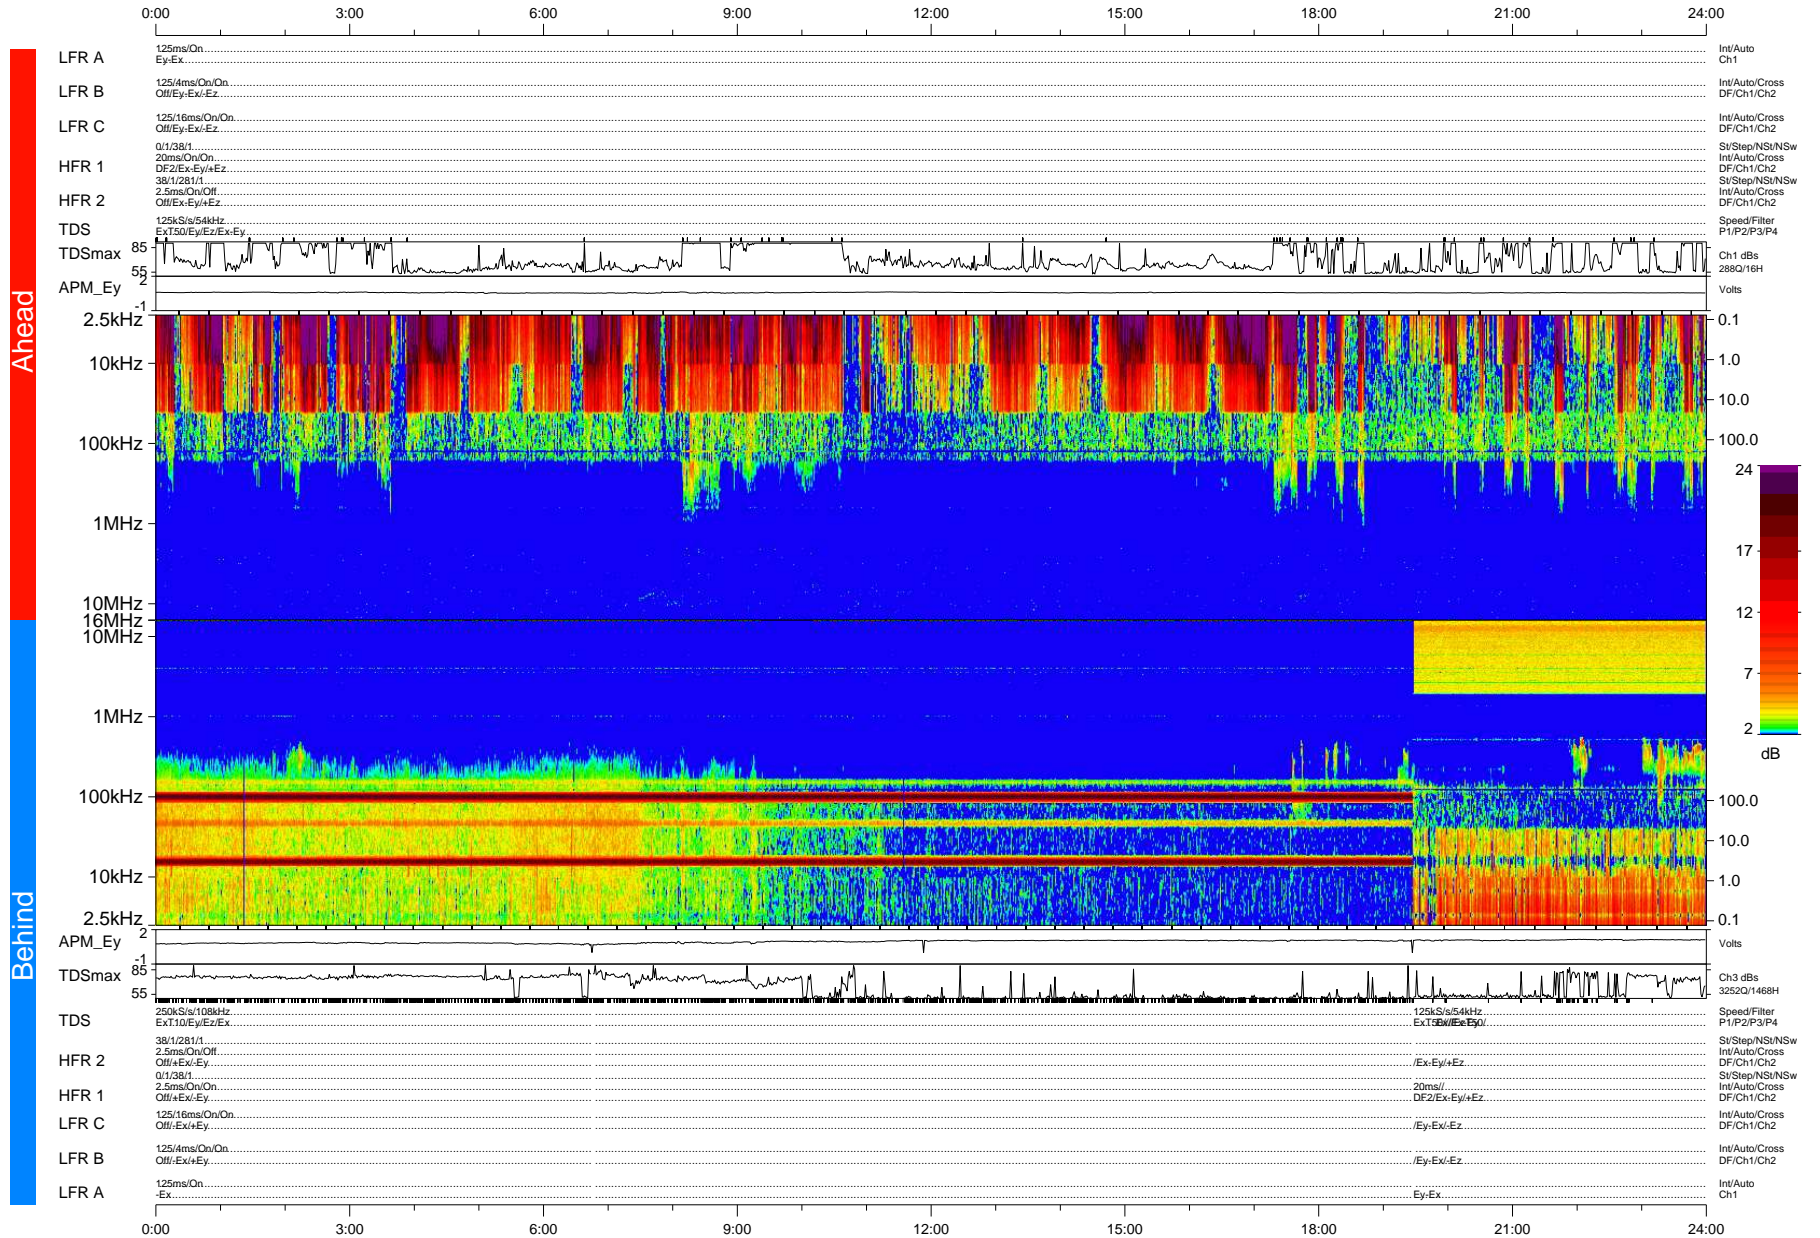

STEREO/WAVES Daily Summary - 28-Feb-2008 (DOY 059)

Ahead source file: swaves_ahead_2008_059_1_04.fin (Recovery: 100.0% HK, 102% Pkts)
 Ahead PSE Angle: 22.3°

DPU up 154.5d, V388d5

Behind PSE Angle: -23.7°
 Behind source file: swaves_behind_2008_059_1_04.fin (Recovery: 99.8% HK, 122% Pkts)

Time (UTC)

file: stereo_swaves_daily-summary_color-status_20080228_v04
 made by: space.umn.edu on macOS with IDL 8.8.2 on 2022-10-18 04:02:38, with TMLib V945 / dynspec V311
 DPU up 0.2d, V388d5