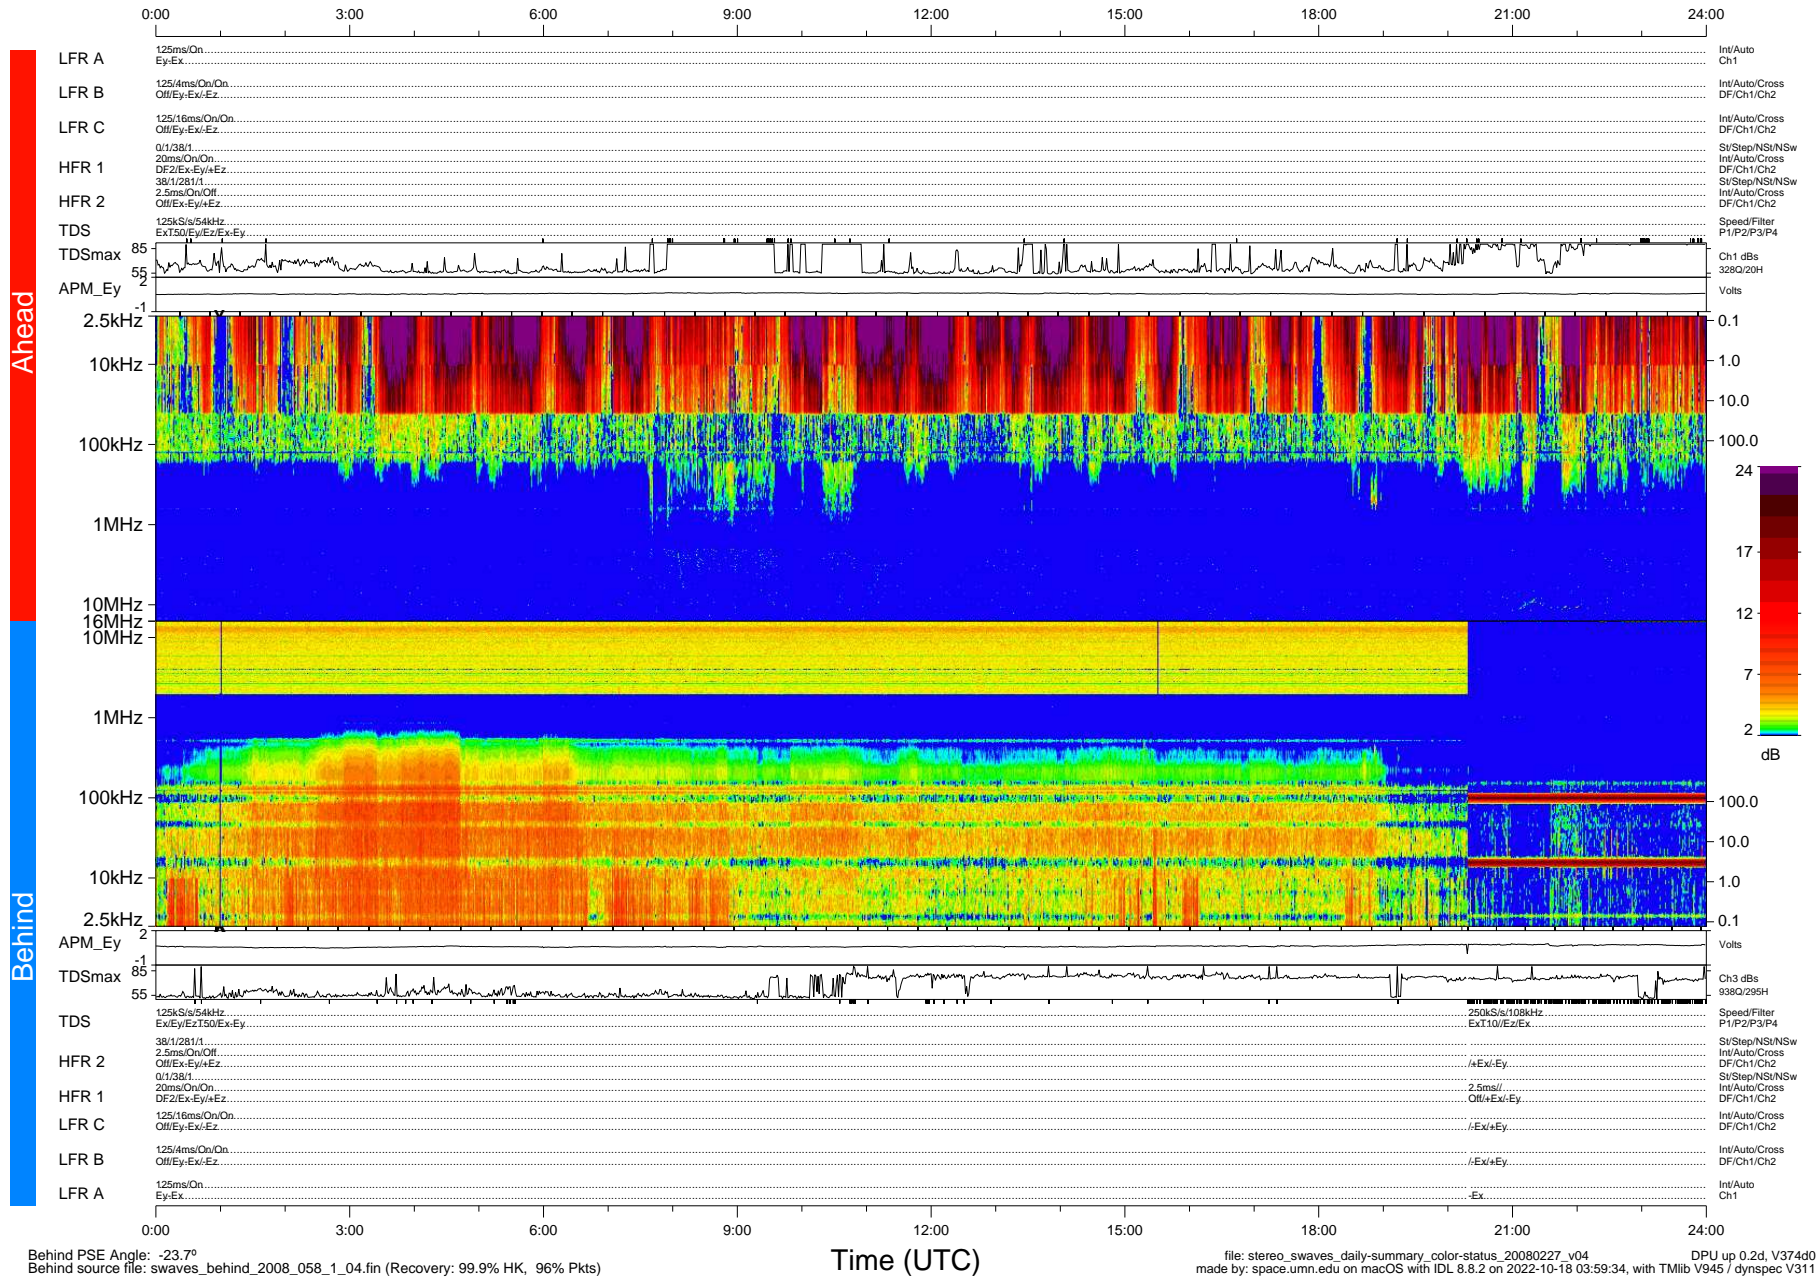

STEREO/WAVES Daily Summary - 27-Feb-2008 (DOY 058)

Ahead source file: swaves_ahead_2008_058_1_04.fin (Recovery: 100.0% HK, 109% Pkts)
Ahead PSE Angle: 22.3°

DPU up 153.5d, V388d5

Behind PSE Angle: -23.7°
Behind source file: swaves_behind_2008_058_1_04.fin (Recovery: 99.9% HK, 96% Pkts)

Time (UTC)