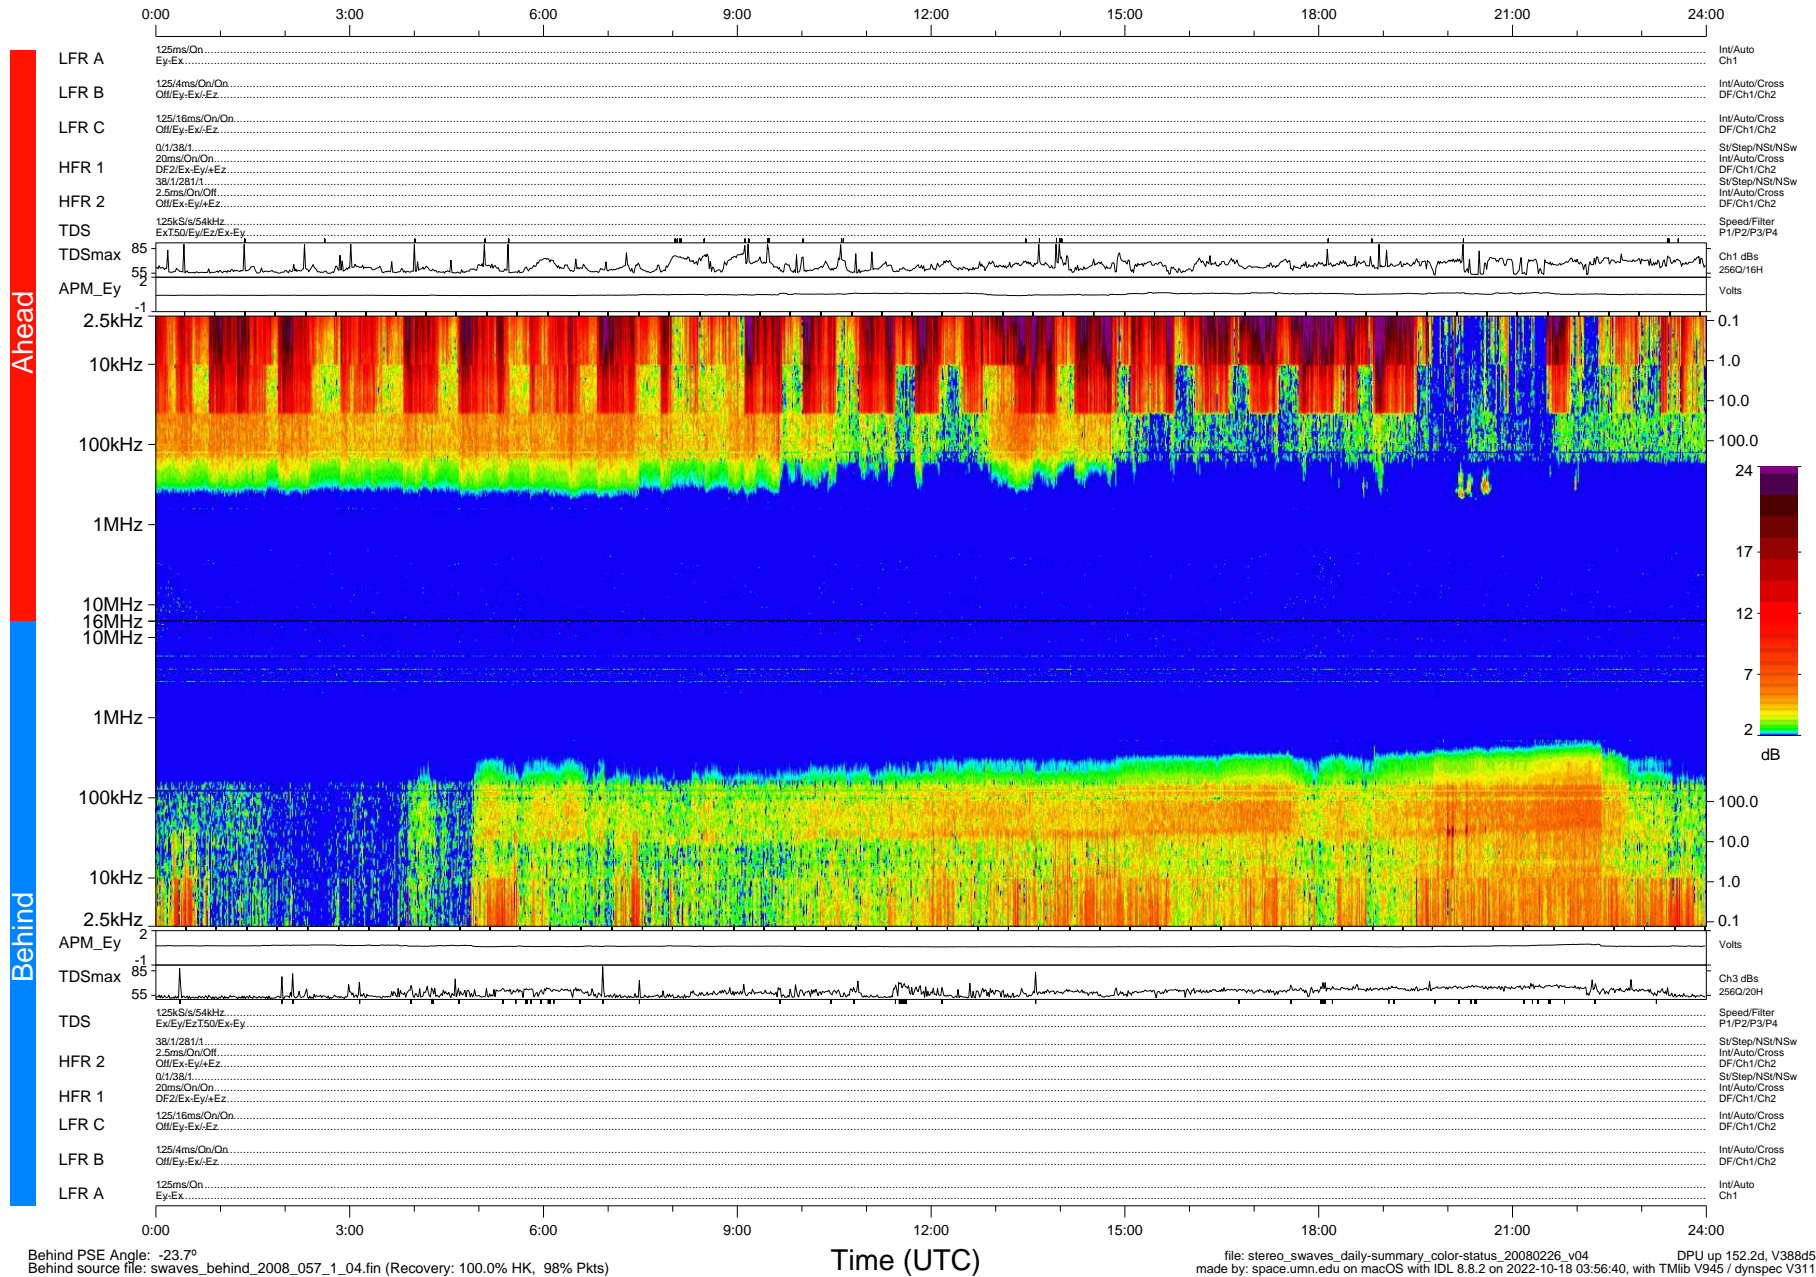

STEREO/WAVES Daily Summary - 26-Feb-2008 (DOY 057)

Ahead source file: swaves_ahead_2008_057_1_04.fin (Recovery: 100.0% HK, 98% Pkts)
Ahead PSE Angle: 22.2°

DPU up 152.5d, V388d5

Behind PSE Angle: -23.7°
Behind source file: swaves_behind_2008_057_1_04.fin (Recovery: 100.0% HK, 98% Pkts)