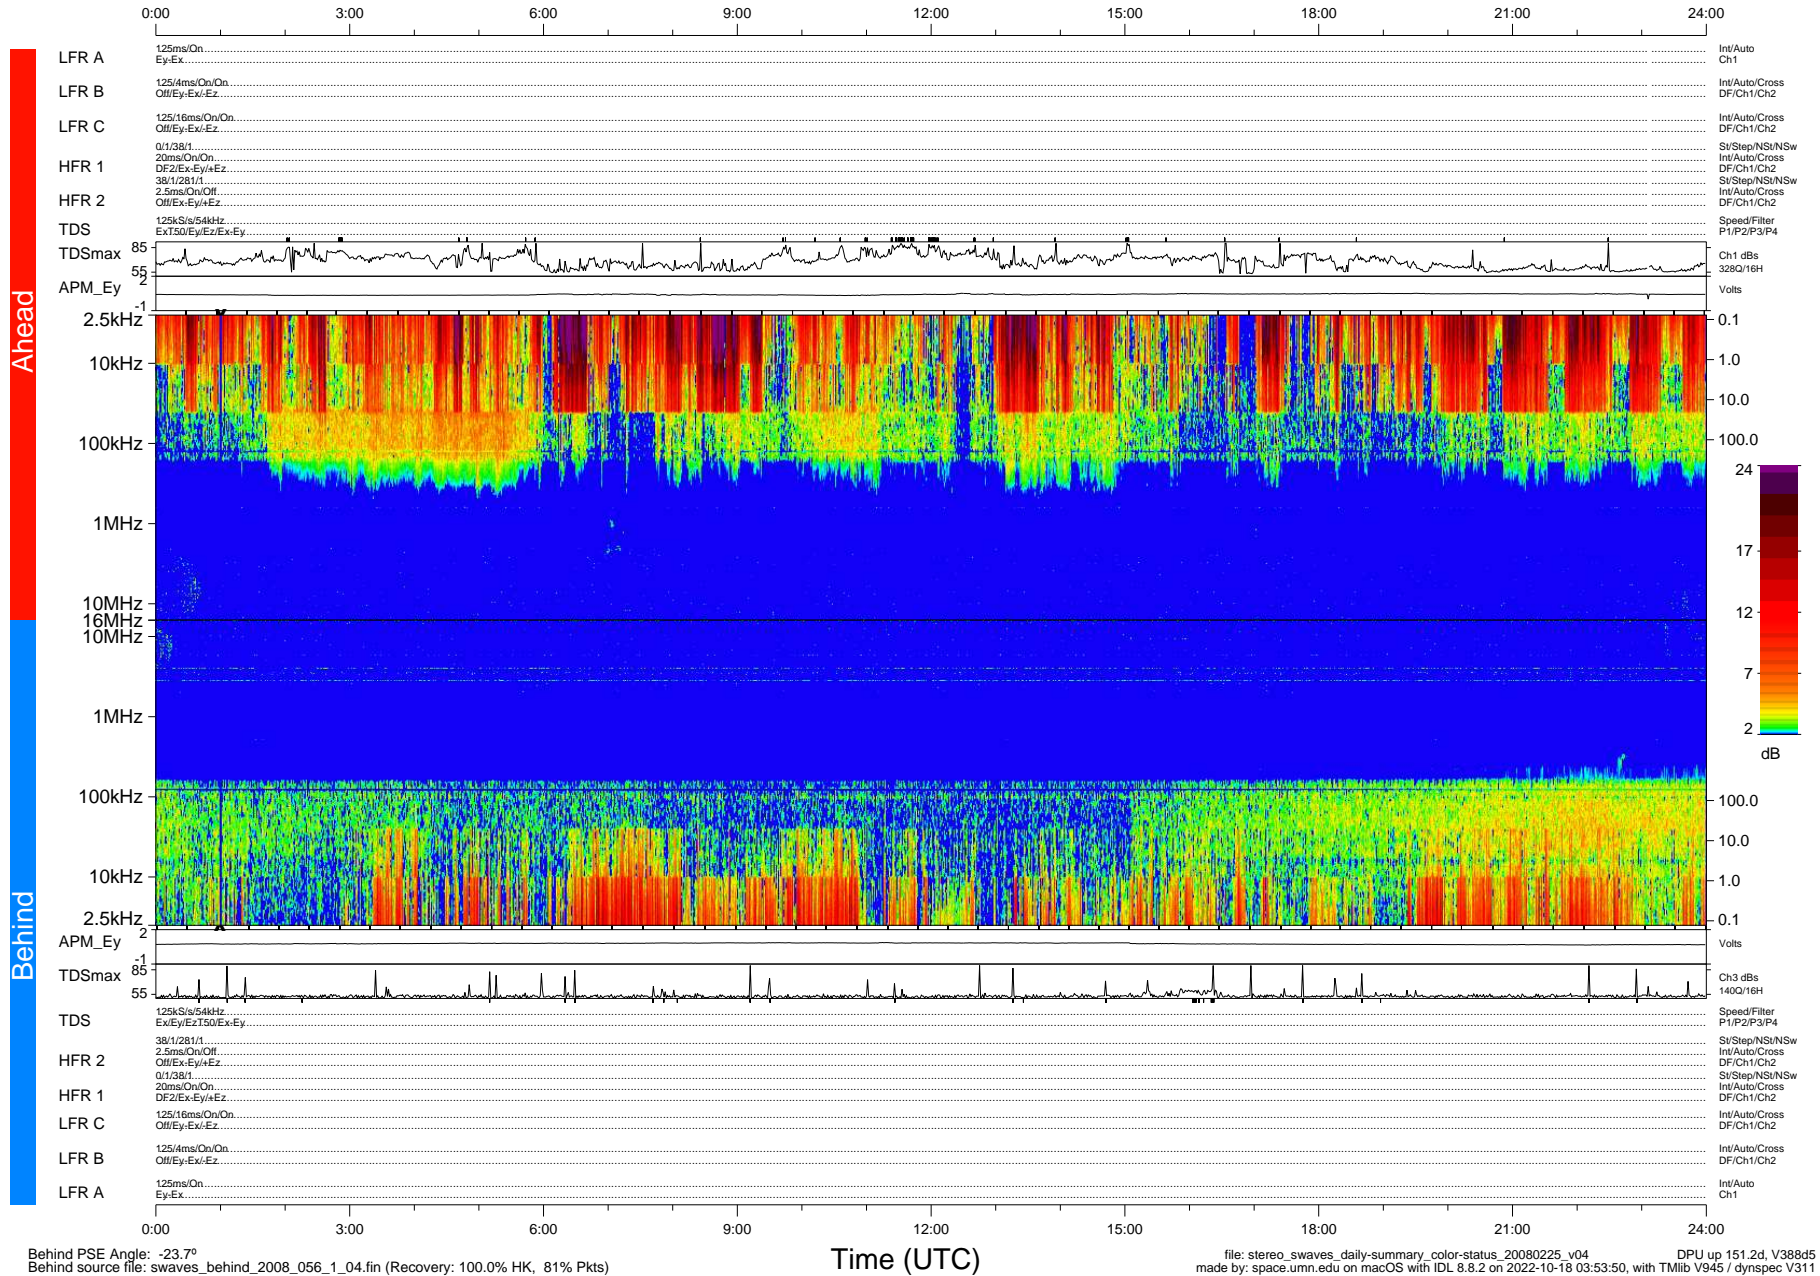

STEREO/WAVES Daily Summary - 25-Feb-2008 (DOY 056)

Ahead source file: swaves_ahead_2008_056_1_04.fin (Recovery: 100.1% HK, 108% Pkts)
Ahead PSE Angle: 22.2°

DPU up 151.5d, V388d5

Behind PSE Angle: -23.7°
Behind source file: swaves_behind_2008_056_1_04.fin (Recovery: 100.0% HK, 81% Pkts)